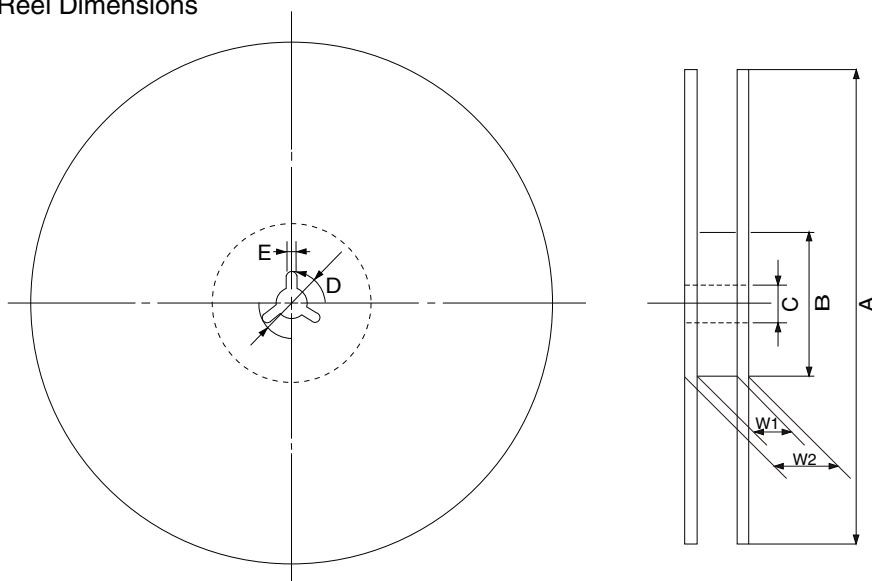

EMBOSS TAPE CONTAINER

Tape Dimensions

(unit : mm)

Symbol	Specification
A_0	11.6
B_0	24.0
K_0	4.3
W	44.0 ± 0.3
F	20.2 ± 0.1
E	1.75 ± 0.1
P	16.0 ± 0.1
P_2	2.0 ± 0.1
P_0	4.0 ± 0.1
D_0	$1.5^{+0.1}_0$
T	0.3
D_1	2.0 MIN.
S	40.4 ± 0.1
d	0.2 ± 0.05

Reel Dimensions

(Unit: mm)

Symbol	Specification
A	$\phi 330 \pm 2.0$
B	$\phi 100$
C	$\phi 13.0 \pm 0.2$
D	$\phi 21.0 \pm 0.8$
E	2.0 ± 0.5
W_1	45.5
W_2	49.5

Applied Package	Quantity (pcs)
36-pin Plastic SOJ (10.16mm (400))	MAX. 1000