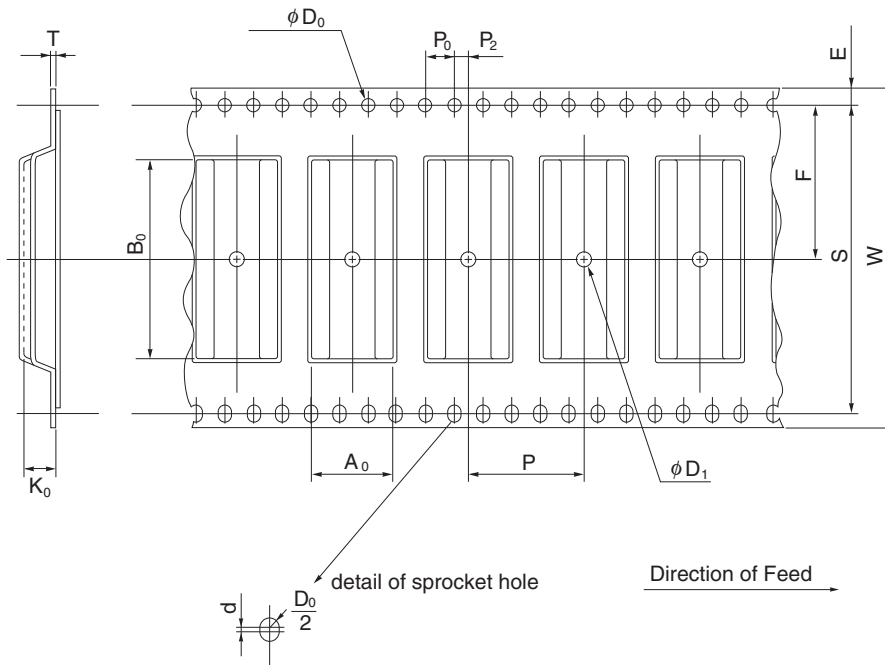

EMBOSS TAPE CONTAINER

Tape Dimensions

(unit : mm)

Symbol	Specification
A_0	11.6
B_0	24.0
K_0	4.3
W	44.0 ± 0.3
F	20.2 ± 0.1
E	1.75 ± 0.1
P	16.0 ± 0.1
P_2	2.0 ± 0.1
P_0	4.0 ± 0.1
D_0	$1.5^{+0.1}_0$
T	0.3
D_1	2.0 MIN.
S	40.4 ± 0.1
d	0.2 ± 0.05

Reel Dimensions

(Unit: mm)

Symbol	Specification
A	$\phi 330 \pm 2.0$
B	$\phi 100$
C	$\phi 13.0 \pm 0.2$
D	$\phi 21.0 \pm 0.8$
E	2.0 ± 0.5
W_1	45.5
W_2	49.5

Applied Package	Quantity (pcs)
36-pin Plastic SOJ (10.16mm (400))	MAX. 1000