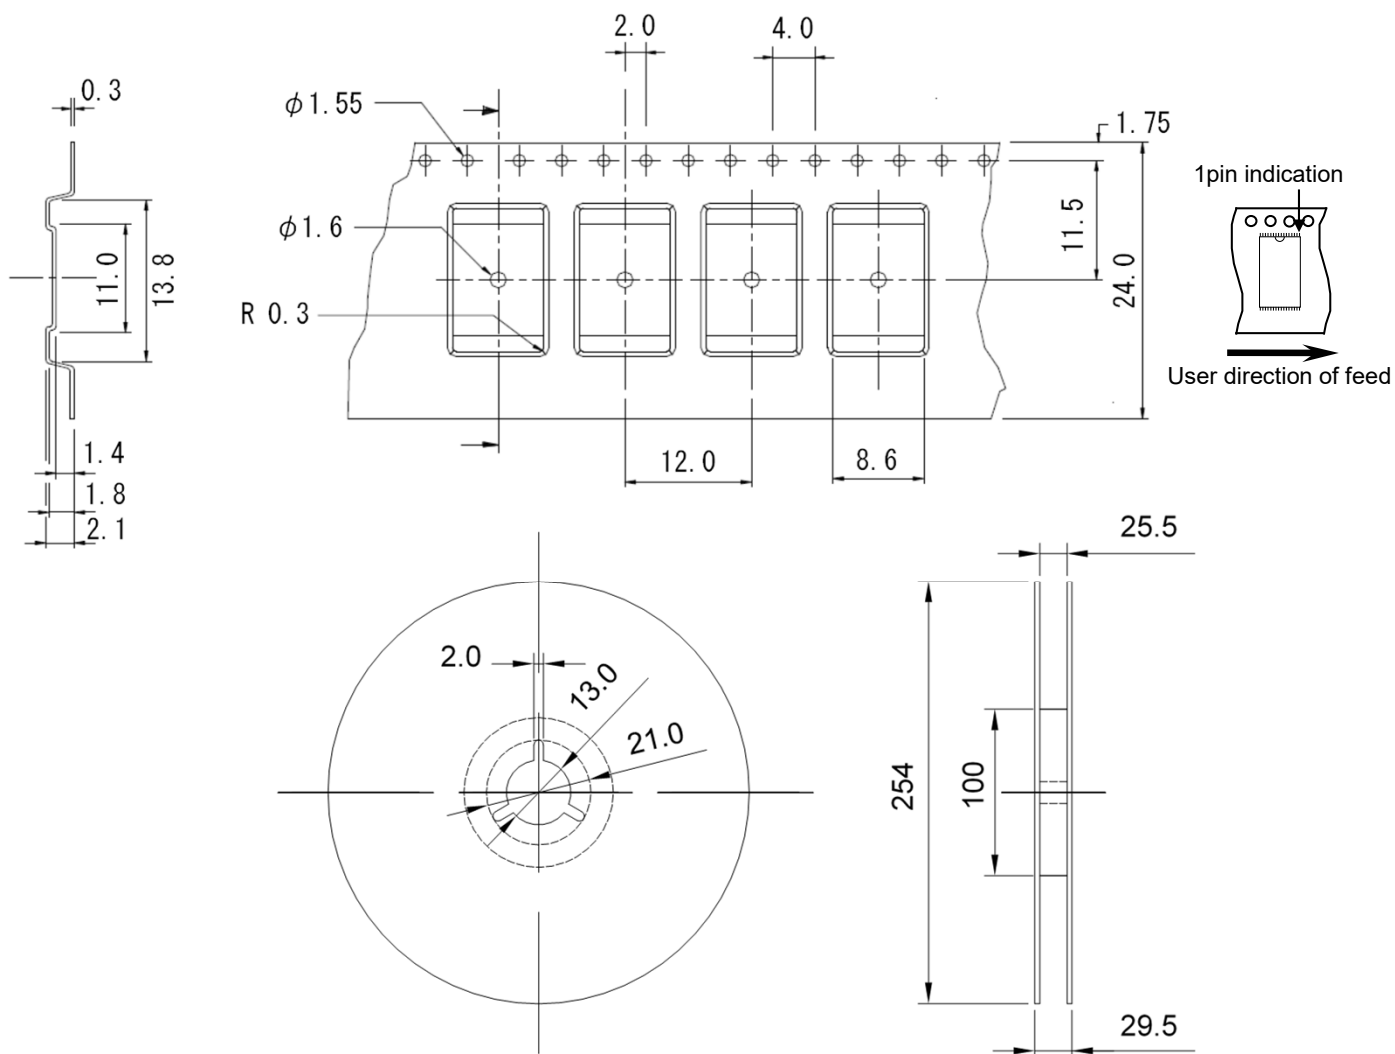

EMBOSSED TAPE

JEITA Package Code	RENESAS Code
P-TSOP(1)28-8x11.8-0.55	PTSA0028ZD-A
P-TSOP(1)32-8x11.8-0.50	PTSA0032KG-A

Figure : Embossed Carrier tape and Reel Dimensions (Unit : mm)

Table : Tape & Reel information

Maximum storage No. IC/Reel		1000
Material	Embossed Carrier tape	PS
	Top Cover tape	PET
	Tape Reel	PS
Surface resistance		$1 \times 10^5 \sim 1 \times 10^{11} \Omega/\square$
Packing form		Dry pack