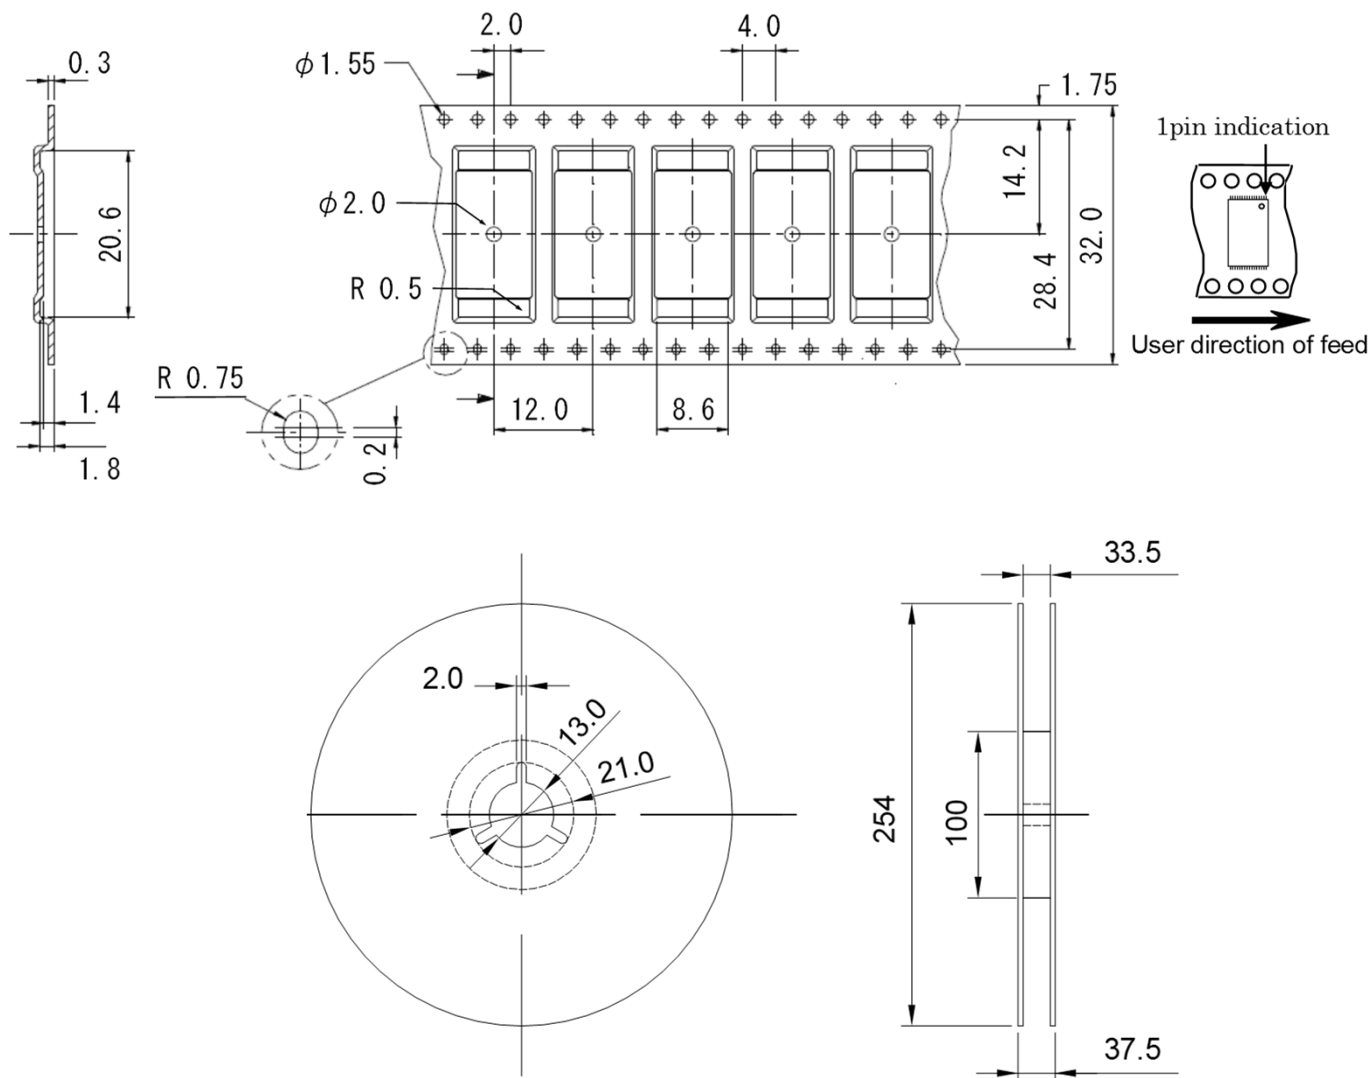

EMBOSSED TAPE

JEITA Package Code	RENESAS Code
P-TSOP(1)32-8x18.4-0.50	PTSA0032KH-A

Figure : Embossed Carrier tape and Reel Dimensions (Unit : mm)

Table : Tape & Reel information

Maximum storage No. IC/Reel		1000
Material	Embossed Carrier tape	PS
	Top Cover tape	PET
	Tape Reel	PS
Surface resistance		$1 \times 10^5 \sim 1 \times 10^{11} \Omega/\square$
Packing form		Dry pack