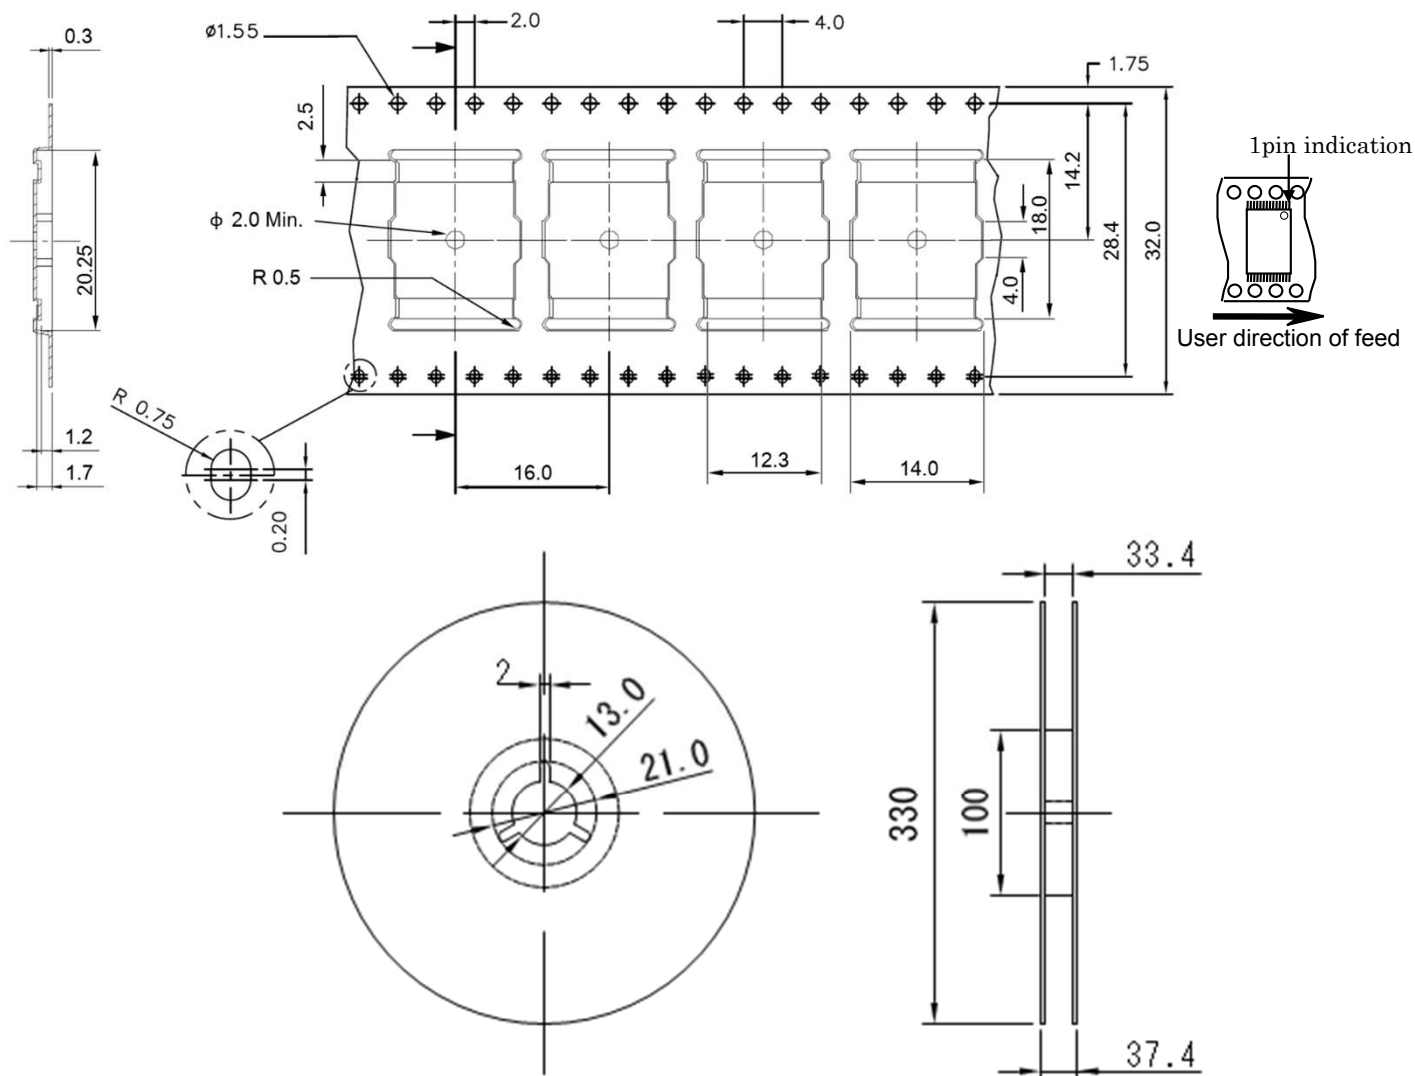

EMBOSSED TAPE

JEITA Package Code	RENESAS Code
P-TSOP(1)48-12x18.4-0.50	PTSA0048KH-A

Figure : Embossed Carrier tape and Reel Dimensions (Unit : mm)

Table : Tape & Reel information

Maximum storage No. IC/Reel		1000
Material	Embossed Carrier tape	PS
	Top Cover tape	PET
	Tape Reel	PS
Surface resistance		$1 \times 10^5 \sim 1 \times 10^{11} \Omega/\square$
Packing form		Dry pack