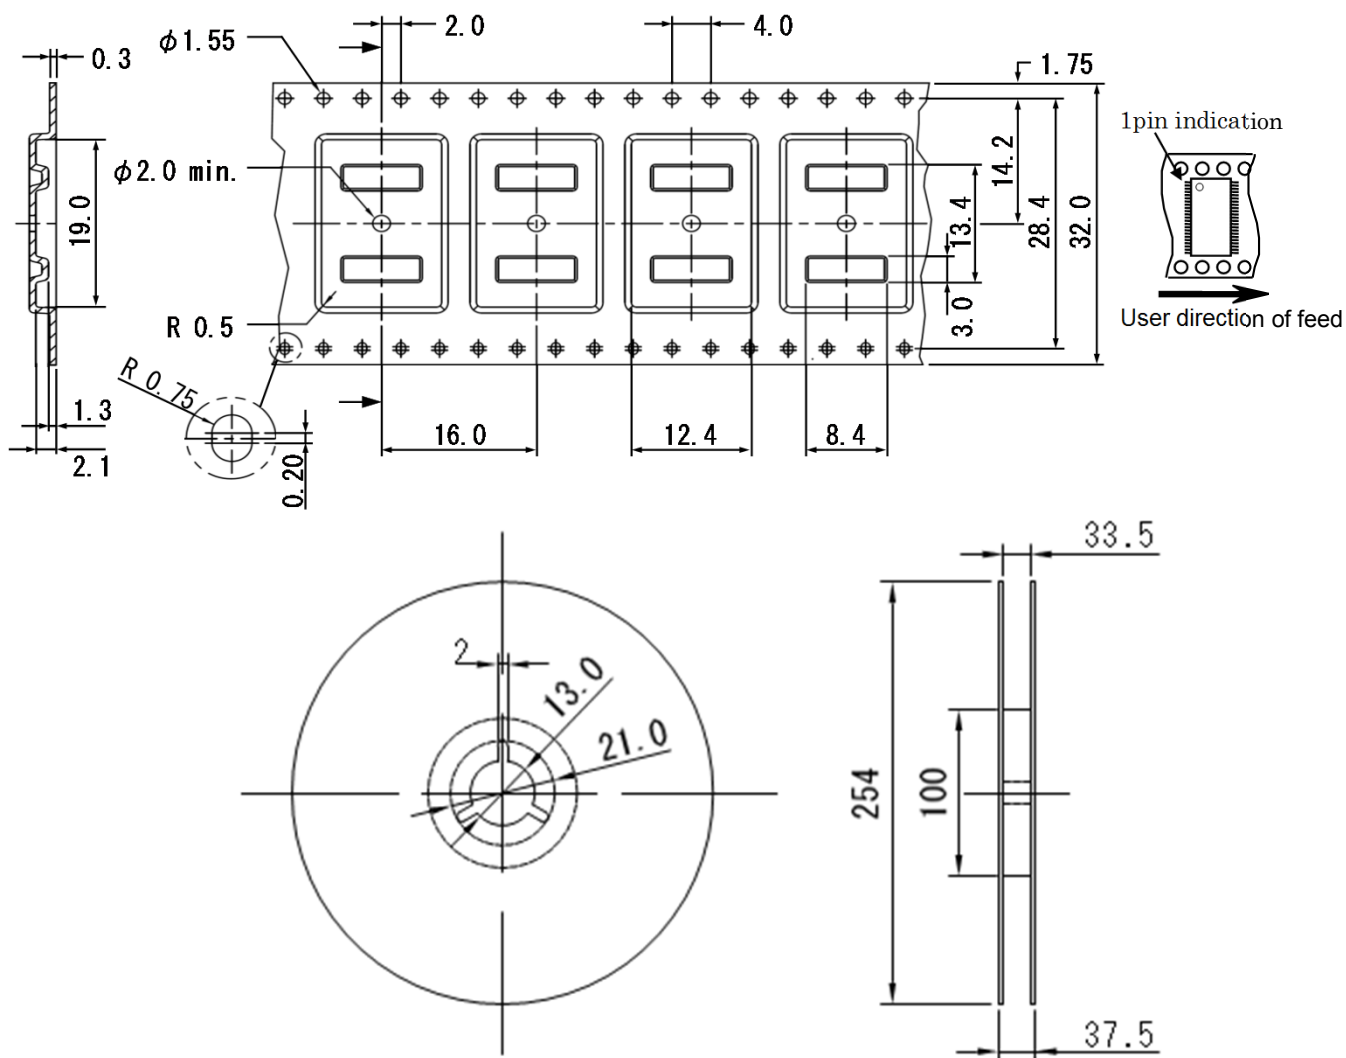

EMBOSSED TAPE

JEITA Package Code	RENESAS Code
P-TSOP(2)44-10.16x18.41-0.80	PTSB0044GG-A

Figure : Embossed Carrier tape and Reel Dimensions (Unit : mm)

Table : Tape & Reel information

Maximum storage No. IC/Reel		1000
Material	Embossed Carrier tape	PS
	Top Cover tape	PET
	Tape Reel	PS
Surface resistance		$1 \times 10^5 \sim 1 \times 10^{11} \Omega/\square$
Packing form		Dry pack