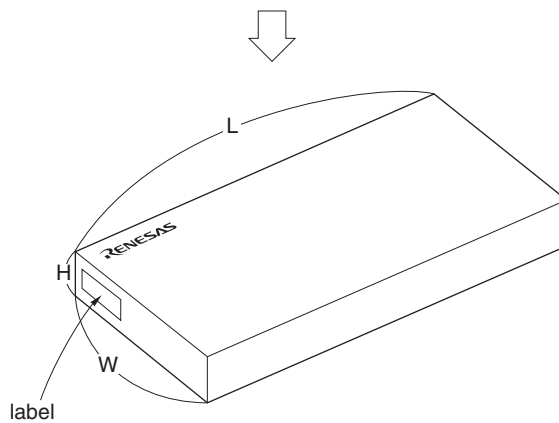

TRAY PACKING

1. CONTAINER

2. DRY PACK

3. INNER BOX

LABEL POSITION	SIDE OF BOX
INNER BOX	DIMENSION (W x L x H) 215 x 385 x 75 (mm)