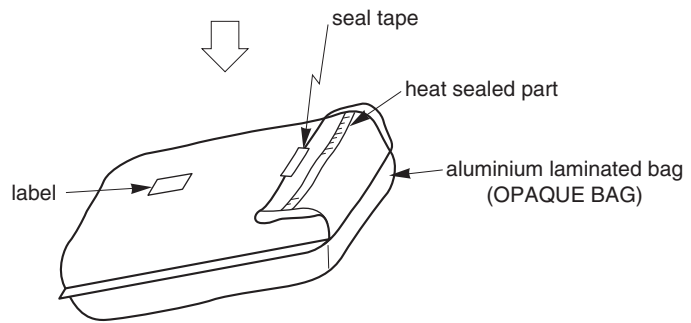

TRAY PACKING

1. CONTAINER

2. DRY PACK

3. INNER BOX

LABEL POSITION	SIDE OF BOX
INNER BOX	DIMENSION (W x L x H) 215 x 385 x 75 (mm)