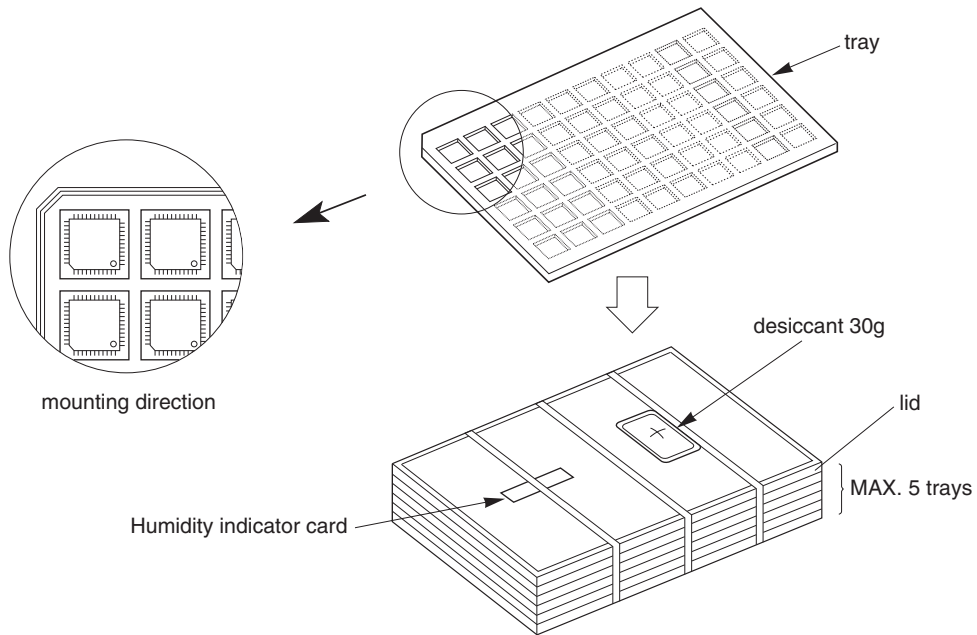

TRAY PACKING

1. CONTAINER

2. DRY PACK

3. INNER BOX

LABEL POSITION	SIDE OF BOX
INNER BOX	DIMENSION (W x L x H) 215 x 385 x 75 (mm)