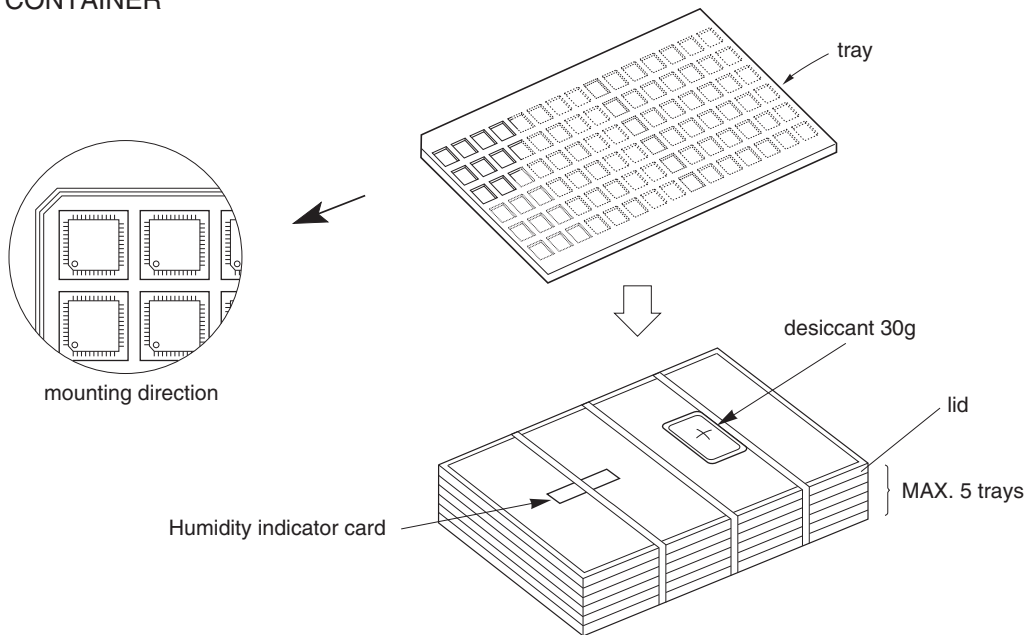

TRAY PACKING

1. CONTAINER

2. DRY PACK

3. INNER BOX

LABEL POSITION	SIDE OF BOX
INNER BOX	DIMENSION (W x L x H) 215 x 385 x 75 (mm)