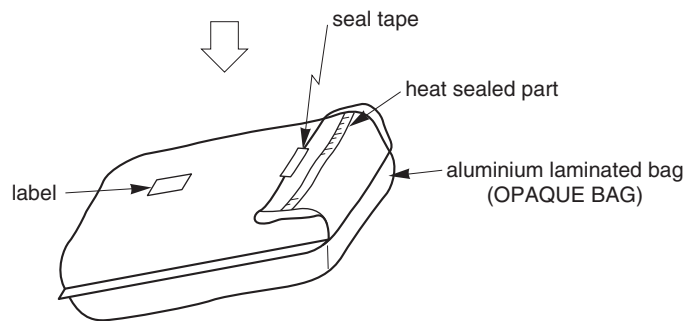

TRAY PACKING

1. CONTAINER

2. DRY PACK

3. INNER BOX

LABEL POSITION	SIDE OF BOX
INNER BOX	DIMENSION (W x L x H) 215 x 385 x 75 (mm)