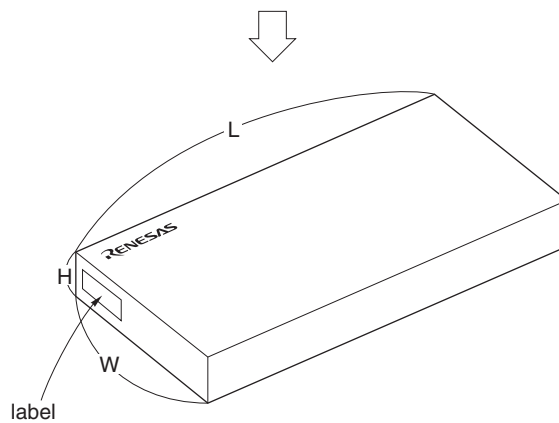

TRAY PACKING

1. CONTAINER

2. DRY PACK

3. INNER BOX

LABEL POSITION	SIDE OF BOX
INNER BOX	DIMENSION (W x L x H) 215 x 385 x 75 (mm)