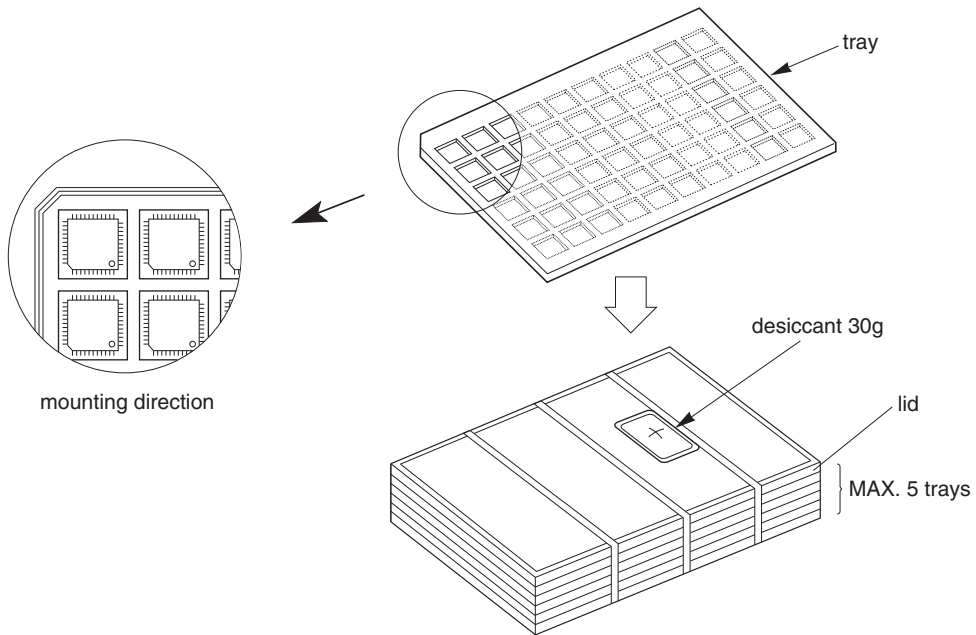

TRAY PACKING

1. CONTAINER

2. PACKING

3. INNER BOX

LABEL POSITION	SIDE OF BOX
LABEL	PRODUCT NAME, QUANTITY, LOT NUMBER, CLASS
INNER BOX	DIMENSION (W x L x H) 215 x 385 x 75 (mm)