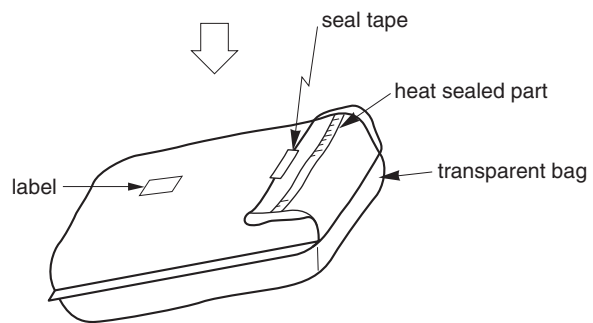

TRAY PACKING

1. CONTAINER

2. PACKING

3. INNER BOX

LABEL POSITION	SIDE OF BOX
LABEL	PRODUCT NAME, QUANTITY, LOT NUMBER, CLASS
INNER BOX	DIMENSION (W x L x H) 215 x 385 x 75 (mm)