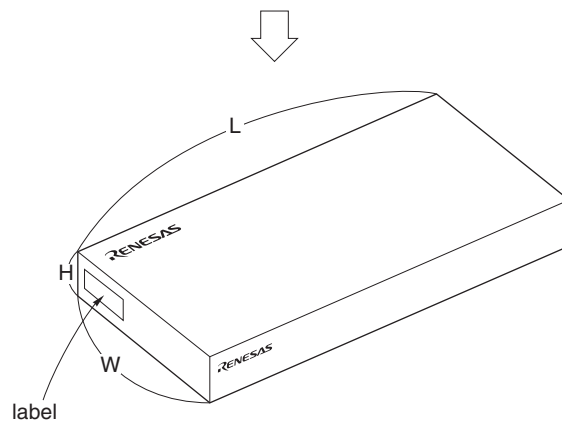

TRAY PACKING

1. CONTAINER

2. PACKING

3. INNER BOX

LABEL POSITION	SIDE OF BOX
LABEL	PRODUCT NAME, QUANTITY, LOT NUMBER, CLASS
INNER BOX	DIMENSION (W x L x H) 215 x 385 x 75 (mm)