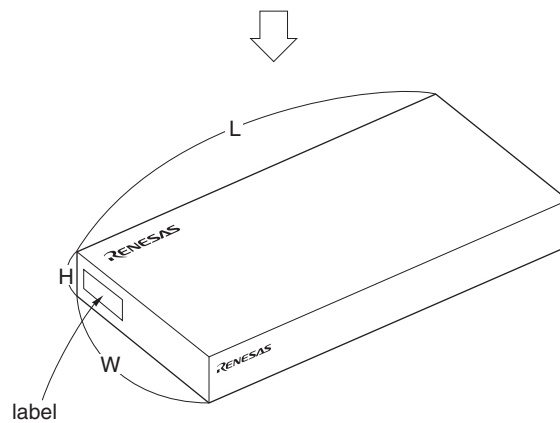

TRAY PACKING

1. CONTAINER

2. PACKING

3. INNER BOX

LABEL POSITION	SIDE OF BOX
LABEL	PRODUCT NAME, QUANTITY, LOT NUMBER, CLASS
INNER BOX	DIMENSION (W x L x H) 215 x 385 x 75 (mm)