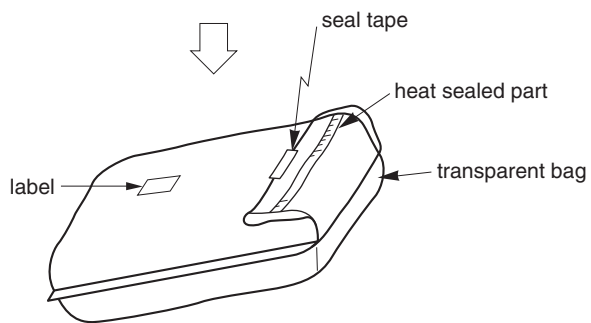

TRAY PACKING

1. CONTAINER

2. PACKING

3. INNER BOX

LABEL POSITION	SIDE OF BOX
LABEL	PRODUCT NAME, QUANTITY, LOT NUMBER, CLASS
INNER BOX	DIMENSION (W x L x H) 215 x 385 x 75 (mm)