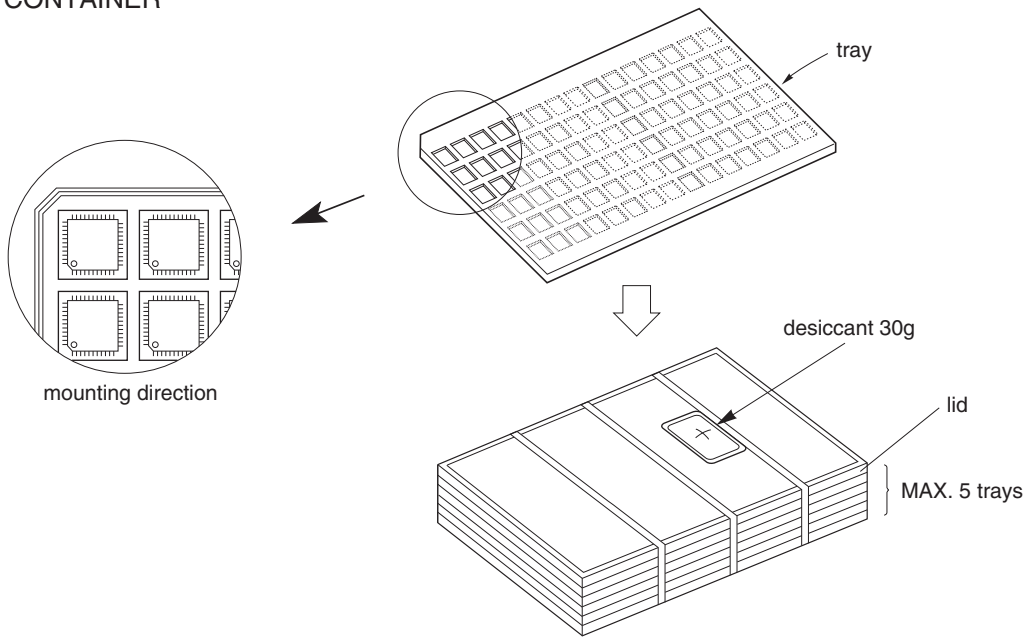

TRAY PACKING

1. CONTAINER

2. PACKING

3. INNER BOX

LABEL POSITION	SIDE OF BOX
LABEL	PRODUCT NAME, QUANTITY, LOT NUMBER, CLASS
INNER BOX	DIMENSION (W x L x H) 215 x 385 x 75 (mm)