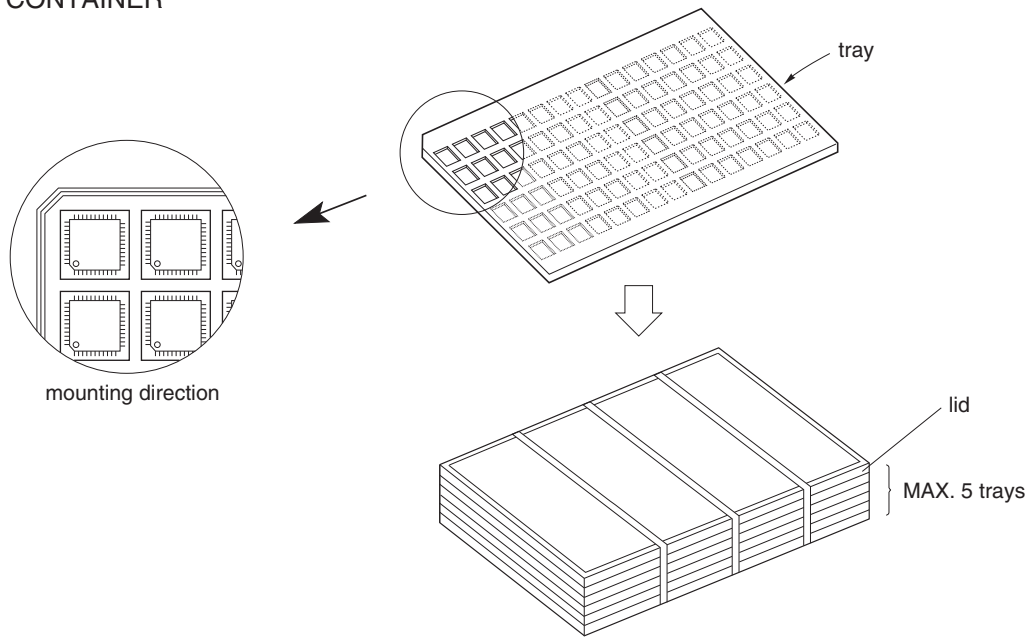

# TRAY PACKING

## 1. CONTAINER

## 2. PACKING

## 3. INNER BOX

LABEL POSITION	SIDE OF BOX
LABEL	PRODUCT NAME, QUANTITY, LOT NUMBER, CLASS
INNER BOX	DIMENSION (W x L x H) 215 x 385 x 75 (mm)