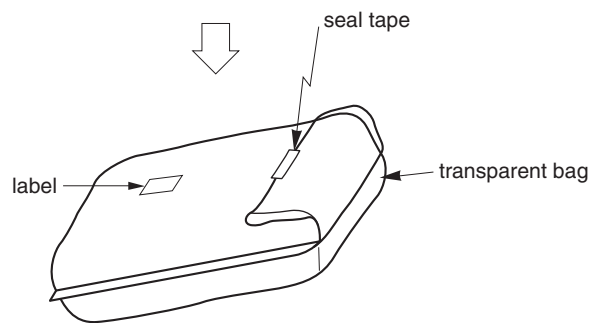

# TRAY PACKING

## 3. INNER BOX

LABEL POSITION	SIDE OF BOX
LABEL	PRODUCT NAME, QUANTITY, LOT NUMBER, CLASS
INNER BOX	DIMENSION (W x L x H) 215 x 385 x 75 (mm)