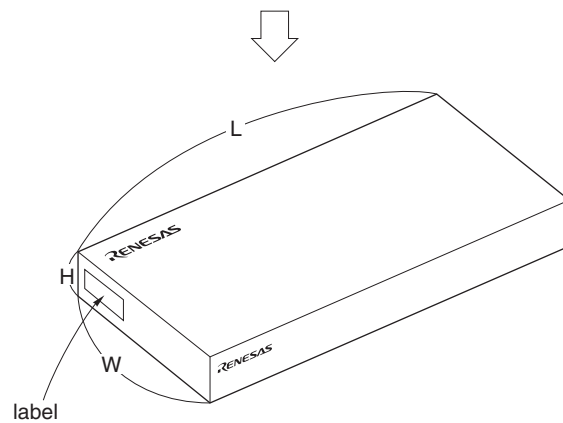

# TRAY PACKING

## 1. CONTAINER

## 3. INNER BOX

LABEL POSITION	SIDE OF BOX
LABEL	PRODUCT NAME, QUANTITY, LOT NUMBER, CLASS
INNER BOX	DIMENSION (W x L x H) 215 x 385 x 75 (mm)