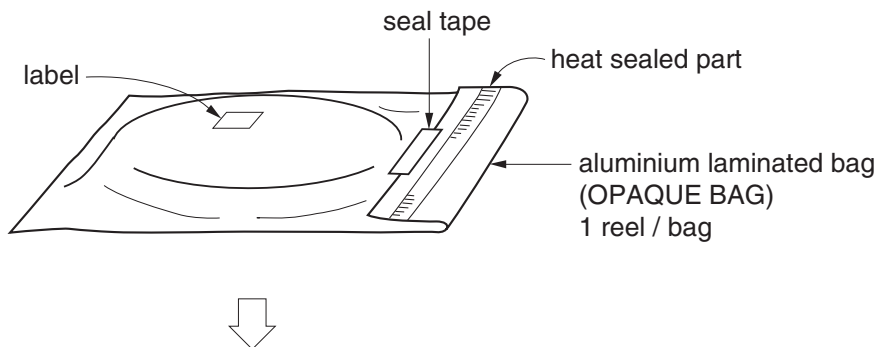

EMBOSSED TAPE PACKING

1. CONTAINER

2. DRY PACK

3. INNER BOX

Inner box dimension	W x L x H : 343 x 343 x 53 (mm)
Quantity (reel)	1
Label position	Side of box