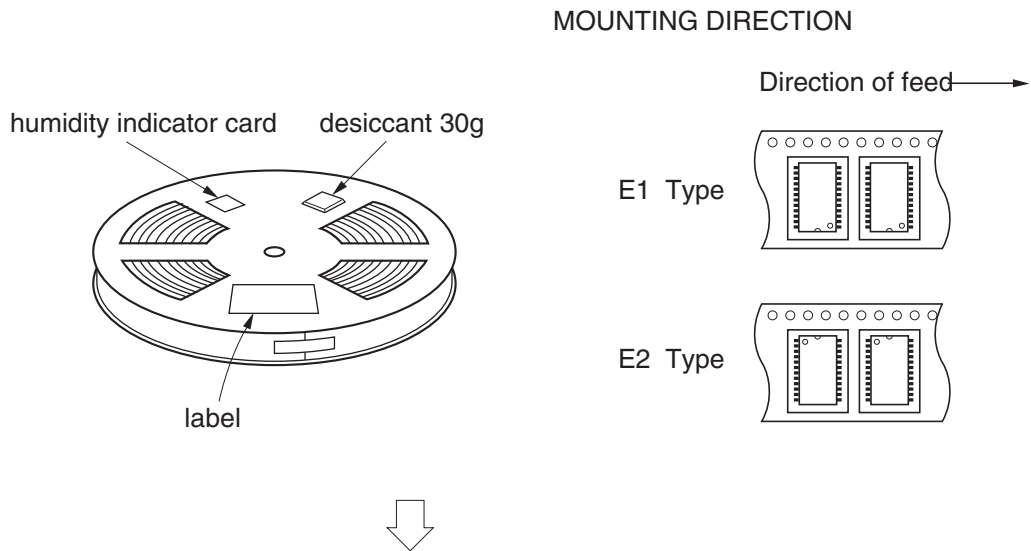

EMBOSSED TAPE PACKING

1. CONTAINER

2. DRY PACK

3. INNER BOX

Inner box dimension	W x L x H : 343 x 343 x 53 (mm)
Quantity (reel)	1
Label position	Side of box