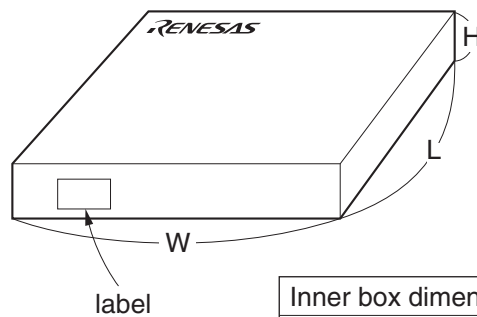

EMBOSSED TAPE PACKING

1. CONTAINER

2. DRY PACK

3. INNER BOX

Inner box dimension	W x L x H : 343 x 343 x 53 (mm)
Quantity (reel)	1
Label position	Side of box