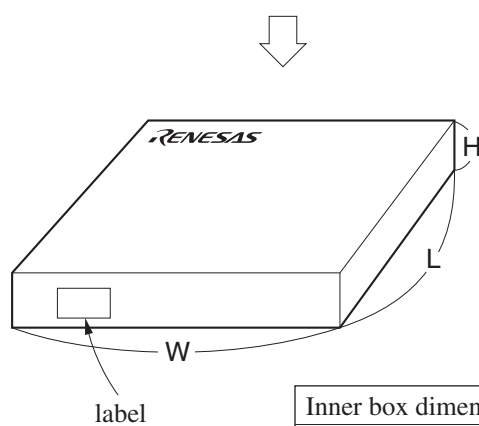

EMBOSSED TAPE PACKING

1. CONTAINER

MOUNTING DIRECTION

2. DRY PACK

3. INNER BOX

Inner box dimension	W x L x H : 340 x 340 x 65 (mm)
Quantity (reel)	1
Label position	Side of box
Label	Product name, Quantity, Lot number, Class