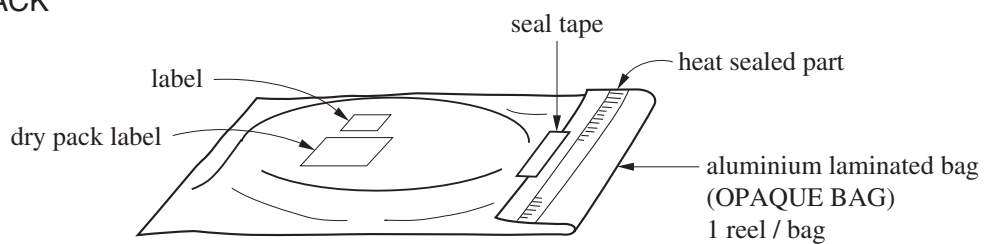

EMBOSSED TAPE PACKING

1. CONTAINER

MOUNTING DIRECTION

2. DRY PACK

3. INNER BOX

Inner box dimension	W x L x H : 340 x 340 x 65 (mm)
Quantity (reel)	1
Label position	Side of box
Label	Product name, Quantity, Lot number, Class