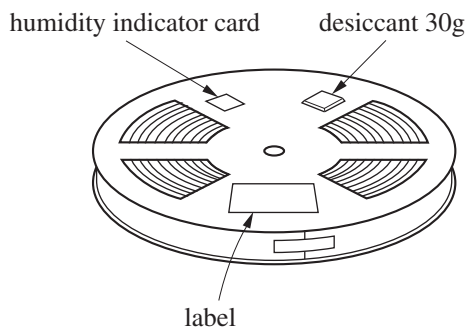

EMBOSSED TAPE PACKING

1. CONTAINER

MOUNTING DIRECTION

2. DRY PACK

3. INNER BOX

Inner box dimension	W x L x H : 340 x 340 x 65 (mm)
Quantity (reel)	1
Label position	Side of box
Label	Product name, Quantity, Lot number, Class