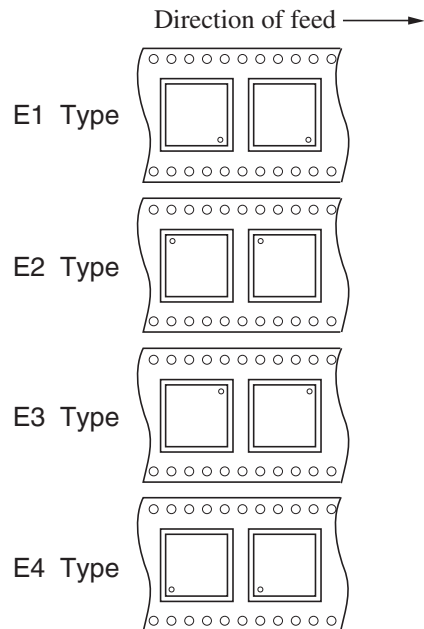

EMBOSSED TAPE PACKING

1. CONTAINER

MOUNTING DIRECTION

2. DRY PACK

3. INNER BOX

Inner box dimension	W x L x H : 340 x 340 x 65 (mm)
Quantity (reel)	1
Label position	Side of box
Label	Product name, Quantity, Lot number, Class