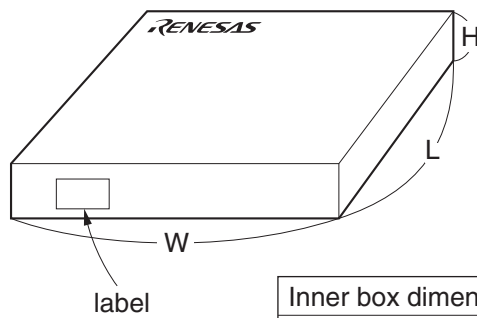

EMBOSSED TAPE PACKING

1. CONTAINER

2. INNER BOX

Inner box dimension	W x L x H : 343 x 343 x 53 (mm)
Quantity (reel)	2 MAX.
Label position	Side of box