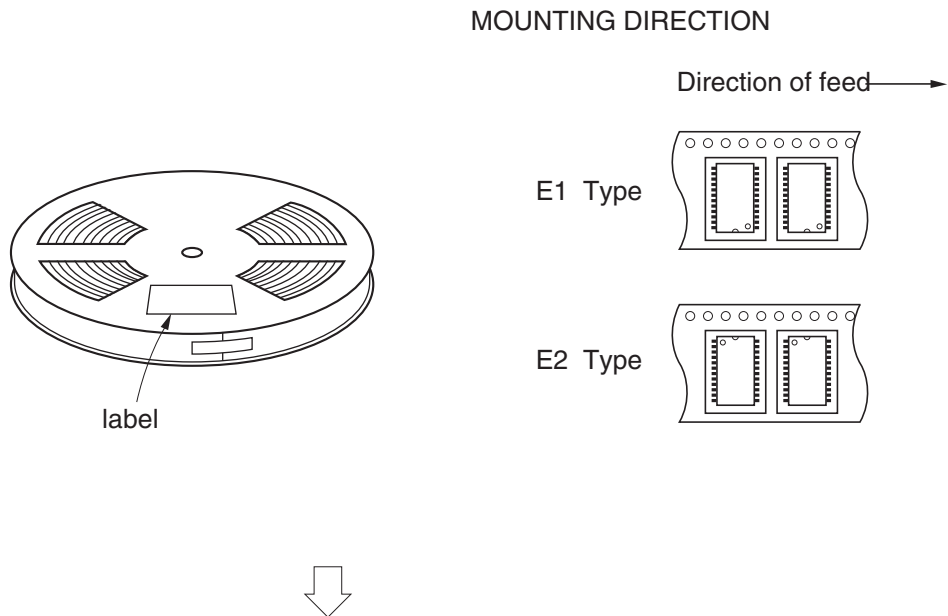

EMBOSSED TAPE PACKING

1. CONTAINER

2. INNER BOX

Inner box dimension	W x L x H : 343 x 343 x 53 (mm)
Quantity (reel)	2 MAX.
Label position	Side of box