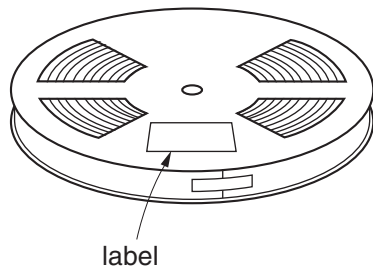

EMBOSSED TAPE PACKING

1. CONTAINER