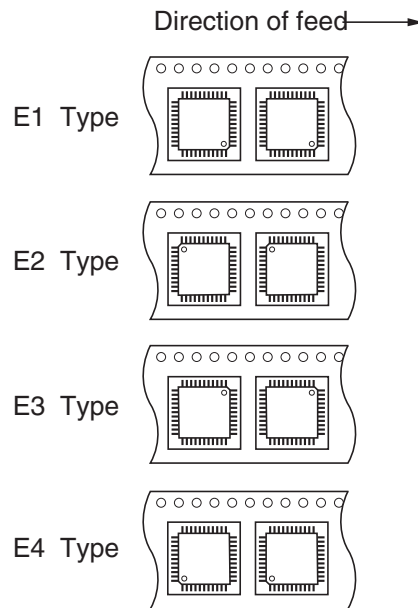

# EMBOSSED TAPE PACKING

## MOUNTING DIRECTION

## 2. INNER BOX

Inner box dimension	W x L x H : 343 x 343 x 53 (mm)
Quantity (reel)	1
Label position	Side of box
Label	Product name, Quantity, Lot number, Class