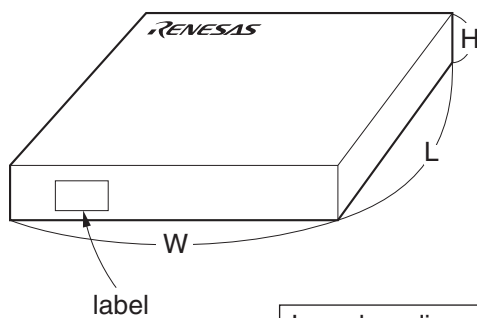

# EMBOSSED TAPE PACKING

## 1. CONTAINER

## 2. INNER BOX

Inner box dimension	W x L x H : 343 x 343 x 53 (mm)
Quantity (reel)	1
Label position	Side of box
Label	Product name, Quantity, Lot number, Class