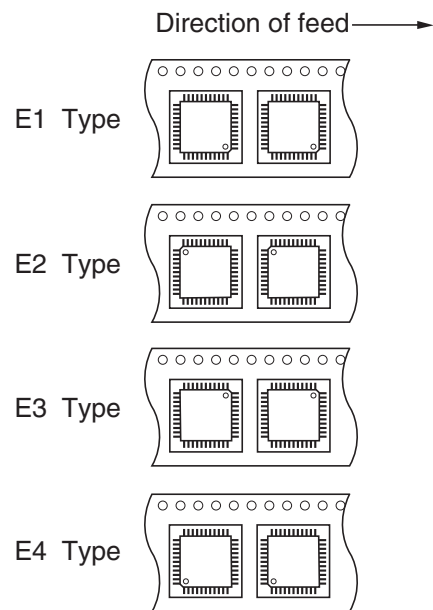

EMBOSSED TAPE PACKING

1. CONTAINER

MOUNTING DIRECTION

2. INNER BOX

Inner box dimension	W x L x H : 343 x 343 x 53 (mm)
Quantity (reel)	2 MAX.
Label position	Side of box
Label	Product name, Quantity, Lot number, Class