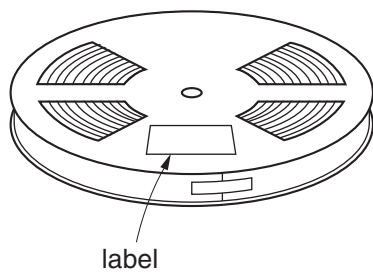

EMBOSSED TAPE PACKING

1. CONTAINER

MOUNTING DIRECTION

2. INNER BOX

Inner box dimension	W x L x H : 343 x 343 x 53 (mm)
Quantity (reel)	2 MAX.
Label position	Side of box
Label	Product name, Quantity, Lot number, Class