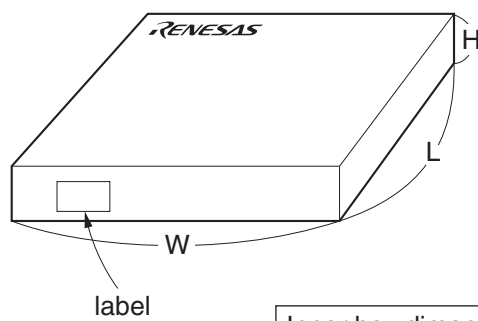

EMBOSSED TAPE PACKING

1. CONTAINER

MOUNTING DIRECTION

2. INNER BOX

Inner box dimension	W x L x H : 343 x 343 x 53 (mm)
Quantity (reel)	2 MAX.
Label position	Side of box
Label	Product name, Quantity, Lot number, Class