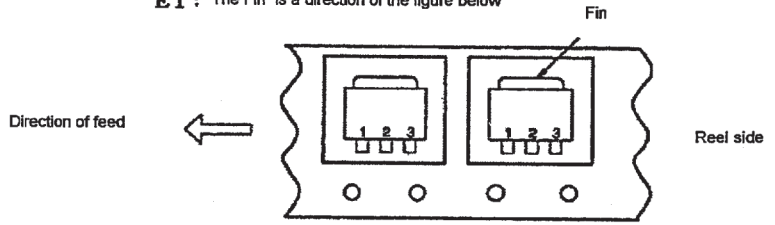

EMBOSED TAPE PACKING

1. CONTAINER

E1 : The Fin is a direction of the figure below

E2 : The Fin is a direction of the figure below

Quantity (pcs)
2 5 0 0

Label	Product Name , Quantity , Lot Number , Class
-------	--

2. INNER BOX

Dimension(mm) (W×H×L)	Quantity (pcs) (Reel)
345×52×340	2

OR

Dimension(mm) (W×H×L)	Quantity (pcs) (Reel)
360×70×340	3

Label	Product Name , Quantity , Lot Number , Class
-------	--