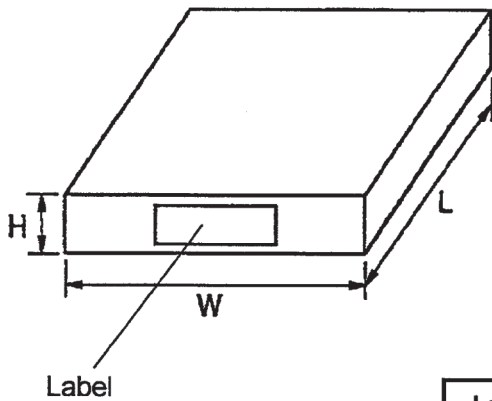

EMBOSED TAPE PACKING

1. CONTAINER

E1 : The Fin is a direction of the figure below

E2 : The Fin is a direction of the figure below

Quantity (pcs)
2 5 0 0

Label	Product Name , Quantity , Lot Number , Class
-------	--

2. INNER BOX

Dimension(mm) (W×H×L)	Quantity (pcs) (Reel)
345×52×340	2

OR

Dimension(mm) (W×H×L)	Quantity (pcs) (Reel)
360×70×340	3

Label	Product Name , Quantity , Lot Number , Class
-------	--