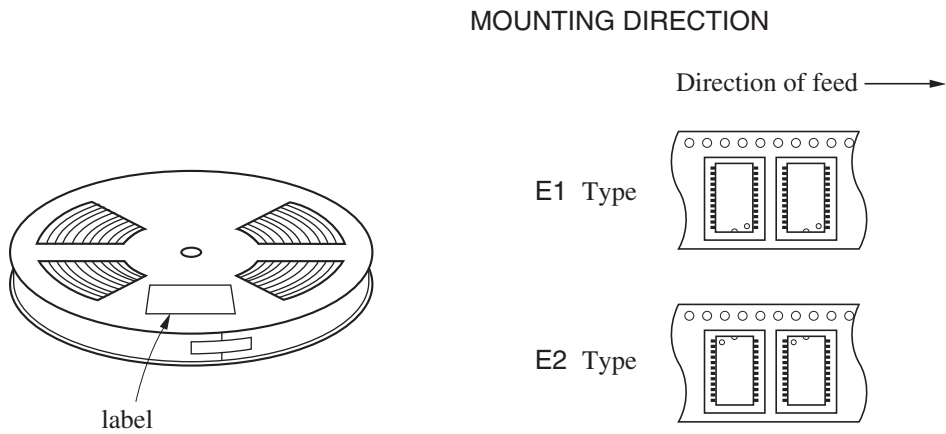

EMBOSSED TAPE PACKING

1. CONTAINER

2. INNER BOX

Inner box dimension	W x L x H : 343 x 343 x 53 (mm)
Quantity (reel)	1
Label position	Side of box
Label	Product name, Quantity, Lot number, Class