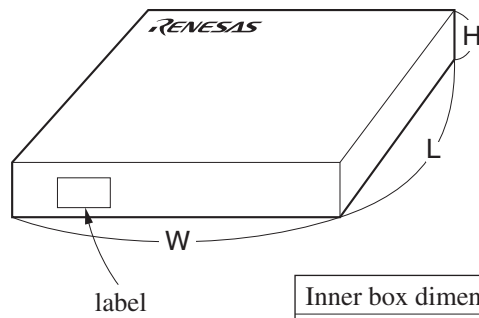

EMBOSSED TAPE PACKING

1. CONTAINER

2. INNER BOX

Inner box dimension	W x L x H : 343 x 343 x 53 (mm)
Quantity (reel)	1
Label position	Side of box
Label	Product name, Quantity, Lot number, Class