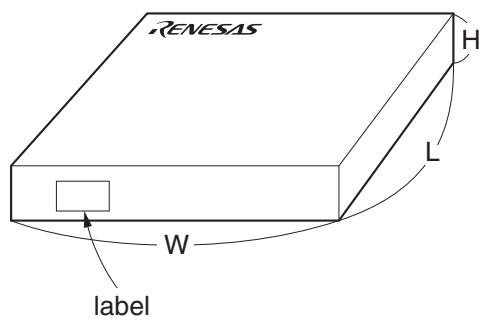

EMBOSSED TAPE PACKING

1. CONTAINER

2. INNER BOX

Inner box dimension	W x L x H : 340 x 340 x 65 (mm)
Quantity (reel)	1
Label position	Side of box
Label	Product name, Quantity, Lot number, Class