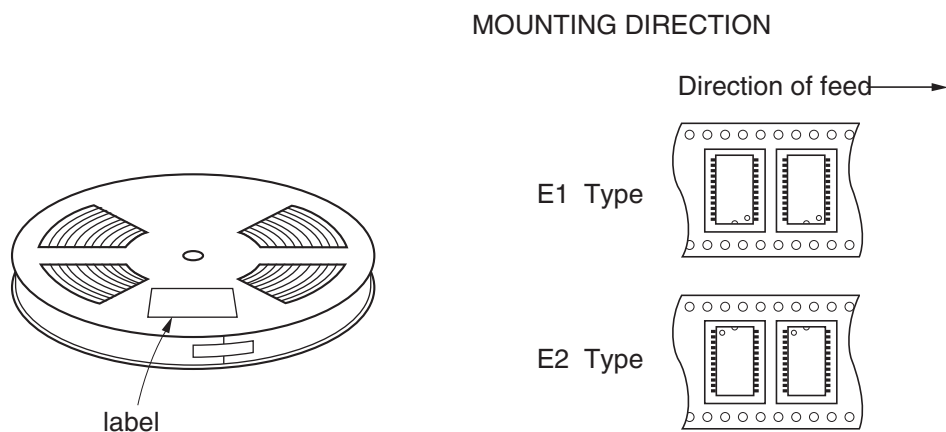

EMBOSSED TAPE PACKING

1. CONTAINER

2. INNER BOX

Inner box dimension	W x L x H : 340 x 340 x 65 (mm)
Quantity (reel)	1
Label position	Side of box
Label	Product name, Quantity, Lot number, Class