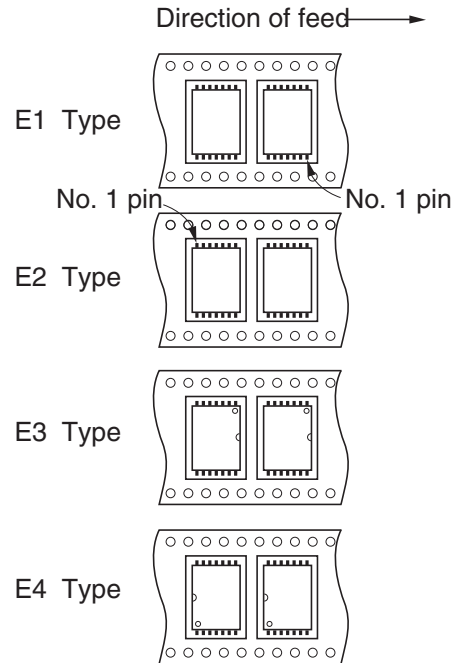

EMBOSSED TAPE PACKING

1. CONTAINER

2. INNER BOX

MOUNTING DIRECTION

Inner box dimension	W x L x H : 340 x 340 x 65 (mm)
Quantity (reel)	1
Label position	Side of box
Label	Product name, Quantity, Lot number, Class