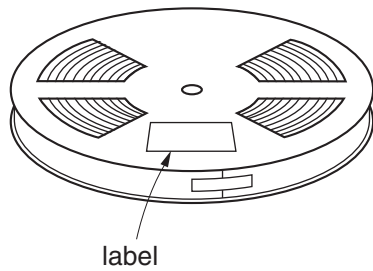

EMBOSSED TAPE PACKING

1. CONTAINER

2. INNER BOX

MOUNTING DIRECTION

Inner box dimension	W x L x H : 340 x 340 x 65 (mm)
Quantity (reel)	1
Label position	Side of box
Label	Product name, Quantity, Lot number, Class