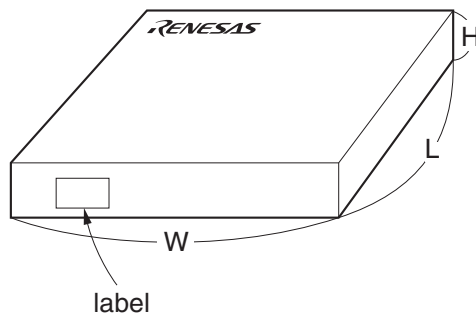

EMBOSSED TAPE PACKING

1. CONTAINER

2. INNER BOX

MOUNTING DIRECTION

Inner box dimension	W x L x H : 340 x 340 x 65 (mm)
Quantity (reel)	1
Label position	Side of box
Label	Product name, Quantity, Lot number, Class