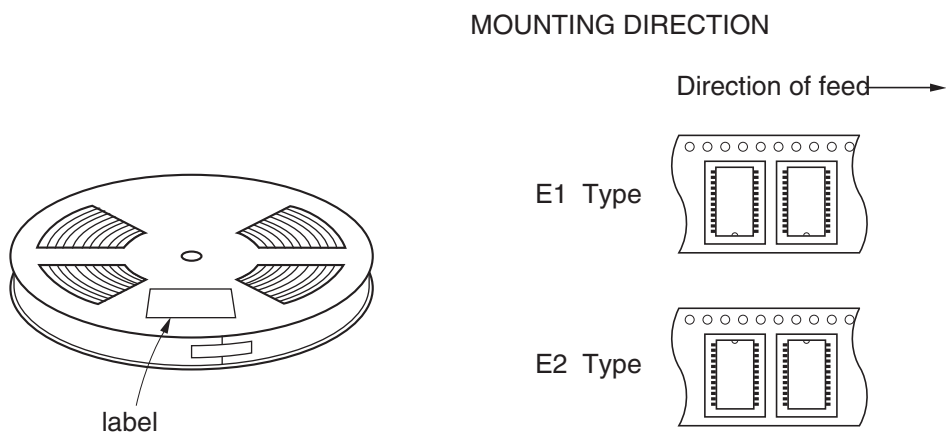

# EMBOSSED TAPE PACKING

## 2. INNER BOX

Inner box dimension	W x L x H : 343 x 343 x 53 (mm)
Quantity (reel)	1
Label position	Side of box
Label	Product name, Quantity, Lot number, Class