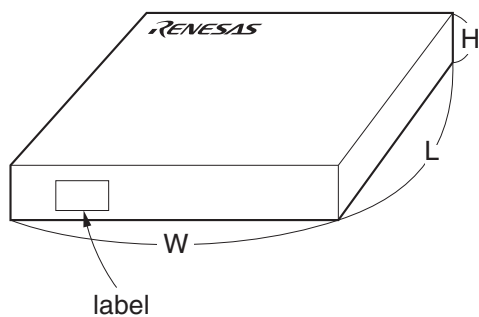

# EMBOSSED TAPE PACKING

## 1. CONTAINER

## 2. INNER BOX

Inner box dimension	W x L x H : 343 x 343 x 53 (mm)
Quantity (reel)	1
Label position	Side of box
Label	Product name, Quantity, Lot number, Class