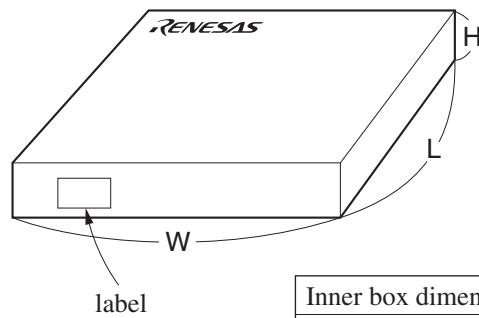

EMBOSSED TAPE PACKING

1. CONTAINER

2. INNER BOX

Inner box dimension	W x L x H : 343 x 343 x 53 (mm)
Quantity (reel)	2 MAX.
Label position	Side of box
Label	Product name, Quantity, Lot number, Class