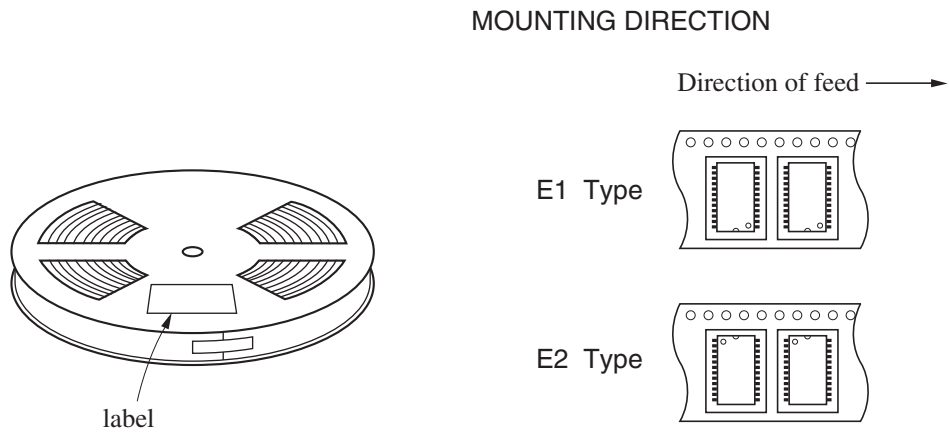

EMBOSSED TAPE PACKING

1. CONTAINER

2. INNER BOX

Inner box dimension	W x L x H : 343 x 343 x 53 (mm)
Quantity (reel)	2 MAX.
Label position	Side of box
Label	Product name, Quantity, Lot number, Class