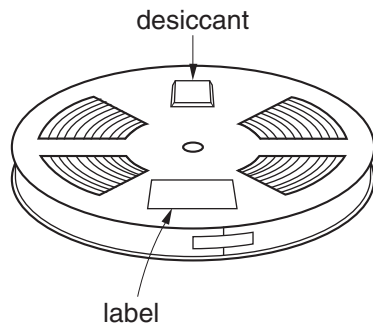

EMBOSSED TAPE PACKING

1. CONTAINER

2. PACK

3. INNER BOX

Inner box dimension	W x L x H : 343 x 343 x 53 (mm)
Quantity (reel)	1
Label position	Side of box
Label	Product name, Quantity, Lot number, Class

MOUNTING DIRECTION