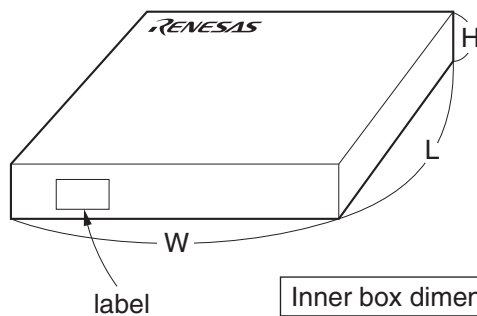

EMBOSSED TAPE PACKING

1. CONTAINER

2. PACK

3. INNER BOX

Inner box dimension	W x L x H : 343 x 343 x 53 (mm)
Quantity (reel)	1
Label position	Side of box
Label	Product name, Quantity, Lot number, Class

MOUNTING DIRECTION