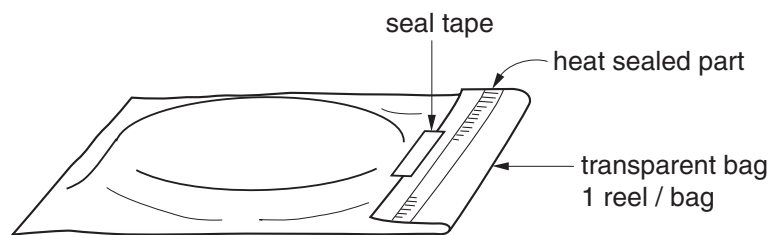

EMBOSSED TAPE PACKING

1. CONTAINER

2. PACK

3. INNER BOX

Inner box dimension	W x L x H : 343 x 343 x 53 (mm)
Quantity (reel)	1
Label position	Side of box
Label	Product name, Quantity, Lot number, Class

MOUNTING DIRECTION