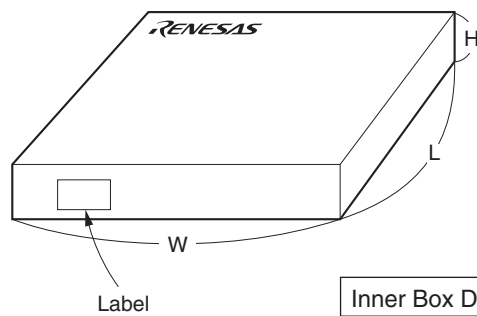

# EMBOSSED TAPE PACKING

## 1. CONTAINER

## Mounting Direction

## 3. INNER BOX

Inner Box Dimension	W x L x H : 343 x 343 x 53 (mm)
Quantity (reel)	1
Label Position	Side of box
Label	Product name, Quantity, Lot number, Class