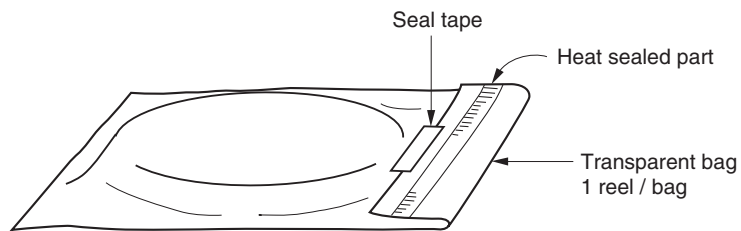

# EMBOSSED TAPE PACKING

## 1. CONTAINER

## 3. INNER BOX

Inner Box Dimension	W x L x H : 343 x 343 x 53 (mm)
Quantity (reel)	1
Label Position	Side of box
Label	Product name, Quantity, Lot number, Class