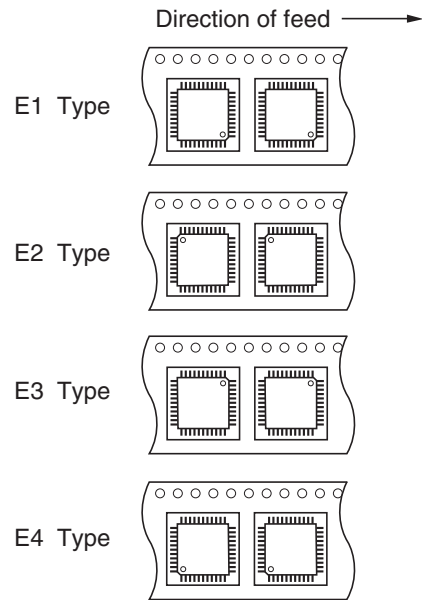

# EMBOSSED TAPE PACKING

## Mounting Direction

## 3. INNER BOX

Inner Box Dimension	W x L x H : 343 x 343 x 53 (mm)
Quantity (reel)	1
Label Position	Side of box
Label	Product name, Quantity, Lot number, Class