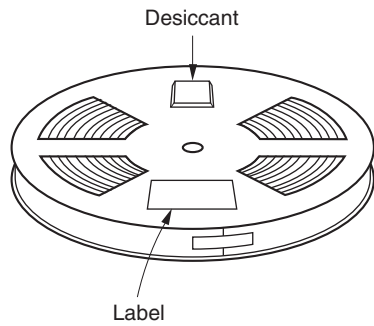

# EMBOSSED TAPE PACKING

## Mounting Direction

## 3. INNER BOX

Inner Box Dimension	W x L x H : 343 x 343 x 53 (mm)
Quantity (reel)	1
Label Position	Side of box
Label	Product name, Quantity, Lot number, Class