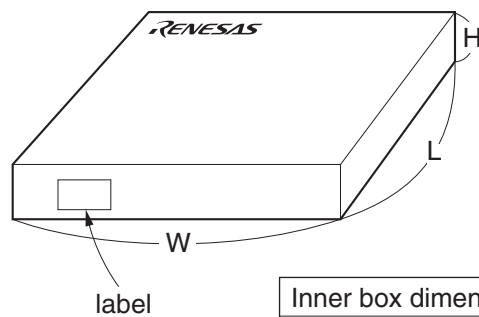

EMBOSSED TAPE PACKING

1. CONTAINER

2. PACK

3. INNER BOX

Inner box dimension	W x L x H : 343 x 343 x 53 (mm)
Quantity (reel)	1
Label position	Side of box