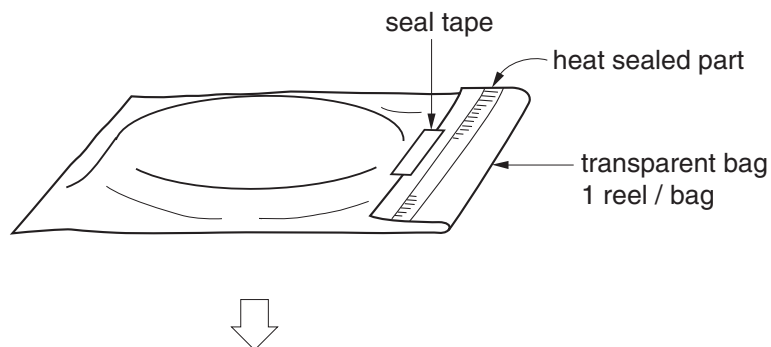

EMBOSSED TAPE PACKING

1. CONTAINER

2. PACK

3. INNER BOX

Inner box dimension	W x L x H : 343 x 343 x 53 (mm)
Quantity (reel)	1
Label position	Side of box