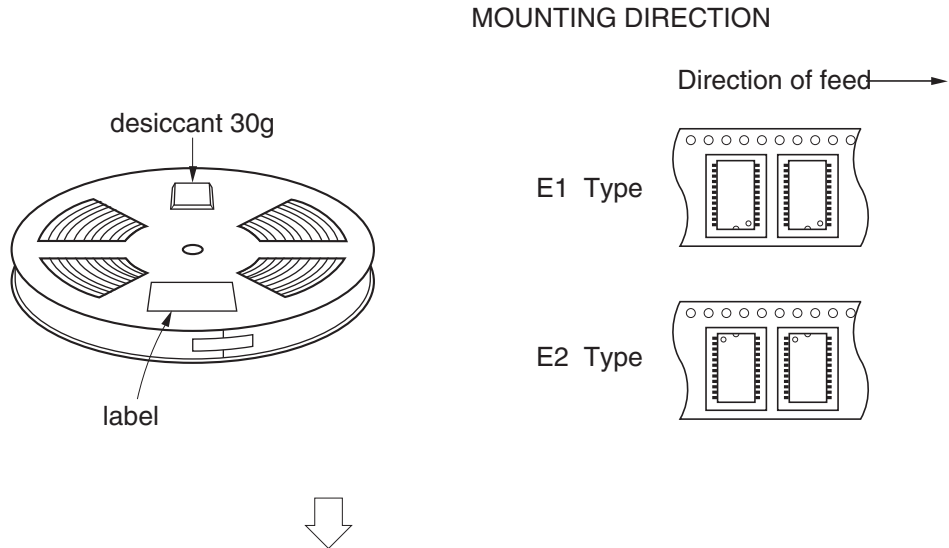

EMBOSSED TAPE PACKING

1. CONTAINER

2. PACK

3. INNER BOX

Inner box dimension	W x L x H : 343 x 343 x 53 (mm)
Quantity (reel)	1
Label position	Side of box