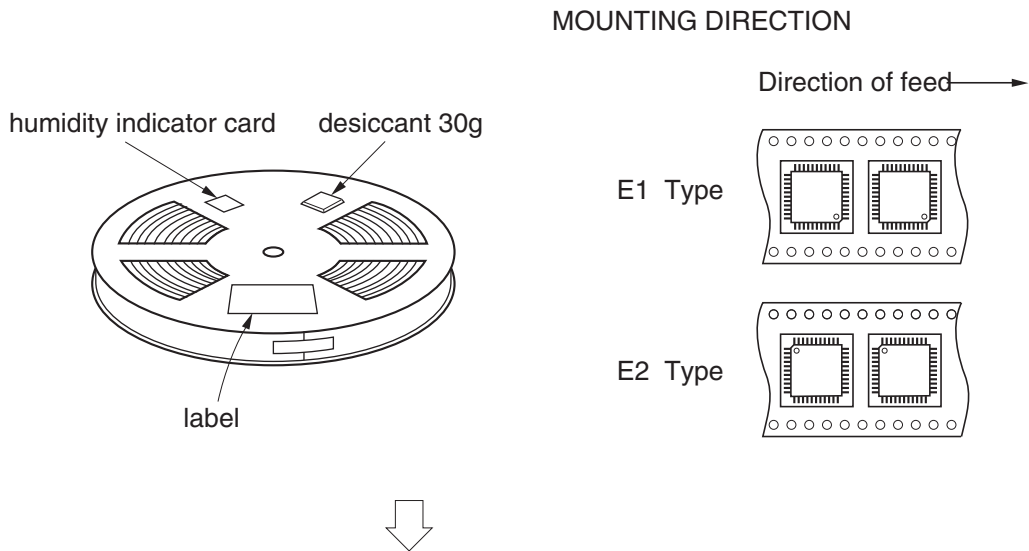

EMBOSSED TAPE PACKING

1. CONTAINER

2. DRY PACK

3. INNER BOX

Inner box dimension	W x L x H : 340 x 340 x 65 (mm)
Quantity (reel)	1
Label position	Side of box