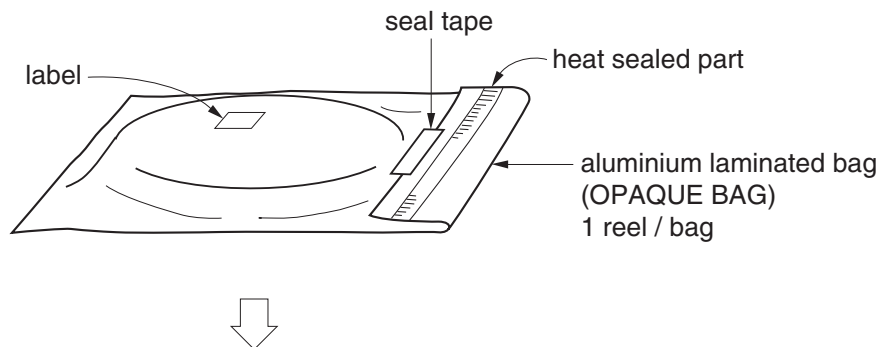

EMBOSSED TAPE PACKING

1. CONTAINER

2. DRY PACK

3. INNER BOX

Inner box dimension	W x L x H : 340 x 340 x 65 (mm)
Quantity (reel)	1
Label position	Side of box