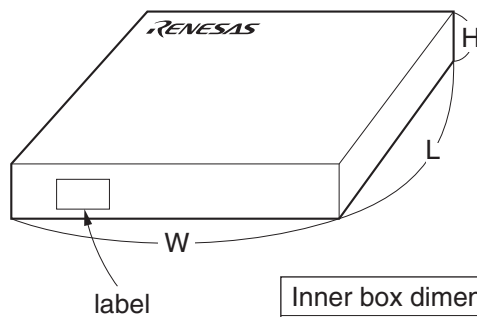

EMBOSSED TAPE PACKING

1. CONTAINER

2. DRY PACK

3. INNER BOX

Inner box dimension	W x L x H : 340 x 340 x 65 (mm)
Quantity (reel)	1
Label position	Side of box