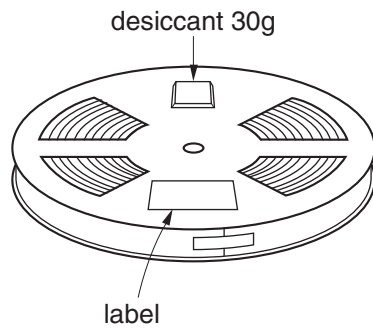

EMBOSED TAPE PACKING

1. CONTAINER

MOUNTING DIRECTION

2. PACK

3. INNER BOX

Inner box dimension	W x L x H : 340 x 340 x 65 (mm)
Quantity (reel)	1
Label position	Side of box
Label	Product name, Quantity, Lot number, Class