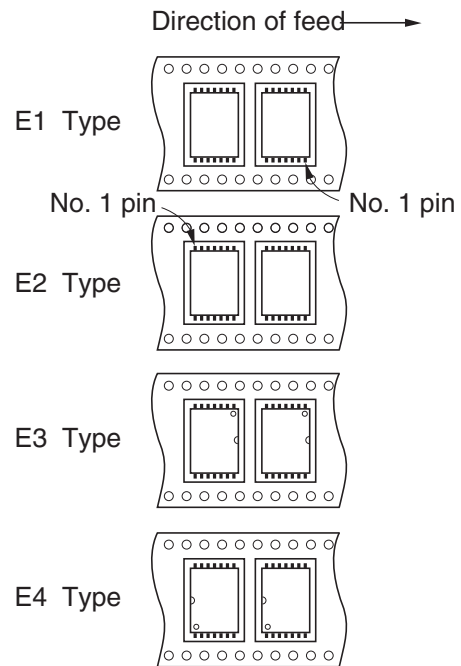

EMBOSED TAPE PACKING

1. CONTAINER

MOUNTING DIRECTION

2. PACK

3. INNER BOX

Inner box dimension	W x L x H : 340 x 340 x 65 (mm)
Quantity (reel)	1
Label position	Side of box
Label	Product name, Quantity, Lot number, Class