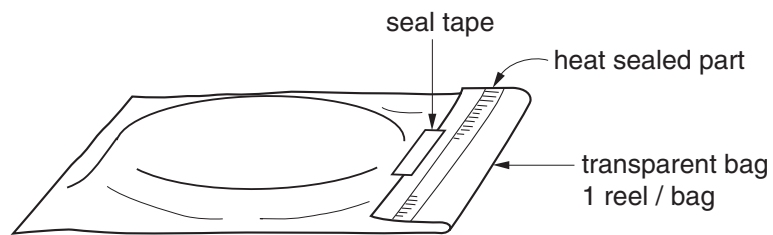

EMBOSED TAPE PACKING

1. CONTAINER

MOUNTING DIRECTION

2. PACK

3. INNER BOX

Inner box dimension	W x L x H : 340 x 340 x 65 (mm)
Quantity (reel)	1
Label position	Side of box
Label	Product name, Quantity, Lot number, Class