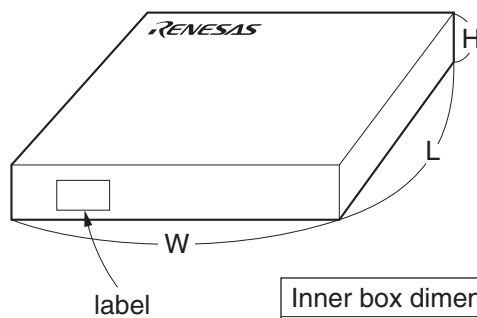

EMBOSED TAPE PACKING

1. CONTAINER

MOUNTING DIRECTION

2. PACK

3. INNER BOX

Inner box dimension	W x L x H : 340 x 340 x 65 (mm)
Quantity (reel)	1
Label position	Side of box
Label	Product name, Quantity, Lot number, Class