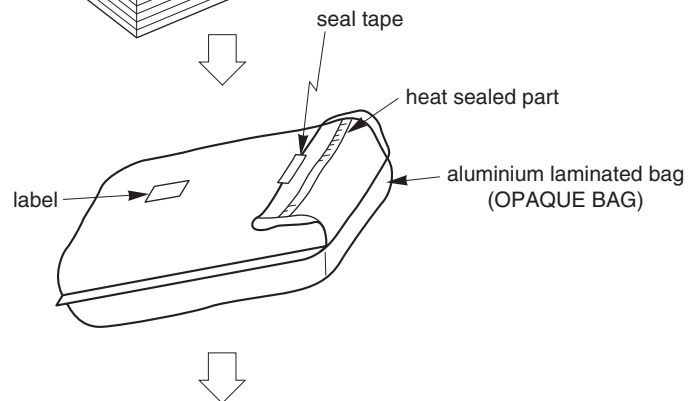

TRAY PACKING

1. CONTAINER

2. DRY PACK

3. INNER BOX

LABEL POSITION	SIDE OF BOX
INNER BOX	DIMENSION (W x L x H) 151 x 369 x 83 (mm)