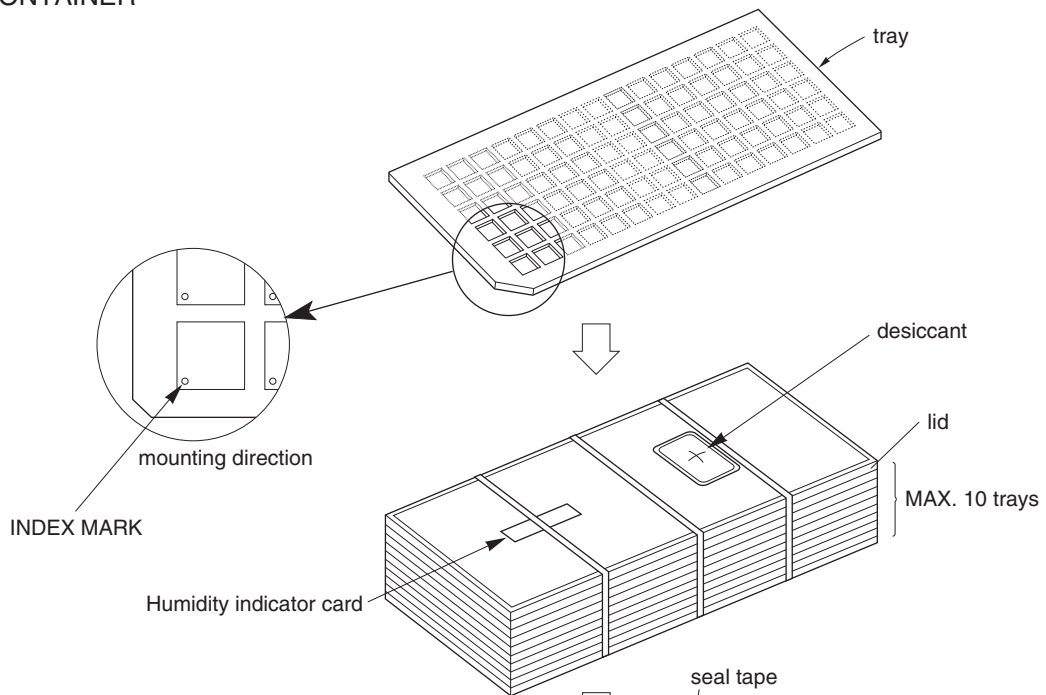

TRAY PACKING

1. CONTAINER

2. DRY PACK

3. INNER BOX

LABEL POSITION	SIDE OF BOX
INNER BOX	DIMENSION (W x L x H) 151 x 369 x 83 (mm)