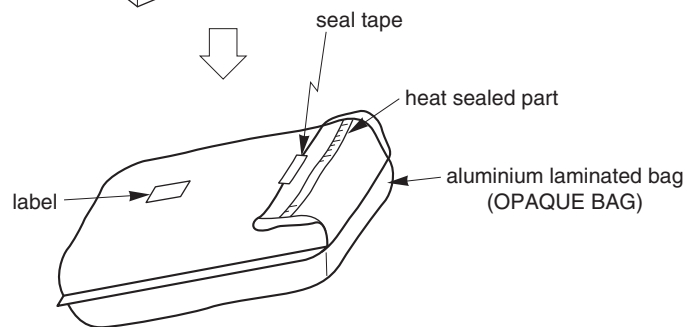

TRAY PACKING

1. CONTAINER

2. DRY PACK

3. INNER BOX

LABEL POSITION	SIDE OF BOX
INNER BOX	DIMENSION (W x L x H) 175 x 375 x 75 (mm)