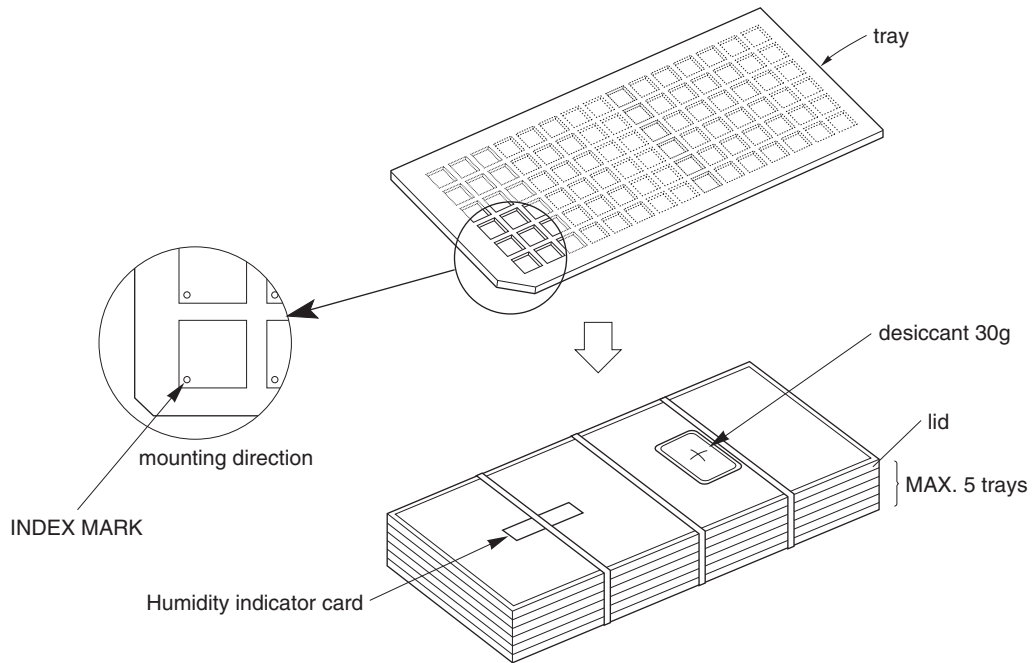

TRAY PACKING

1. CONTAINER

2. DRY PACK

3. INNER BOX

LABEL POSITION	SIDE OF BOX
INNER BOX	DIMENSION (W x L x H) 175 x 375 x 75 (mm)