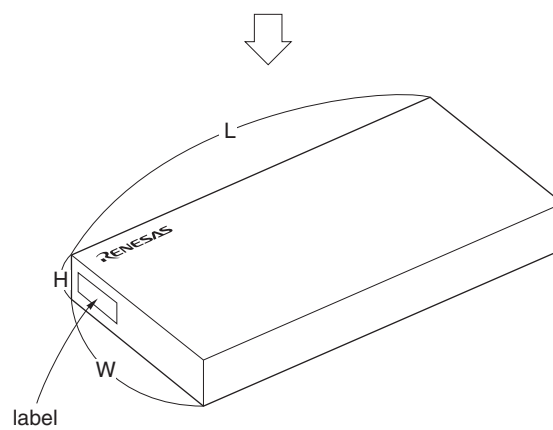

TRAY PACKING

1. CONTAINER

2. DRY PACK

3. INNER BOX

LABEL POSITION	SIDE OF BOX
INNER BOX	DIMENSION (W x L x H) 175 x 375 x 75 (mm)