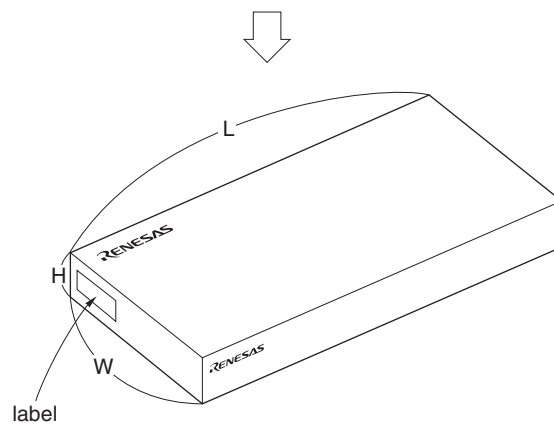

TRAY PACKING

1. CONTAINER

2. DRY PACK

3. INNER BOX

LABEL POSITION	SIDE OF BOX
INNER BOX	DIMENSION (W x L x H) 175 x 375 x 75 (mm)