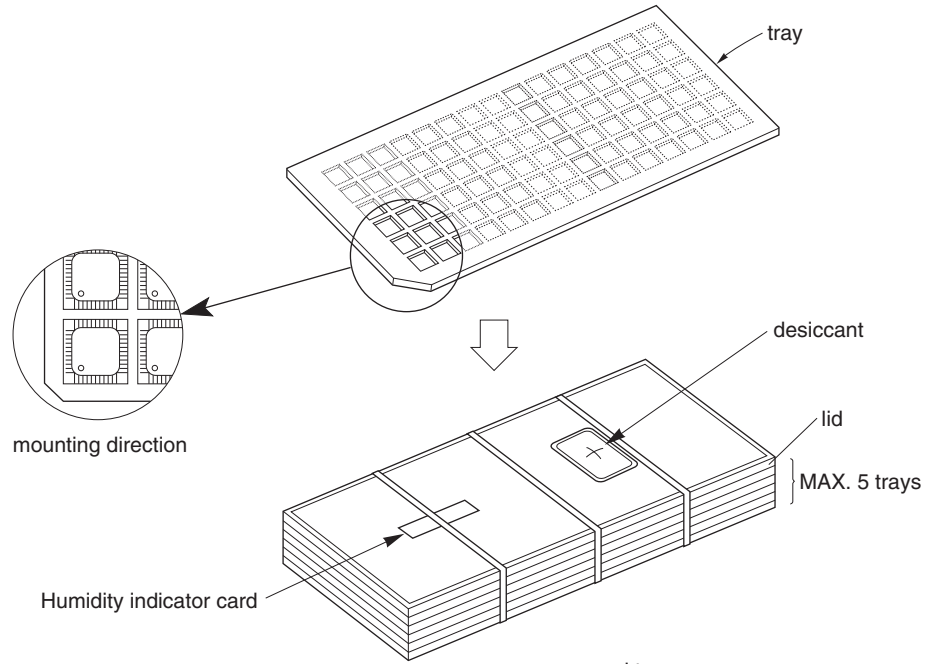

TRAY PACKING

1. CONTAINER

2. DRY PACK

3. INNER BOX

LABEL POSITION	SIDE OF BOX
INNER BOX	DIMENSION (W x L x H) 175 x 375 x 75 (mm)