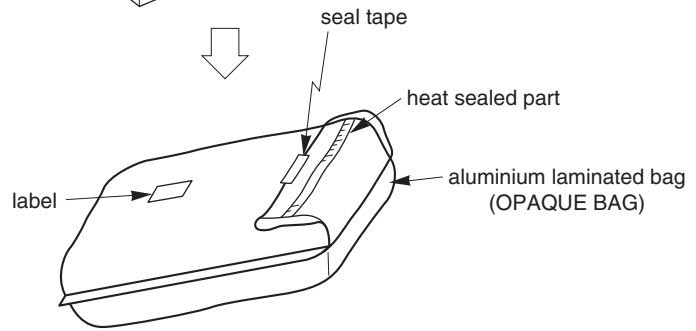

TRAY PACKING

1. CONTAINER

2. DRY PACK

3. INNER BOX

LABEL POSITION	SIDE OF BOX
INNER BOX	DIMENSION (W x L x H) 175 x 375 x 75 (mm)