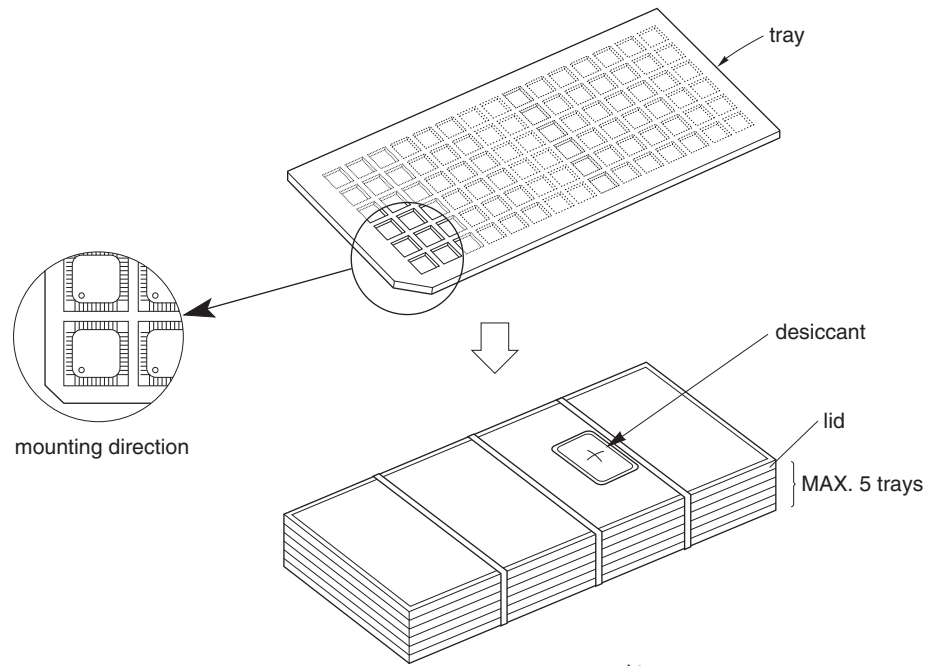

TRAY PACKING

1. CONTAINER

2. PACKING

3. INNER BOX

LABEL POSITION	SIDE OF BOX
INNER BOX	DIMENSION (W x L x H) 175 x 375 x 75 (mm)