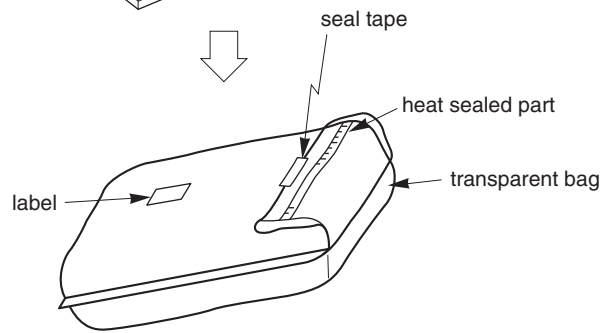

TRAY PACKING

1. CONTAINER

2. PACKING

3. INNER BOX

LABEL POSITION	SIDE OF BOX
INNER BOX	DIMENSION (W x L x H) 175 x 375 x 75 (mm)