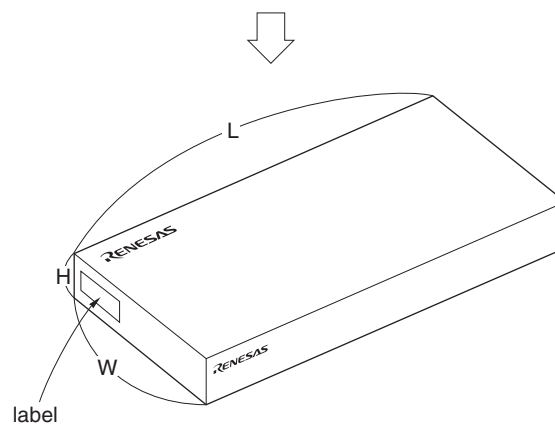

TRAY PACKING

1. CONTAINER

2. PACKING

3. INNER BOX

LABEL POSITION	SIDE OF BOX
INNER BOX	DIMENSION (W x L x H) 175 x 375 x 75 (mm)