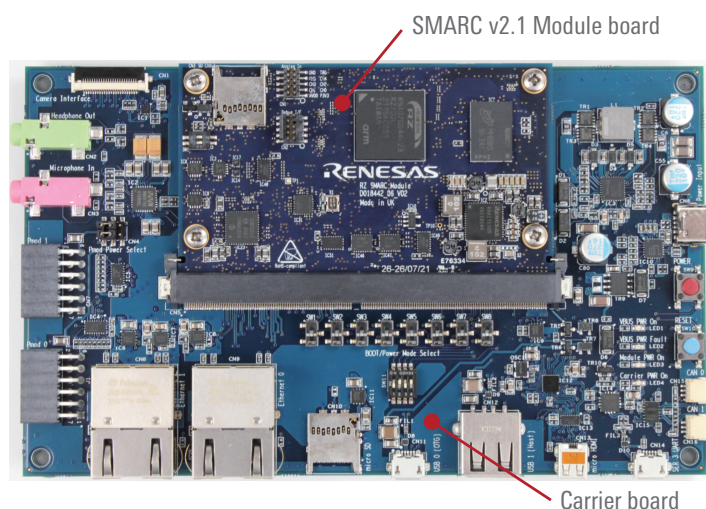

Renesas RZ/G2L, RZ/G2LC, RZ/G2UL

Evaluation Board Kit (EVK)

- Carrier board (Dimension: 160mm x 100mm)
 - Gigabit Ethernet x2
 - USB2.0 x 2ch (OTG x1ch, Host x1ch)
 - MIPI CSI-2 Camera connector (can connect to Google Coral Camera)
 - Micro HDMI (output) connector (Convert MIPI DSI output to HDMI)
 - External Storage: micro SD x1
 - Audio Line in x1
 - Audio Line out x1
 - PMOD x2
 - USB-Type C for Power Input

RZ/G2L, RZ/G2LC

- Module board (Dimension: 82 mm x 50mm)
 - Processor: RZ/G2L / RZ/G2LC
 - Main Memory:
 - 2GB DDR4 (2GB x1) for RZ/G2L
 - 1GB DDR4 (1GB x1) for RZ/G2LC
 - QSPI NOR FLASH: 64MB
 - eMMC Memory: 64GB
 - External Storage: micro SD x1 (Exclusive with eMMC)
 - A/D Converter Interface for RZ/G2L
 - JTAG connector
 - PMIC (RAA215300)

RZ/G2UL

- Module board (Dimension: 82 mm x 50mm)
 - Processor: RZ/G2UL (Type-1)
 - Main Memory:
 - 1GB DDR4 (1GB x1)
 - QSPI NOR FLASH: 128Mb (AT25QL128A)
 - eMMC Memory: 64GB
 - External Storage: micro SD x1 (Exclusive with eMMC)
 - A/D Converter Interface
 - JTAG connector
 - PMIC (DA9062)
- Parallel to HDMI Conversion board

製品情報

Product Group		RZ/G2L	RZ/G2LC	RZ/G2UL (Type-1)
Arm Cortex-A55	Dual	✓	✓	—
	Single	✓	✓	✓
Arm Cortex-M33		✓	✓	✓
3D Graphics		✓	✓	—
Video Codec (H.264)		✓	—	—
Display Interface		MIPI DSI or Parallel	MIPI DSI	Parallel
Camera Interface		MIPI CSI-2 or Parallel	MIPI CSI-2	MIPI CSI-2
Gigabit Ethernet		2ch	1ch	2ch
12-bit A/D Converter		8ch	—	2ch
Package (PBGA)		551pin, 21 x 21mm (0.8mm pitch)	361pin, 13 x 13mm (0.5mm pitch)	361pin, 13 x 13mm (0.5mm pitch)
		456pin, 15 x 15mm (0.5mm pitch)		