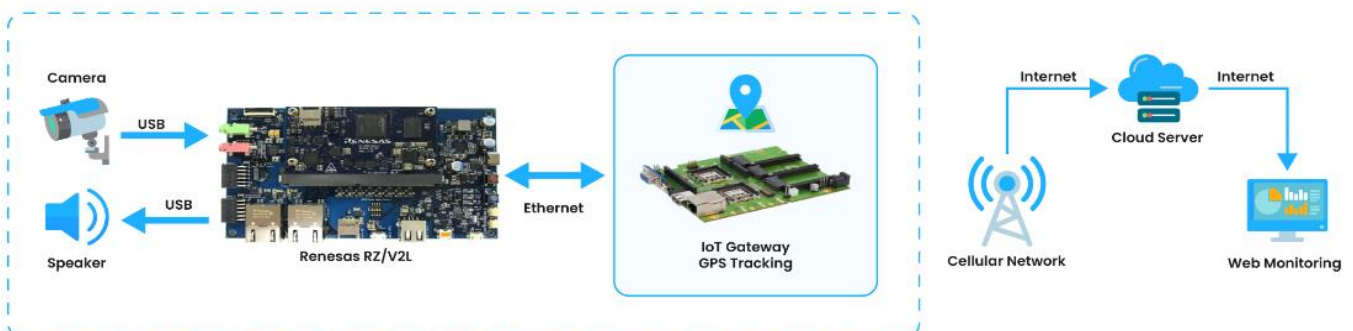

Diagrams/Graphics

Target Markets and Applications

- Logistics and transportation

www.tmainnovation.com/en/solutions/driver-monitoring-system