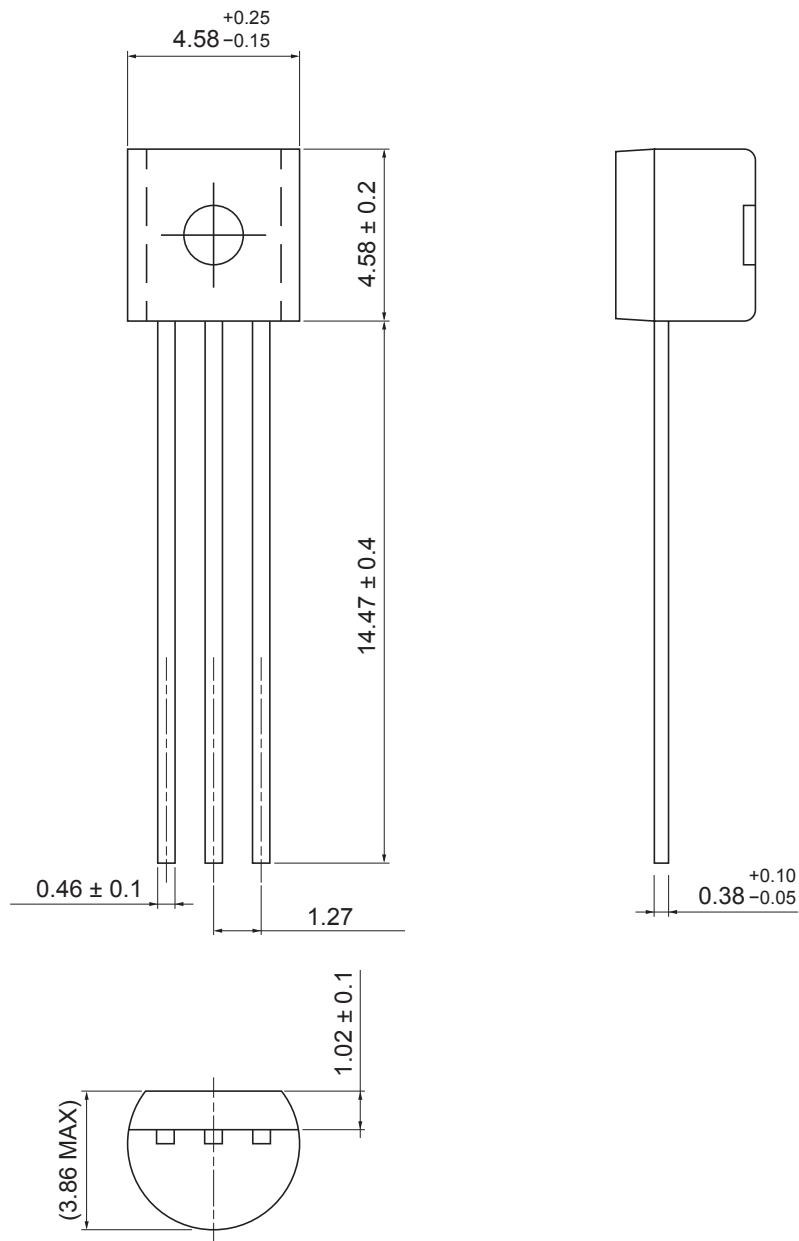

JEITA Package Code	RENESAS Code	Previous Code	MASS (Typ) [g]
SC-43A	PRSS0003DJ-A	TO-92	0.23

Unit: mm

The dimensional figures indicate representative values unless otherwise the tolerance is specified.