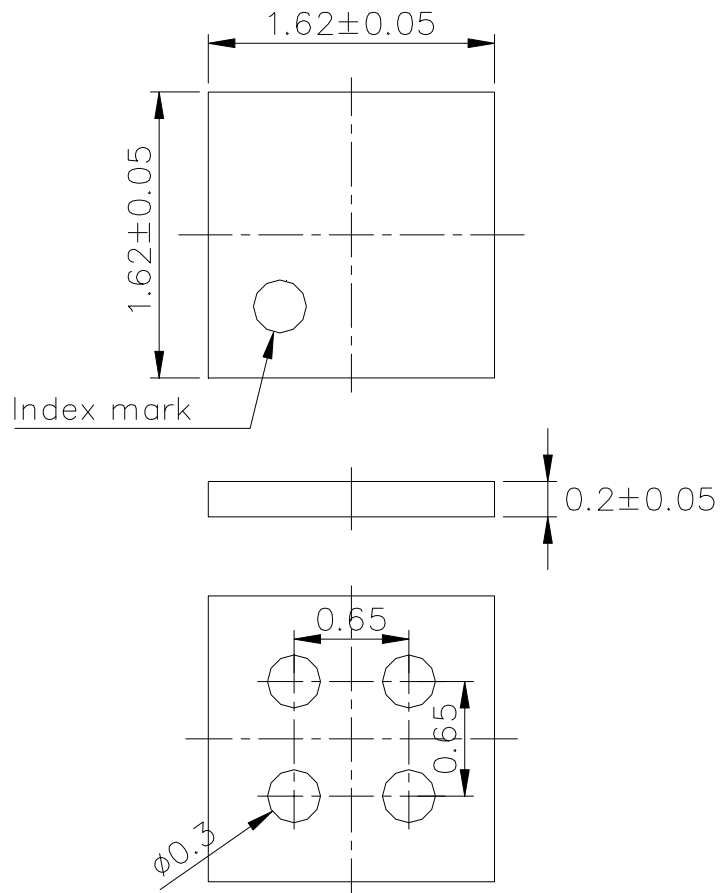

JEITA Package code	RENESAS code	Previous code	MASS(TYP.)[g]
-	SXLG0004JB-A	P4Q1-65-221	0.00152

Unit: mm

S1: SOURCE 1
S2: SOURCE 2
G1: GATE 1
G2: GATE 2

TERMINAL LAYOUT (Top view)