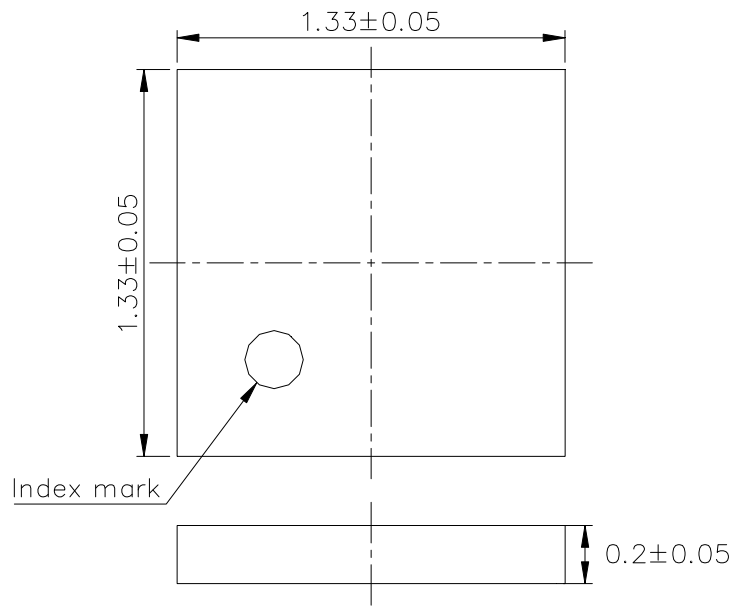

JEITA Package code	RENESAS code	Previous code	MASS(TYP.)[g]
-	SXLG0004JC-A	P4Q1-65-321	0.001

Unit: mm

S1: SOURCE 1
S2: SOURCE 2
G1: GATE 1
G2: GATE 2

TERMINAL LAYOUT (Top view)