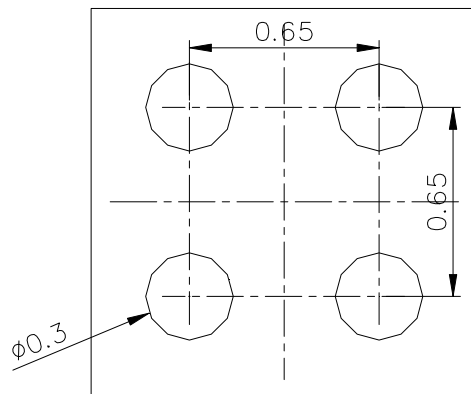

JEITA Package code	RENESAS code	Previous code	MASS(TYP.)[g]
-	SXLG0004JC-A	P4Q1-65-321	0.001

Unit: mm

S1: SOURCE 1
S2: SOURCE 2
G1: GATE 1
G2: GATE 2

TERMINAL LAYOUT (Top view)