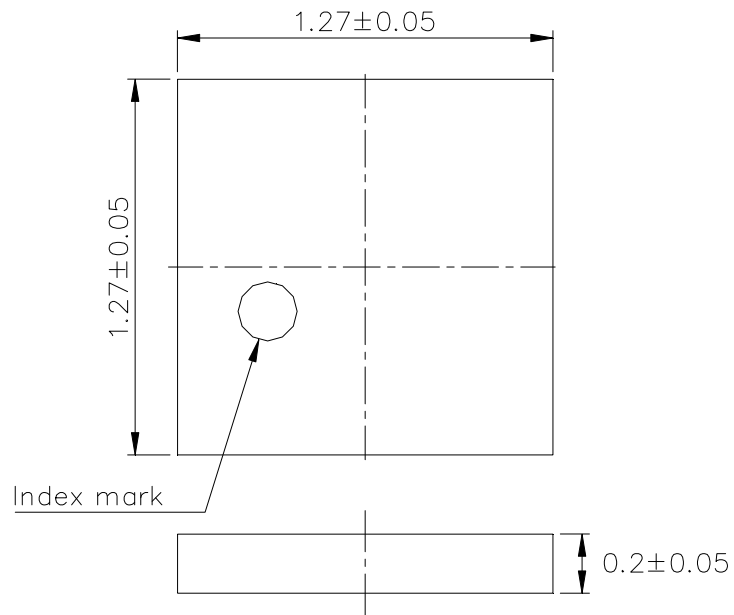

JEITA Package code	RENESAS code	Previous code	MASS(TYP.)[g]
-	SXLG0004JE-A	P4Q1-65-621	0.00086

Unit: mm

S1: SOURCE 1
S2: SOURCE 2
G1: GATE 1
G2: GATE 2

TERMINAL LAYOUT (Top view)