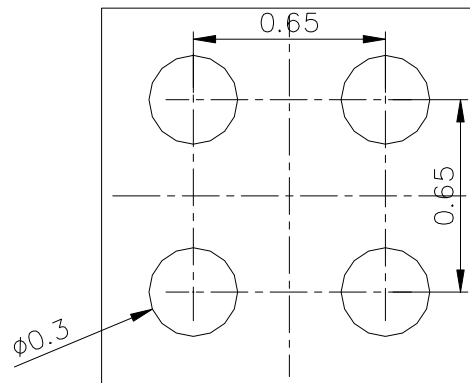

JEITA Package code	RENESAS code	Previous code	MASS(TYP.)[g]
-	SXLG0004JE-A	P4Q1-65-621	0.00086

Unit: mm

S1: SOURCE 1
S2: SOURCE 2
G1: GATE 1
G2: GATE 2

TERMINAL LAYOUT (Top view)