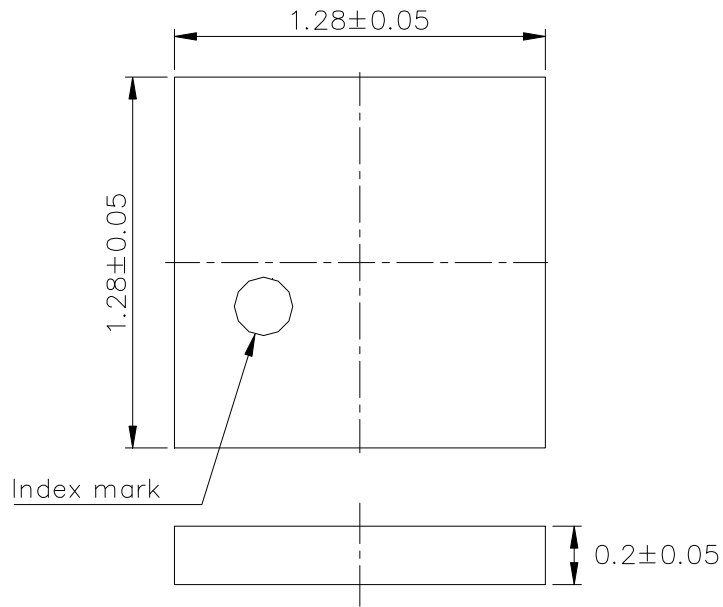

JEITA Package code	RENESAS code	Previous code	MASS(TYP.)[g]
-	SXLG0004JF-A	P4Q1-65-721	0.00086

Unit: mm

S1: SOURCE 1
S2: SOURCE 2
G1: GATE 1
G2: GATE 2

TERMINAL LAYOUT (Top view)