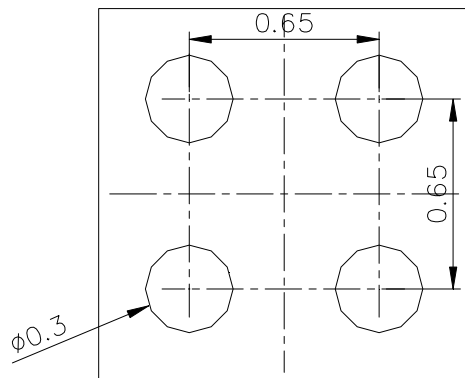

JEITA Package code	RENESAS code	Previous code	MASS(TYP.)[g]
-	SXLG0004JF-A	P4Q1-65-721	0.00086

Unit: mm

S1: SOURCE 1
S2: SOURCE 2
G1: GATE 1
G2: GATE 2

TERMINAL LAYOUT (Top view)