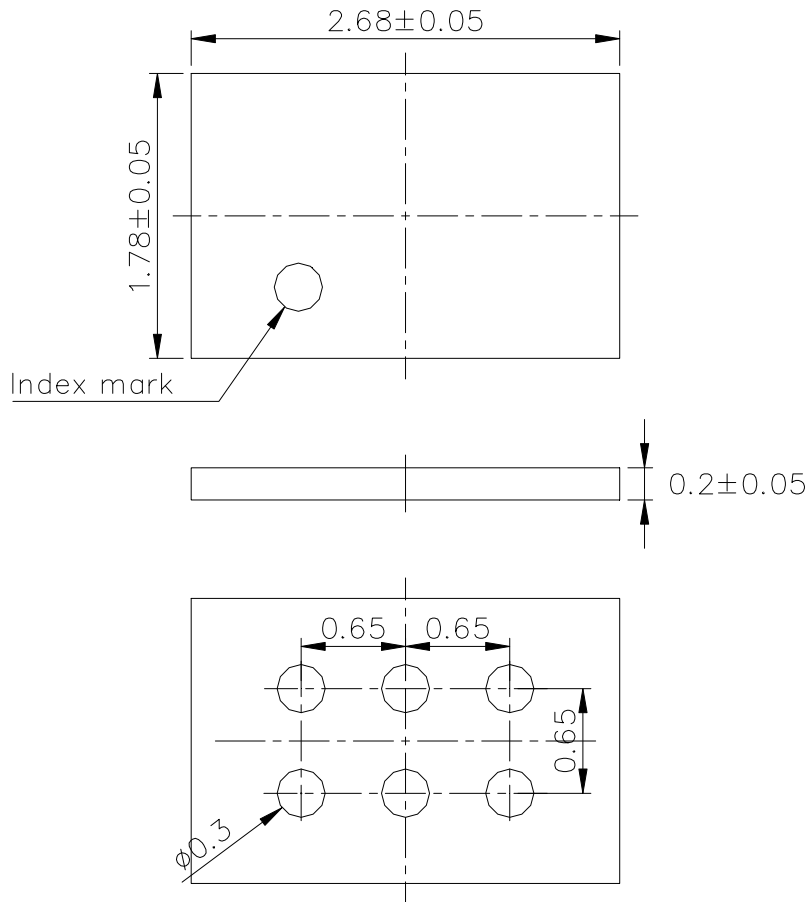

JEITA Package code	RENESAS code	Previous code	MASS(TYP.)[g]
-	SXLG0006JE-A	P6Q2-65-521	0.00246

Unit: mm

S1: SOURCE 1
S2: SOURCE 2
G1: GATE 1
G2: GATE 2

TERMINAL LAYOUT (Top view)