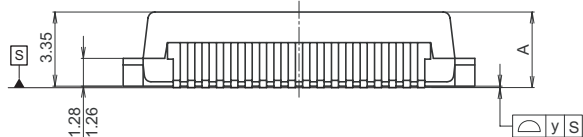

JEITA Package Code	RENESAS Code	Previous Code	MASS[Typ.]
P-HSSOP36-11x14.1-0.65	PRSP0036JC-A	—	1.96g

NOTE)
 1.DIMENSION"*1"AND"*2"DO NOT INCLUDE MOLD FLASH.
 2.DIMENSION"*3"DOES NOT INCLUDE TRIM OFFSET.

Terminal cross section

Detail F

Reference Symbol	Dimension in Millimeters		
	Min	Nom	Max
D	13.95	14.1	14.25
E	10.9	11.0	11.1
A ₂	—	—	—
A ₁	0.01	0.05	0.10
A	—	—	3.6
b _p	0.27	0.32	0.37
b ₁	0.26	0.30	0.34
c	0.28	0.32	0.37
c ₁	0.26	0.30	0.34
θ	0°	—	8°
H _E	14.0	14.2	14.4
e	—	0.65	—
x	—	—	0.25
y	—	—	0.1
Z	—	—	—
L	0.65	0.8	0.95
L ₁	—	—	—