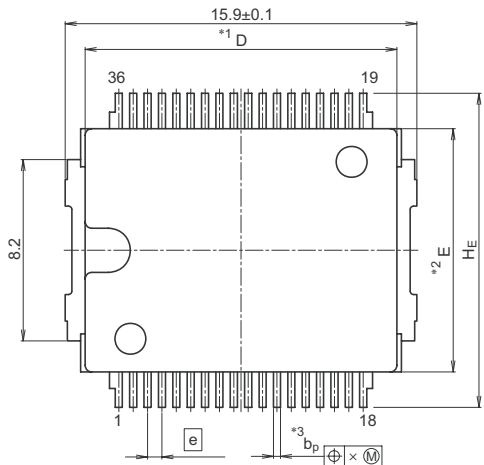

JEITA Package Code	RENESAS Code	Previous Code	MASS[Typ.]
P-HSSOP36-11x14.1-0.65	PRSP0036JC-A	—	1.96g

NOTE)
 1.DIMENSION"*1"AND"*2"DO NOT INCLUDE MOLD FLASH.
 2.DIMENSION"*3"DOES NOT INCLUDE TRIM OFFSET.

Terminal cross section

Detail F

Reference Symbol	Dimension in Millimeters		
	Min	Nom	Max
D	13.95	14.1	14.25
E	10.9	11.0	11.1
A ₂	—	—	—
A ₁	0.01	0.05	0.10
A	—	—	3.6
b _p	0.27	0.32	0.37
b ₁	0.26	0.30	0.34
c	0.28	0.32	0.37
c ₁	0.26	0.30	0.34
θ	0°	—	8°
H _E	14.0	14.2	14.4
e	—	0.65	—
x	—	—	0.25
y	—	—	0.1
Z	—	—	—
L	0.65	0.8	0.95
L ₁	—	—	—