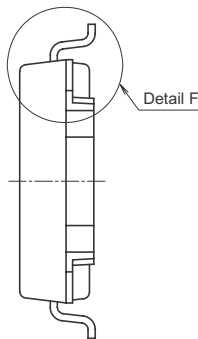

JEITA Package Code	RENESAS Code	Previous Code	MASS[Typ.]
P-HSSOP36-11x14.1-0.65	PRSP0036JC-A	—	1.96g

NOTE)
 1.DIMENSION"*1"AND"*2"DO NOT INCLUDE MOLD FLASH.
 2.DIMENSION"*3"DOES NOT INCLUDE TRIM OFFSET.

Terminal cross section

Detail F

Reference Symbol	Dimension in Millimeters		
	Min	Nom	Max
D	13.95	14.1	14.25
E	10.9	11.0	11.1
A ₂	—	—	—
A ₁	0.01	0.05	0.10
A	—	—	3.6
b _p	0.27	0.32	0.37
b ₁	0.26	0.30	0.34
c	0.28	0.32	0.37
c ₁	0.26	0.30	0.34
θ	0°	—	8°
H _E	14.0	14.2	14.4
e	—	0.65	—
x	—	—	0.25
y	—	—	0.1
Z	—	—	—
L	0.65	0.8	0.95
L ₁	—	—	—