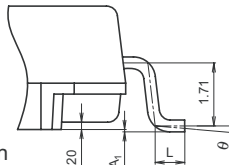

JEITA Package Code	RENESAS Code	Previous Code	MASS[Typ.]
P-HSSOP36-11x14.1-0.65	PRSP0036JC-A	—	1.96g

NOTE)
 1.DIMENSION"*1"AND"*2"DO NOT INCLUDE MOLD FLASH.
 2.DIMENSION"*3"DOES NOT INCLUDE TRIM OFFSET.

Terminal cross section

Detail F

Reference Symbol	Dimension in Millimeters		
	Min	Nom	Max
D	13.95	14.1	14.25
E	10.9	11.0	11.1
A ₂	—	—	—
A ₁	0.01	0.05	0.10
A	—	—	3.6
b _p	0.27	0.32	0.37
b ₁	0.26	0.30	0.34
c	0.28	0.32	0.37
c ₁	0.26	0.30	0.34
θ	0°	—	8°
H _E	14.0	14.2	14.4
e	—	0.65	—
x	—	—	0.25
y	—	—	0.1
Z	—	—	—
L	0.65	0.8	0.95
L ₁	—	—	—