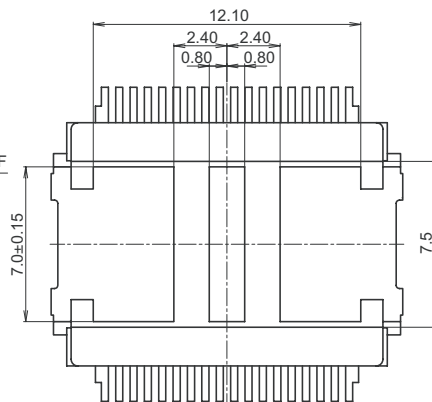

JEITA Package Code	RENESAS Code	Previous Code	MASS[Typ.]
P-HSSOP36-11x14.1-0.65	PRSP0036JC-A	—	1.96g

NOTE)
 1.DIMENSION"*1"AND"*2"DO NOT INCLUDE MOLD FLASH.
 2.DIMENSION"*3"DOES NOT INCLUDE TRIM OFFSET.

Terminal cross section

Detail F

Reference Symbol	Dimension in Millimeters		
	Min	Nom	Max
D	13.95	14.1	14.25
E	10.9	11.0	11.1
A ₂	—	—	—
A ₁	0.01	0.05	0.10
A	—	—	3.6
b _p	0.27	0.32	0.37
b ₁	0.26	0.30	0.34
c	0.28	0.32	0.37
c ₁	0.26	0.30	0.34
θ	0°	—	8°
H _E	14.0	14.2	14.4
e	—	0.65	—
x	—	—	0.25
y	—	—	0.1
Z	—	—	—
L	0.65	0.8	0.95
L ₁	—	—	—