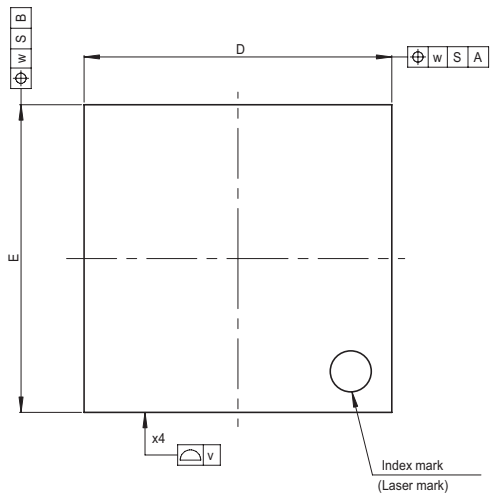

| | | | |
|--------------------|--------------|---------------|------------|
| JEITA Package Code | RENESAS Code | Previous Code | MASS[Typ.] |
| P-LFPGA49-6x6-0.80 | PLBG0049GA-A | 49FHE | 0.1g |

| Reference Symbol | Dimension in Millimeters | | |
|------------------|--------------------------|------|------|
| | Min | Nom | Max |
| D | — | 6.0 | — |
| E | — | 6.0 | — |
| v | — | — | 0.15 |
| w | — | — | 0.20 |
| A | — | — | 1.4 |
| A ₁ | 0.3 | 0.35 | 0.4 |
| E | — | 0.8 | — |
| b | 0.4 | 0.45 | 0.5 |
| x | — | — | 0.08 |
| y | — | — | 0.10 |
| Z _D | — | 0.6 | — |
| Z _E | — | 0.6 | — |