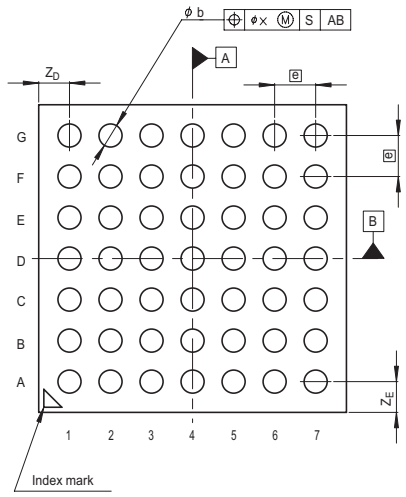

| | | | |
|--------------------|--------------|---------------|------------|
| JEITA Package Code | RENESAS Code | Previous Code | MASS[Typ.] |
| P-LFPGA49-6x6-0.80 | PLBG0049GA-A | 49FHE | 0.1g |

| Reference Symbol | Dimension in Millimeters | | |
|------------------|--------------------------|------|------|
| | Min | Nom | Max |
| D | — | 6.0 | — |
| E | — | 6.0 | — |
| v | — | — | 0.15 |
| w | — | — | 0.20 |
| A | — | — | 1.4 |
| A ₁ | 0.3 | 0.35 | 0.4 |
| E | — | 0.8 | — |
| b | 0.4 | 0.45 | 0.5 |
| x | — | — | 0.08 |
| y | — | — | 0.10 |
| Z _D | — | 0.6 | — |
| Z _E | — | 0.6 | — |