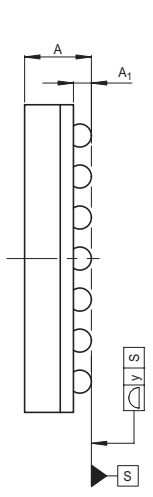

| | | | |
|--------------------|--------------|---------------|------------|
| JEITA Package Code | RENESAS Code | Previous Code | MASS[Typ.] |
| P-LFPGA49-6x6-0.80 | PLBG0049GA-A | 49FHE | 0.1g |

| Reference Symbol | Dimension in Millimeters | | |
|------------------|--------------------------|------|------|
| | Min | Nom | Max |
| D | — | 6.0 | — |
| E | — | 6.0 | — |
| v | — | — | 0.15 |
| w | — | — | 0.20 |
| A | — | — | 1.4 |
| A ₁ | 0.3 | 0.35 | 0.4 |
| E | — | 0.8 | — |
| b | 0.4 | 0.45 | 0.5 |
| x | — | — | 0.08 |
| y | — | — | 0.10 |
| Z _D | — | 0.6 | — |
| Z _E | — | 0.6 | — |