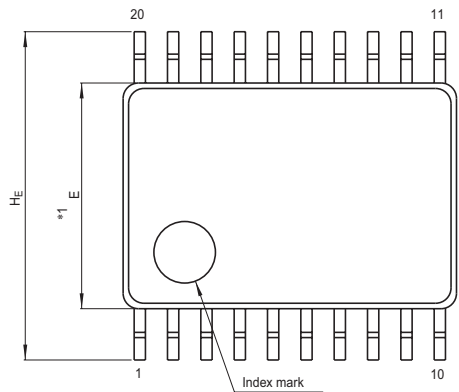

JEITA Package Code	RENESAS Code	Previous Code	MASS[Typ.]
P-LSSOP20-4.4x6.5-0.65	PLSP0020JB-A	20P2F-A	0.1g

Detail F

NOTE)  
 1. DIMENSIONS \*\*1\* AND \*\*2\* DO NOT INCLUDE MOLD FLASH.  
 2. DIMENSION \*\*3\* DOES NOT INCLUDE TRIM OFFSET.

Reference Symbol	Dimension in Millimeters		
	Min	Nom	Max
D	6.4	6.5	6.6
E	4.3	4.4	4.5
A <sub>2</sub>	—	1.15	—
A	—	—	1.45
A <sub>1</sub>	0	0.1	0.2
b <sub>p</sub>	0.17	0.22	0.32
c	0.13	0.15	0.2
θ	0°	—	10°
H <sub>E</sub>	6.2	6.4	6.6
e	0.53	0.65	0.77
y	—	—	0.10
L	0.3	0.5	0.7