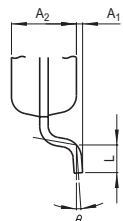

JEITA Package Code	RENESAS Code	Previous Code	MASS[Typ.]
P-LSSOP20-4.4x6.5-0.65	PLSP0020JB-A	20P2F-A	0.1g

Detail F

NOTE)  
 1. DIMENSIONS \*\*1\* AND \*\*2\* DO NOT INCLUDE MOLD FLASH.  
 2. DIMENSION \*\*3\* DOES NOT INCLUDE TRIM OFFSET.

Reference Symbol	Dimension in Millimeters		
	Min	Nom	Max
D	6.4	6.5	6.6
E	4.3	4.4	4.5
A <sub>2</sub>	—	1.15	—
A	—	—	1.45
A <sub>1</sub>	0	0.1	0.2
b <sub>p</sub>	0.17	0.22	0.32
c	0.13	0.15	0.2
θ	0°	—	10°
H <sub>E</sub>	6.2	6.4	6.6
e	0.53	0.65	0.77
y	—	—	0.10
L	0.3	0.5	0.7