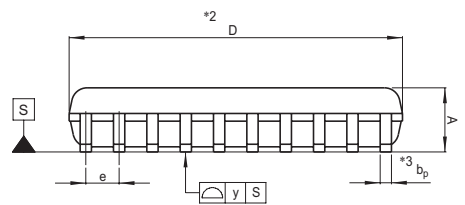

JEITA Package Code	RENESAS Code	Previous Code	MASS[Typ.]
P-LSSOP20-4.4x6.5-0.65	PLSP0020JB-A	20P2F-A	0.1g

Detail F

NOTE)  
 1. DIMENSIONS \*\*1\* AND \*\*2\* DO NOT INCLUDE MOLD FLASH.  
 2. DIMENSION \*\*3\* DOES NOT INCLUDE TRIM OFFSET.

Reference Symbol	Dimension in Millimeters		
	Min	Nom	Max
D	6.4	6.5	6.6
E	4.3	4.4	4.5
A <sub>2</sub>	—	1.15	—
A	—	—	1.45
A <sub>1</sub>	0	0.1	0.2
b <sub>p</sub>	0.17	0.22	0.32
c	0.13	0.15	0.2
θ	0°	—	10°
H <sub>E</sub>	6.2	6.4	6.6
e	0.53	0.65	0.77
y	—	—	0.10
L	0.3	0.5	0.7