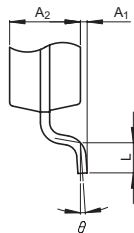

JEITA Package Code	RENESAS Code	Previous Code	MASS[Typ.]
P-LSSOP24-5.6x7.8-0.65	PLSP0024JB-A	24P2F-A	0.1g

Detail F

- NOTE)
1. DIMENSIONS *1" AND *2" DO NOT INCLUDE MOLD FLASH.
 2. DIMENSION *3" DOES NOT INCLUDE TRIM OFFSET.

Reference Symbol	Dimension in Millimeters		
	Min	Nom	Max
D	7.7	7.8	7.9
E	5.5	5.6	5.7
A ₂	—	1.15	—
H _D	—	—	—
H _E	7.4	7.6	7.8
A	—	—	1.45
A ₁	0	0.1	0.2
b _p	0.17	0.22	0.32
c	0.13	0.15	0.2
θ	0°	—	10°
Ⓢ	—	0.65	—
x	—	—	0.13
y	—	—	0.10
Z _D	—	0.325	—
Z _E	—	—	—
L	0.3	0.5	0.7