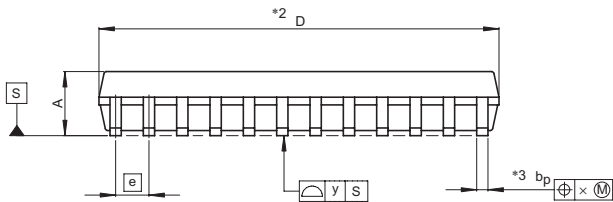

JEITA Package Code	RENESAS Code	Previous Code	MASS[Typ.]
P-LSSOP24-5.6x7.8-0.65	PLSP0024JB-A	24P2F-A	0.1g

Detail F

- NOTE)
1. DIMENSIONS *1" AND *2" DO NOT INCLUDE MOLD FLASH.
 2. DIMENSION *3" DOES NOT INCLUDE TRIM OFFSET.

Reference Symbol	Dimension in Millimeters		
	Min	Nom	Max
D	7.7	7.8	7.9
E	5.5	5.6	5.7
A ₂	—	1.15	—
H _D	—	—	—
H _E	7.4	7.6	7.8
A	—	—	1.45
A ₁	0	0.1	0.2
b _p	0.17	0.22	0.32
c	0.13	0.15	0.2
θ	0°	—	10°
Ⓢ	—	0.65	—
x	—	—	0.13
y	—	—	0.10
Z _D	—	0.325	—
Z _E	—	—	—
L	0.3	0.5	0.7