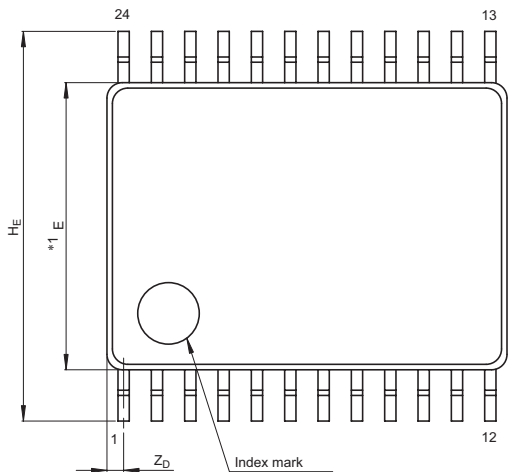

JEITA Package Code	RENESAS Code	Previous Code	MASS[Typ.]
P-LSSOP24-5.6x7.8-0.65	PLSP0024JB-A	24P2F-A	0.1g

Detail F

- NOTE)
1. DIMENSIONS *1" AND *2" DO NOT INCLUDE MOLD FLASH.
 2. DIMENSION *3" DOES NOT INCLUDE TRIM OFFSET.

Reference Symbol	Dimension in Millimeters		
	Min	Nom	Max
D	7.7	7.8	7.9
E	5.5	5.6	5.7
A ₂	—	1.15	—
H _D	—	—	—
H _E	7.4	7.6	7.8
A	—	—	1.45
A ₁	0	0.1	0.2
b _p	0.17	0.22	0.32
c	0.13	0.15	0.2
θ	0°	—	10°
Ⓢ	—	0.65	—
x	—	—	0.13
y	—	—	0.10
Z _D	—	0.325	—
Z _E	—	—	—
L	0.3	0.5	0.7