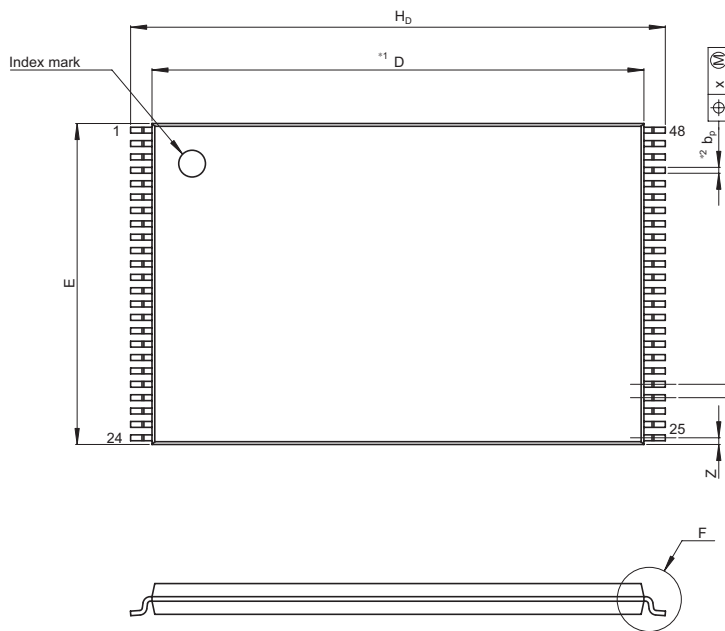

JEITA Package Code

RENESAS Code

Previous Code

MASS[Typ.]

P-TSOP(1)48-12x18.4-0.50

PTSA0048KB-A

TFP-48DA/TFP-48DAV

0.52g

NOTE)

1. DIMENSION *1" DOES NOT INCLUDE MOLD FLASH.
2. DIMENSION *2" DOES NOT INCLUDE TRIM OFFSET.

Terminal cross section

Detail F

Reference Symbol	Dimension in Millimeters		
	Min	Nom	Max
D	—	18.40	—
E	—	12.00	12.40
A ₂	—	—	—
A ₁	0.00	0.05	0.10
A	—	—	1.20
b _p	0.14	0.22	0.30
b ₁	—	0.20	—
c	0.12	0.17	0.22
c ₁	—	0.125	—
θ	0	—	8
H _E	19.80	20.00	20.20
[e]	—	0.50	—
x	—	—	0.08
y	—	—	0.10
Z	—	—	0.45
L	0.40	0.50	0.60
L ₁	—	0.80	—