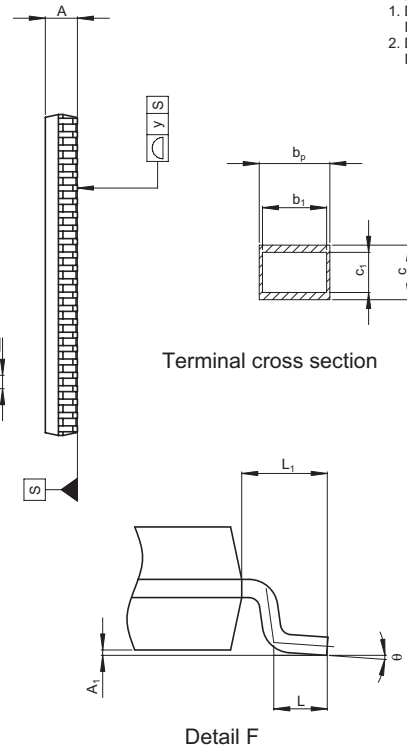

JEITA Package Code

RENESAS Code

Previous Code

MASS[Typ.]

P-TSOP(1)48-12x18.4-0.50

PTSA0048KB-A

TFP-48DA/TFP-48DAV

0.52g

NOTE)

1. DIMENSION *1" DOES NOT INCLUDE MOLD FLASH.
2. DIMENSION *2" DOES NOT INCLUDE TRIM OFFSET.

Terminal cross section

Detail F

Reference Symbol	Dimension in Millimeters		
	Min	Nom	Max
D	—	18.40	—
E	—	12.00	12.40
A ₂	—	—	—
A ₁	0.00	0.05	0.10
A	—	—	1.20
b _p	0.14	0.22	0.30
b ₁	—	0.20	—
c	0.12	0.17	0.22
c ₁	—	0.125	—
θ	0	—	8
H _E	19.80	20.00	20.20
[e]	—	0.50	—
x	—	—	0.08
y	—	—	0.10
Z	—	—	0.45
L	0.40	0.50	0.60
L ₁	—	0.80	—