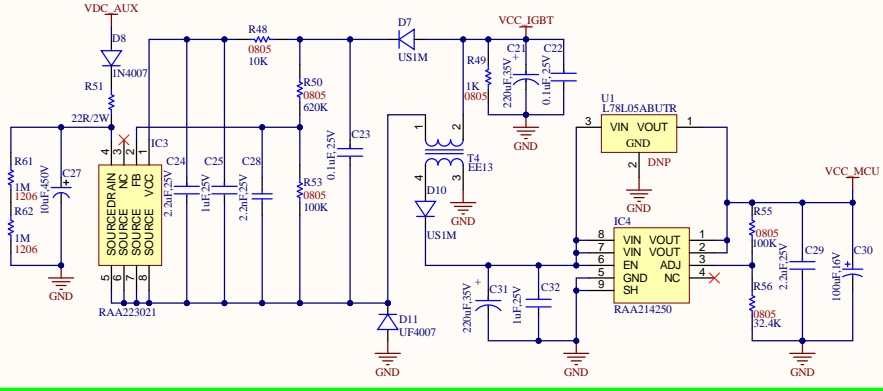

AC-DC and IGBT Driver:

Power Supply

AS048 Energy Efficient Induction Cooktop

AS048 Energy Efficient Induction Cooktop_1.2.sch

Release Date: 1/30/2024	Revision: 02	Drawn by: Gaurav	Checked by: Nitin	Approved by: Nitin
Last Updated: 1/30/2024				
SHEET 1 OF 1		Renesas Electronics India Pvt Ltd, Bangalore, India.		