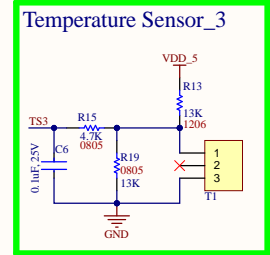

AC-DC and IGBT Driver:

Power Supply

AS048 Energy Efficient Induction Cooktop

AS048 Energy Efficient Induction Cooktop_1.2.sch

Release Date: 1/30/2024	Revision: 02	Drawn by: Gaurav	Checked by: Nitin	Approved by: Nitin
Last Updated: 1/30/2024				
SHEET 1 OF 1		Renesas Electronics India Pvt Ltd, Bangalore, India.		