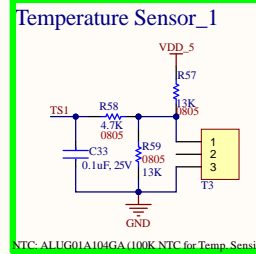

AC-DC and IGBT Driver:

Power Supply

AS048 Energy Efficient Induction Cooktop

AS048 Energy Efficient Induction Cooktop_1.2.sch

Release Date: 1/30/2024	Revision: 02	Drawn by: Gaurav	Checked by: Nitin	Approved by: Nitin
Last Updated: 1/30/2024				
SHEET 1 OF 1		Renesas Electronics India Pvt Ltd, Bangalore, India.		