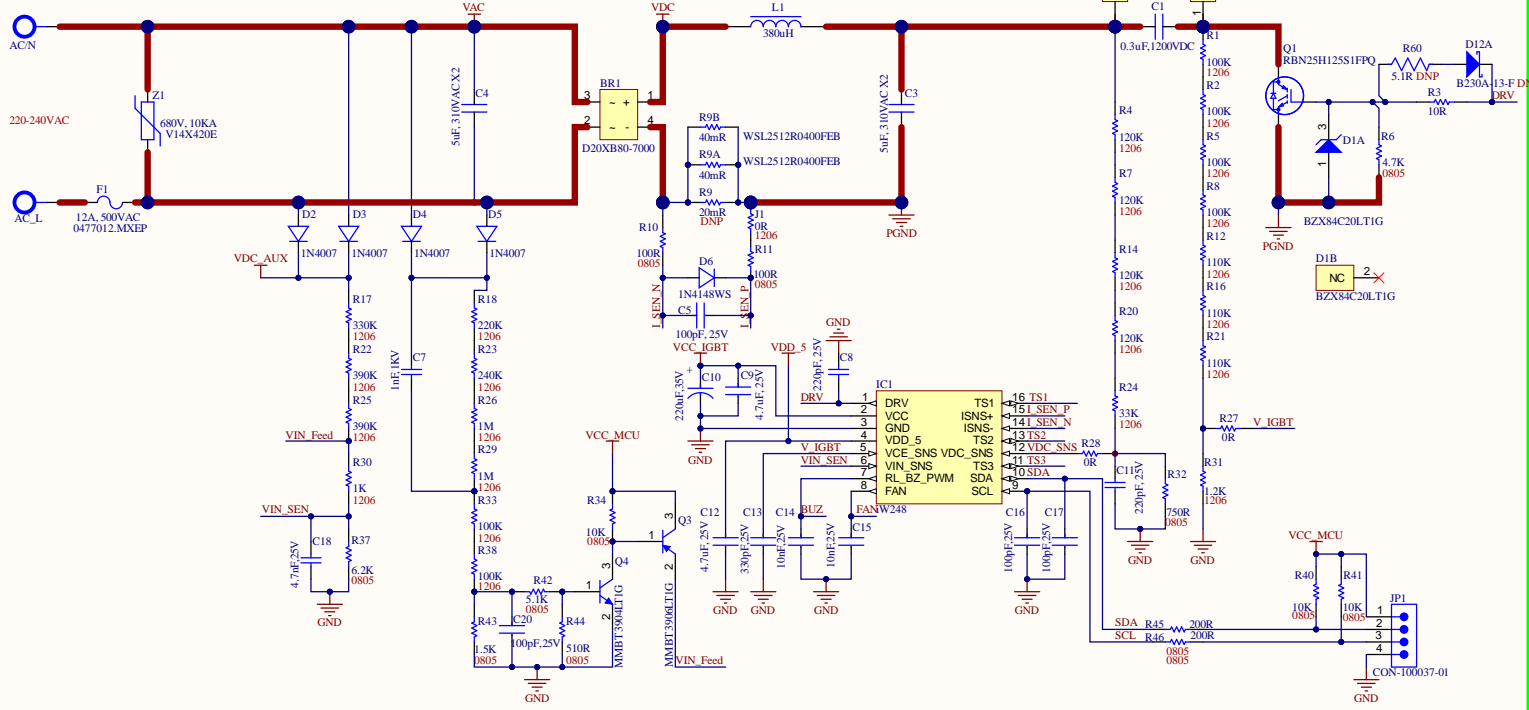

AC-DC and IGBT Driver:

Power Supply

AS048 Energy Efficient Induction Cooktop

AS048 Energy Efficient Induction Cooktop_1.2.sch

Release Date: 1/30/2024	Revision: 02	Drawn by: Gaurav	Checked by: Nitin	Approved by: Nitin
Last Updated: 1/30/2024				
SHEET 1 OF 1		Renesas Electronics India Pvt Ltd, Bangalore, India.		