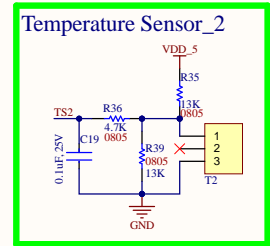

AC-DC and IGBT Driver:

Power Supply

AS048 Energy Efficient Induction Cooktop

AS048 Energy Efficient Induction Cooktop_1.2.sch

Release Date: 1/30/2024	Revision: 02	Drawn by: Gaurav	Checked by: Nitin	Approved by: Nitin
Last Updated: 1/30/2024				
SHEET 1 OF 1		Renesas Electronics India Pvt Ltd, Bangalore, India.		