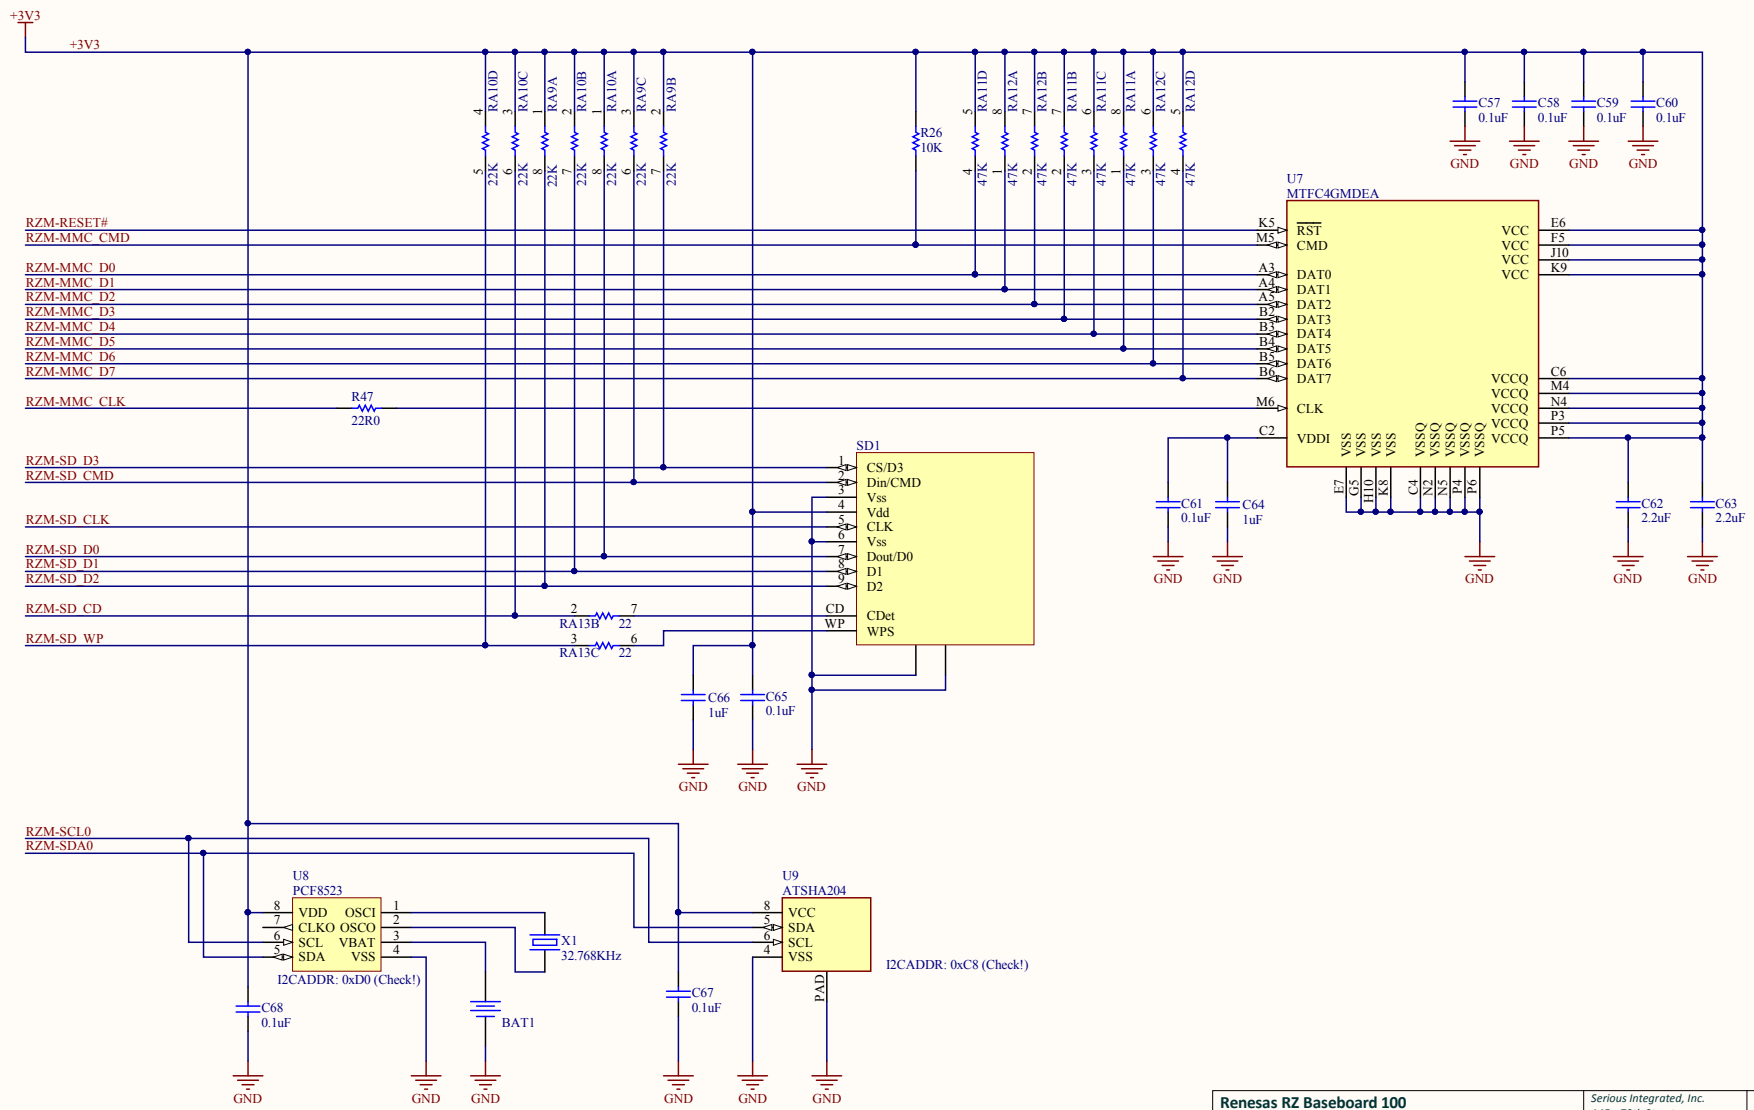

Program for Mode 0
 Vout1 = 1.8000V
 Vout2 = 3.3000V
 PORB = PG1 & PG2

Renesas RZ Baseboard 100		Serious Integrated, Inc.		
TFT LCD Power Supplies, Backlight Booster		145 s 79th Street		
Author: Jorge Amodio	Revision: 02	Chandler, AZ 85226		
Date: 4/15/2015	Time: 4:01:09 PM	USA		
File: RZB100_02-LCD_Power.SchDoc	Sheet 2 of 12	www.seriousintegrated.com		

Renesas RZ Baseboard 100		Serious Integrated, Inc. 145 s 79th Street Chandler, AZ 85226		
eMMC Memory, SD Card, EEPROM, RTCC, Switches		USA		
Author: Jorge Amodio	Revision: 02	www.seriousintegrated.com		
Date: 4/15/2015	Time: 4:01:10 PM	Sheet 4 of 12		
File: r28100_02-MMC-SD-RTC.SchDoc				

Renesas RZ Baseboard 100
10/100 BaseT Ethernet Interface

Author: Jorge Amodio
Date: 4/15/2015 Time: 4:01:10 PM
File: r28100_02-Ethernet.SchDoc

Revision: 02
Sheet 5 of 12

Serious Integrated, Inc.
145 s 79th Street
Chandler, AZ 85226
USA
www.seriousintegrated.com

Renesas RZ Baseboard 100
Camera/Image Capture

Author: Jorge Amodio

Date: 4/15/2015 Time: 4:01:10 PM

File: RZB100_02-Camera.SchDoc

Revision: 02

Sheet 7 of 12

Serious Integrated, Inc.
145 s 79th Street
Chandler, AZ 85226
USA
www.seriousintegrated.com