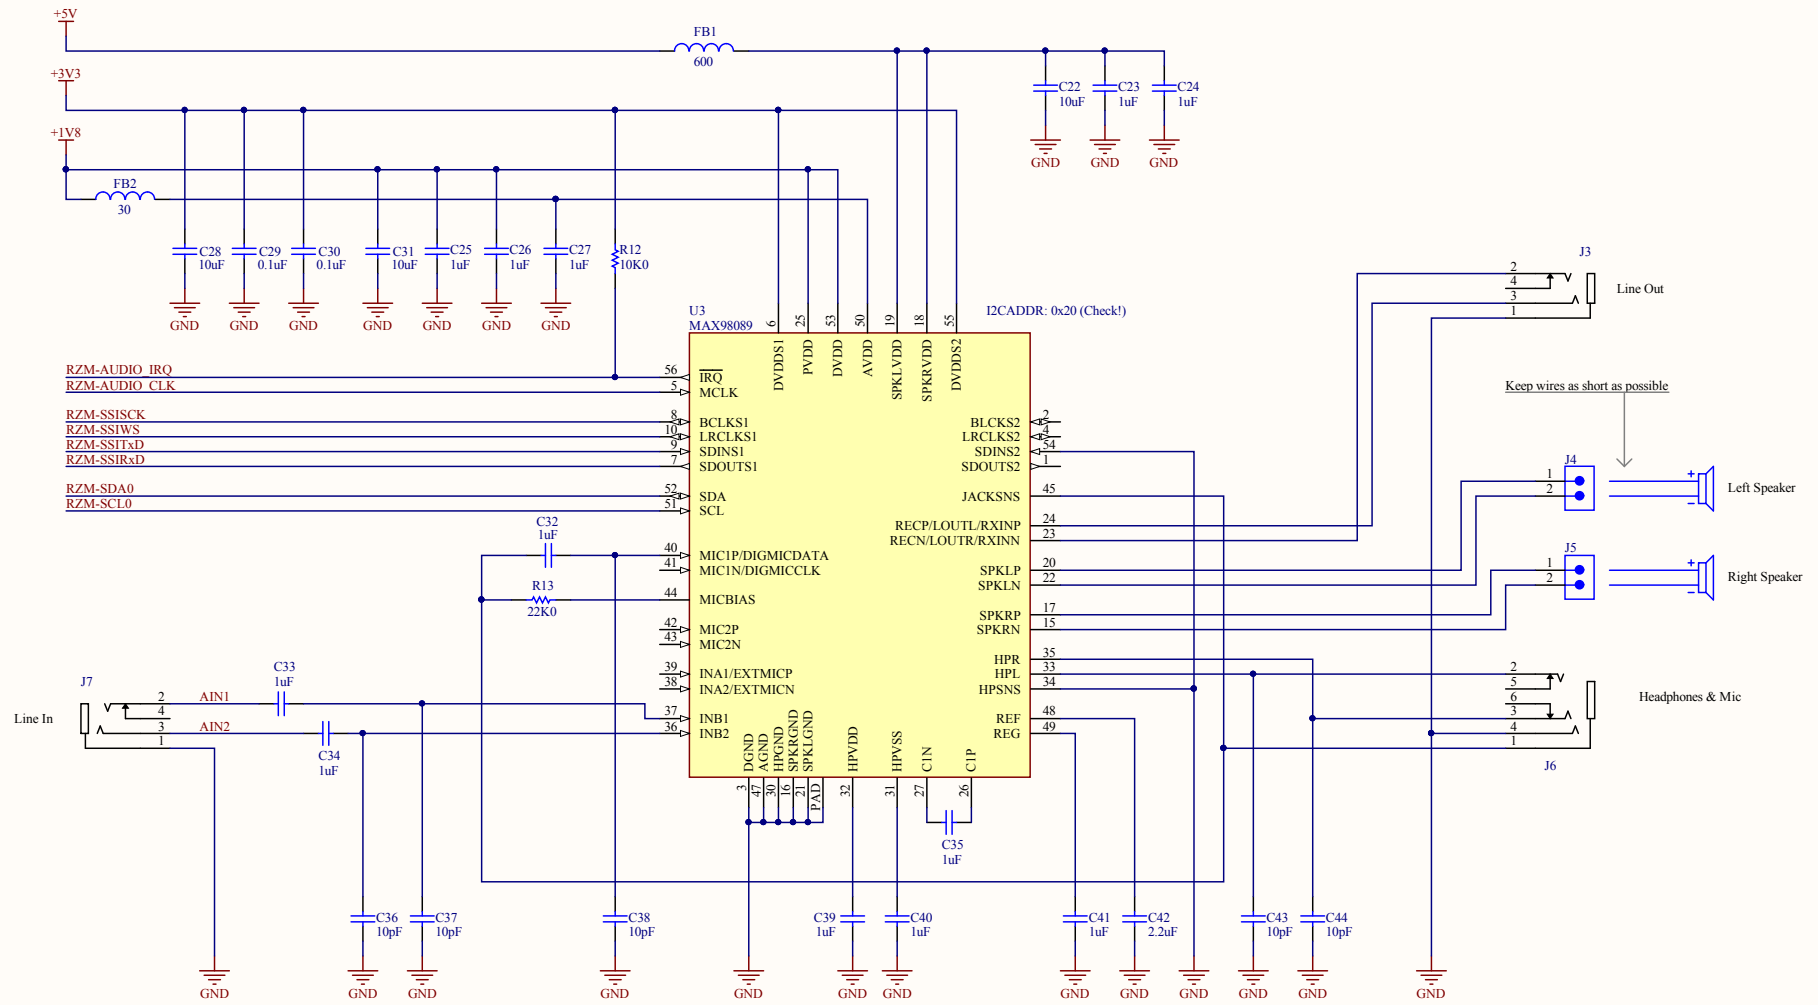

Renesas RZ Baseboard 100
10/100 BaseT Ethernet Interface

Author: Jorge Amodio
Date: 4/15/2015 Time: 4:01:10 PM
File: rz8100_02-Ethernet.SchDoc

Revision: 02
Sheet 5 of 12

Serious Integrated, Inc.
145 s 79th Street
Chandler, AZ 85226
USA
www.seriousintegrated.com

Renesas RZ Baseboard 100
Camera/Image Capture

Author: Jorge Amodio

Date: 4/15/2015

File: RZB100_02-Camera.SchDoc

Revision: 02

Time: 4:01:10 PM

Sheet 7 of 12

Serious Integrated, Inc.
145 s 79th Street
Chandler, AZ 85226
USA
www.seriousintegrated.com

Renesas RZ Baseboard 100		Serious Integrated, Inc.		
Audio Encoder, Decoder		145 s 79th Street		
Author: Jorge Amodio	Revision: 02	Chandler, AZ 85226		
Date: 4/15/2015	Time: 4:01:10 PM	USA		
File: RZB100_02-Audio_SchDoc	Sheet 9 of 12	www.seriousintegrated.com		

Board to Board connections via DDR2 SODIMM Socket

○ ○ ○ ○ ○ ○
S01 S02 S03 S04 S05 S06

Renesas RZ Baseboard 100		<small>Serious Integrated, Inc. 145 s 79th Street Chandler, AZ 85226</small>		
RZM100-RZB100 Interconnect		<small>USA</small>		
<small>Author: Jorge Amodio</small>	<small>Revision: 02</small>			
<small>Date: 4/15/2015</small>	<small>Time: 4:01:10 PM</small>	<small>Sheet 12of 12</small>	<small>www.seriousintegrated.com</small>	
<small>File: RZB100_02-Connectors.SchDoc</small>				