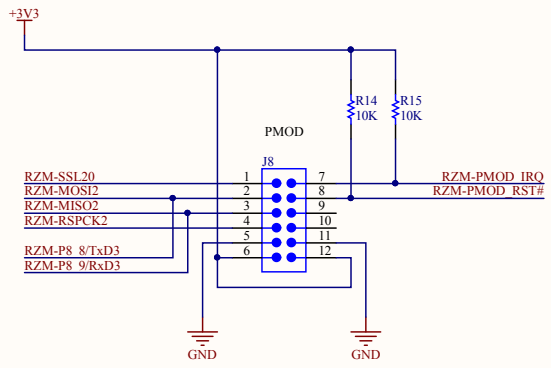

Renesas RZ Baseboard 100
10/100 BaseT Ethernet Interface

Author: Jorge Amodio
Date: 4/15/2015 Time: 4:01:10 PM
File: r28100_02-Ethernet.SchDoc

Revision: 02
Sheet 5 of 12

Serious Integrated, Inc.
145 s 79th Street
Chandler, AZ 85226
USA
www.seriousintegrated.com

Renesas RZ Baseboard 100
Camera/Image Capture

Author: Jorge Amodio

Date: 4/15/2015 Time: 4:01:10 PM

File: RZB100_02-Camera.SchDoc

Revision: 02

Sheet 7 of 12

Serious Integrated, Inc.
145 s 79th Street
Chandler, AZ 85226
USA
www.seriousintegrated.com

Renesas RZ Baseboard 100
 JTAG, Segger J-Link OB

Author: Jorge Amodio
 Date: 4/15/2015 Time: 4:01:10 PM
 File: RZB100_02-JTAG-JLink-SchDoc

Revision: 02
 Sheet 11 of 12

Serious Integrated, Inc.
 145 s 79th Street
 Chandler, AZ 85226
 USA
www.seriousintegrated.com