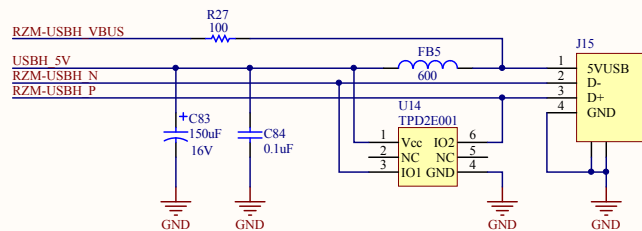

Renesas RZ Baseboard 100		Serious Integrated, Inc.		
TFT LCD Power Supplies, Backlight Booster		145 s 79th Street		
Author: Jorge Amodio	Revision: 02	Chandler, AZ 85226		
Date: 4/15/2015	Time: 4:01:09 PM	USA		
File: RZB100_02-LCD_Power.SchDoc	Sheet 2 of 12	www.seriousintegrated.com		

Renesas RZ Baseboard 100
10/100 BaseT Ethernet Interface

Author: Jorge Amodio
Date: 4/15/2015 Time: 4:01:10 PM
File: rz8100_02-Ethernet.SchDoc

Revision: 02
Sheet 5 of 12

Serious Integrated, Inc.
145 s 79th Street
Chandler, AZ 85226
USA
www.seriousintegrated.com