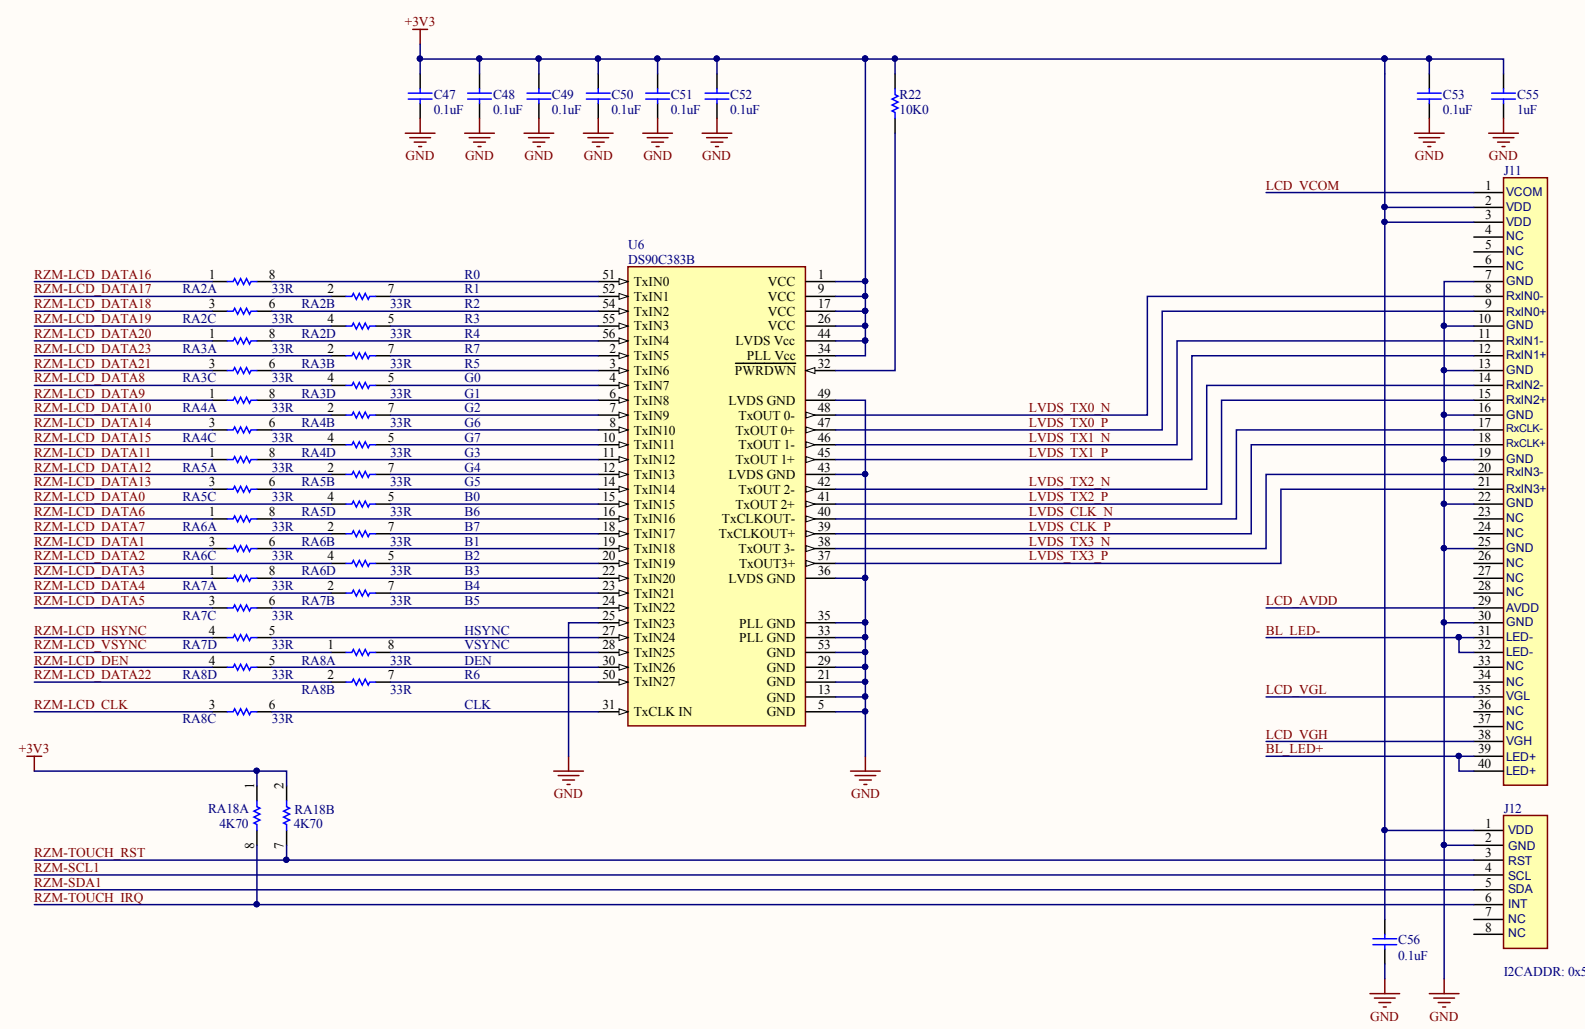

Program for Mode 0
 Vout1 = 1.8000V
 Vout2 = 3.3000V
 PORB = PG1 & PG2

Renesas RZ Baseboard 100		Serious Integrated, Inc.		
TFT LCD Power Supplies, Backlight Booster		145 s 79th Street		
Author: Jorge Amodio	Revision: 02	Chandler, AZ 85226		
Date: 4/15/2015	Time: 4:01:09 PM	USA		
File: RZB100_02-LCD_Power.SchDoc	Sheet 2 of 12	www.seriousintegrated.com		

Renesas RZ Baseboard 100		Serious Integrated, Inc. 145 s 79th Street Chandler, AZ 85226		
eMMC Memory, SD Card, EEPROM, RTCC, Switches		USA		
Author: Jorge Amodio	Revision: 02	www.seriousintegrated.com		
Date: 4/15/2015	Time: 4:01:10 PM	Sheet 4 of 12		
File: r28100_02-MMC-SD-RTC.SchDoc				

Renesas RZ Baseboard 100
10/100 BaseT Ethernet Interface

Author: Jorge Amodio
Date: 4/15/2015 Time: 4:01:10 PM
File: r28100_02-Ethernet.SchDoc

Revision: 02
Sheet 5 of 12

Serious Integrated, Inc.
145 s 79th Street
Chandler, AZ 85226
USA
www.seriousintegrated.com

Renesas RZ Baseboard 100
Camera/Image Capture

Author: Jorge Amodio

Date: 4/15/2015 Time: 4:01:10 PM

File: RZB100_02-Camera.SchDoc

Revision: 02

Sheet 7 of 12

Serious Integrated, Inc.
145 s 79th Street
Chandler, AZ 85226
USA
www.seriousintegrated.com