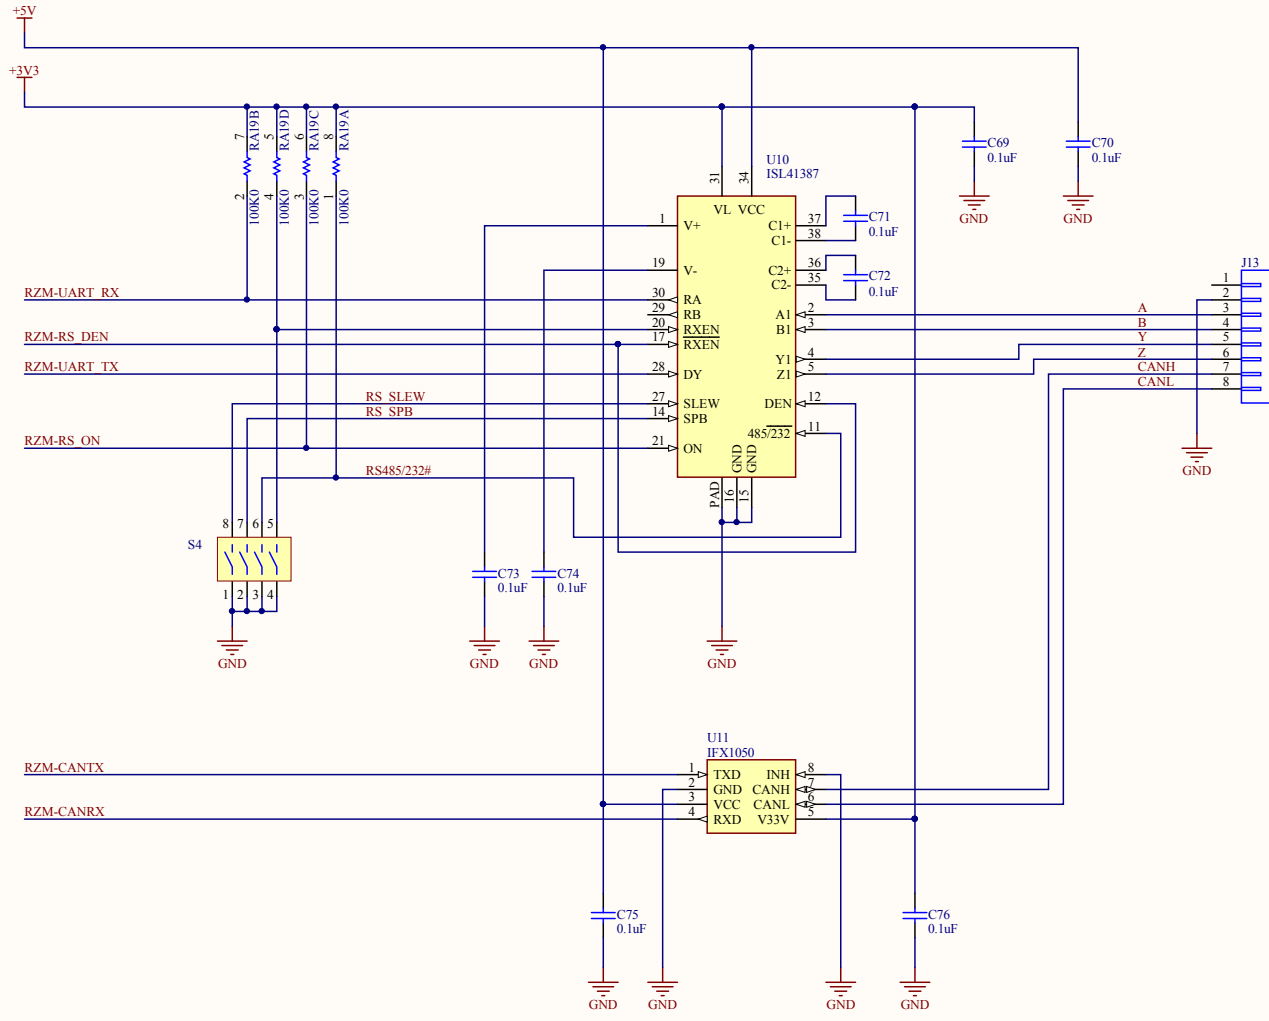

Renesas RZ Baseboard 100
10/100 BaseT Ethernet Interface

Author: Jorge Amodio
Date: 4/15/2015 Time: 4:01:10 PM
File: rz8100_02-Ethernet.SchDoc

Revision: 02
Sheet 5 of 12

Serious Integrated, Inc.
145 s 79th Street
Chandler, AZ 85226
USA
www.seriousintegrated.com

Renesas RZ Baseboard 100
Camera/Image Capture

Author: Jorge Amodio

Date: 4/15/2015

File: RZB100_02-Camera.SchDoc

Revision: 02

Time: 4:01:10 PM

Sheet 7 of 12

Serious Integrated, Inc.
145 s 79th Street
Chandler, AZ 85226
USA
www.seriousintegrated.com

Renesas RZ Baseboard 100		Serious Integrated, Inc.		
Audio Encoder, Decoder		145 s 79th Street		
Author: Jorge Amodio	Revision: 02	Chandler, AZ 85226		
Date: 4/15/2015	Time: 4:01:10 PM	USA		
File: RZB100_02-Audio_SchDoc	Sheet 9 of 12	www.seriousintegrated.com		

Board to Board connections via DDR2 SODIMM Socket

○ ○ ○ ○ ○ ○
S01 S02 S03 S04 S05 S06

Renesas RZ Baseboard 100		<small>Serious Integrated, Inc. 145 s 79th Street Chandler, AZ 85226</small>		
RZM100-RZB100 Interconnect		<small>USA</small>		
<small>Author: Jorge Amodio</small>	<small>Revision: 02</small>			
<small>Date: 4/15/2015</small>	<small>Time: 4:01:10 PM</small>	<small>Sheet 12of 12</small>	<small>www.seriousintegrated.com</small>	
<small>File: RZB100_02-Connectors.SchDoc</small>				