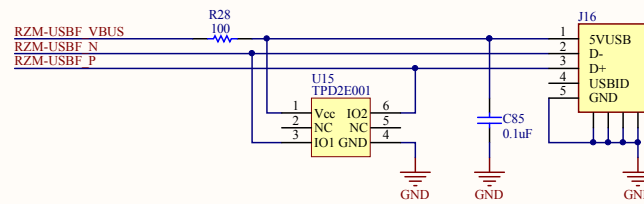

Program for Mode 0
 Vout1 = 1.8000V
 Vout2 = 3.3000V
 PORB = PG1 & PG2

Renesas RZ Baseboard 100		Serious Integrated, Inc.		
TFT LCD Power Supplies, Backlight Booster		145 s 79th Street		
Author: Jorge Amodio	Revision: 02	Chandler, AZ 85226		
Date: 4/15/2015	Time: 4:01:09 PM	USA		
File: RZB100_02-LCD_Power.SchDoc	Sheet 2 of 12	www.seriousintegrated.com		

Renesas RZ Baseboard 100		Serious Integrated, Inc. 145 s 79th Street Chandler, AZ 85226		
eMMC Memory, SD Card, EEPROM, RTCC, Switches		USA		
Author: Jorge Amodio	Revision: 02	www.seriousintegrated.com		
Date: 4/15/2015	Time: 4:01:10 PM	Sheet 4 of 12		
File: r28100_02-MMC-SD-RTC.SchDoc				

Renesas RZ Baseboard 100
10/100 BaseT Ethernet Interface

Author: Jorge Amodio
Date: 4/15/2015 Time: 4:01:10 PM
File: r28100_02-Ethernet.SchDoc

Revision: 02
Sheet 5 of 12

Serious Integrated, Inc.
145 s 79th Street
Chandler, AZ 85226
USA
www.seriousintegrated.com