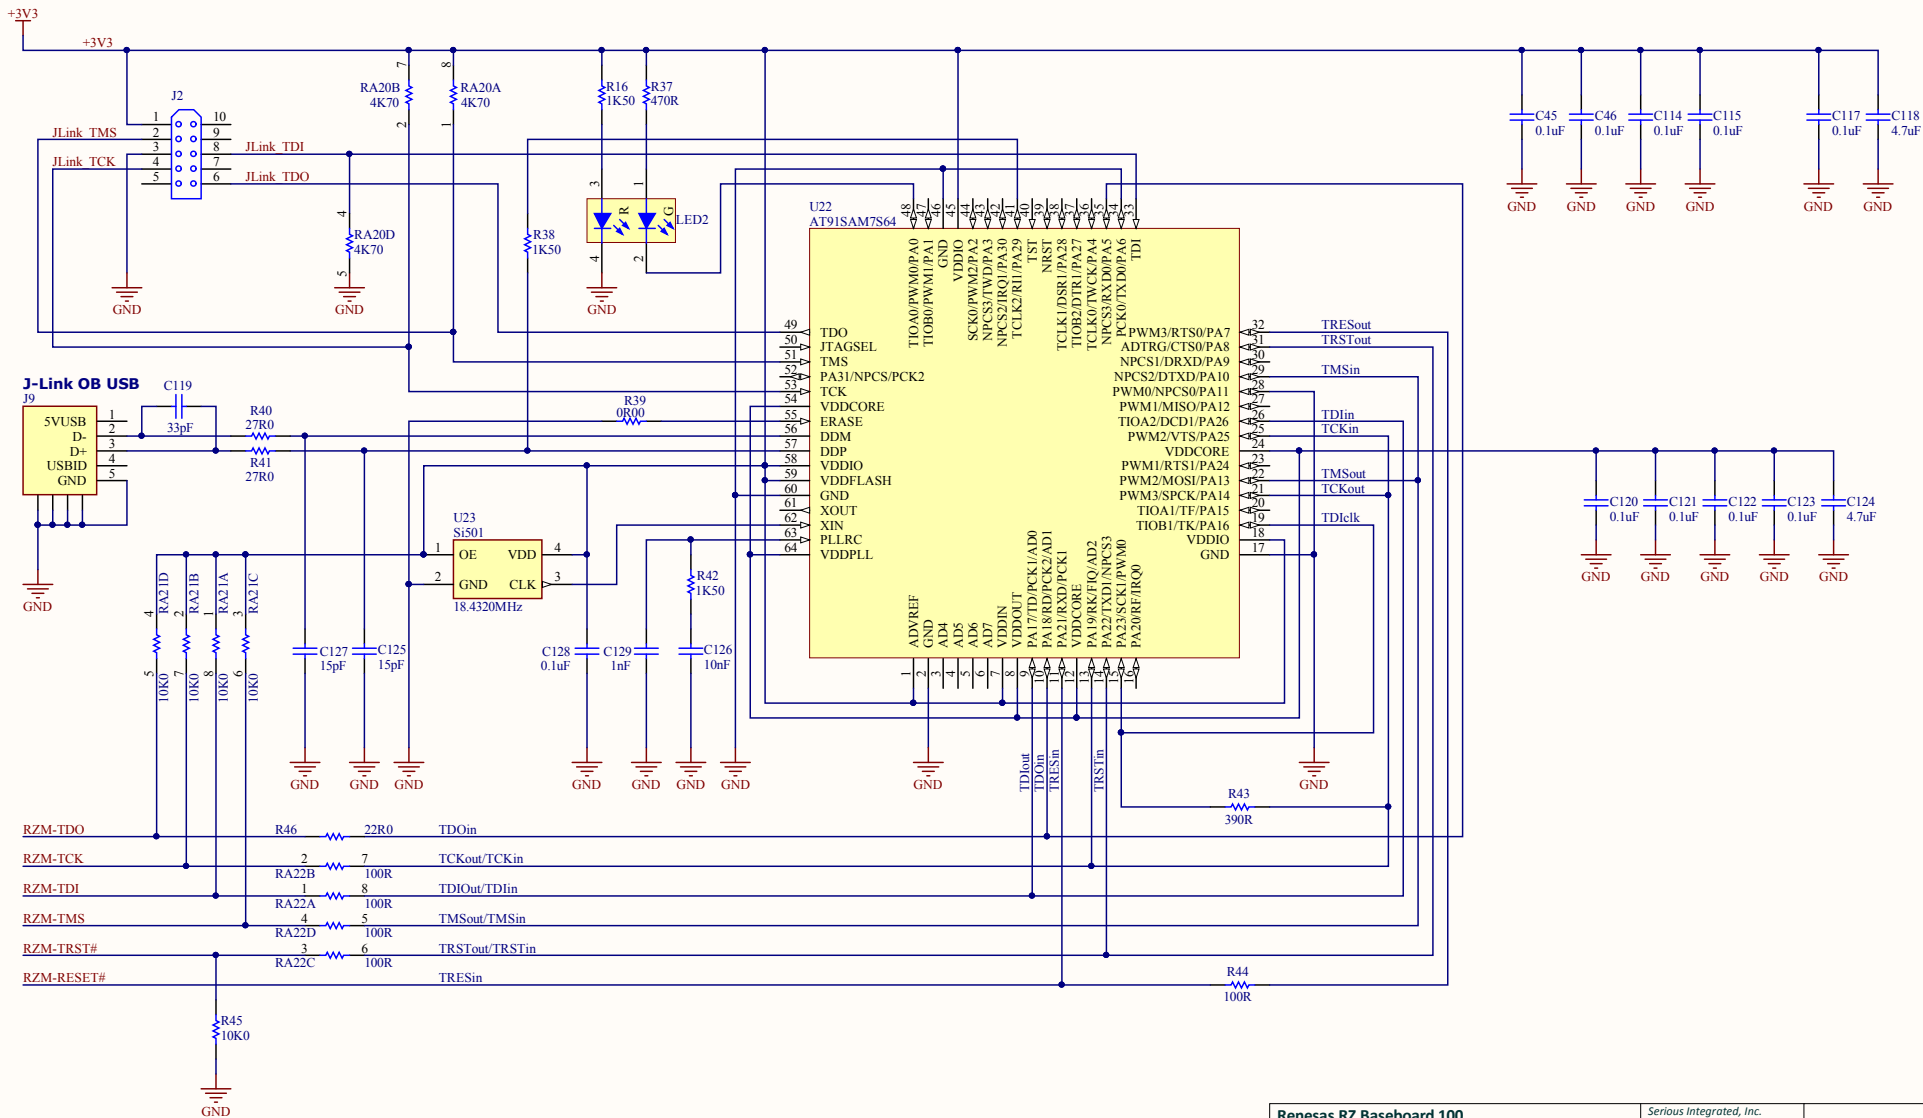

Renesas RZ Baseboard 100
10/100 BaseT Ethernet Interface

Author: Jorge Amodio
Date: 4/15/2015 Time: 4:01:10 PM
File: rz8100_02-Ethernet.SchDoc

Revision: 02
Sheet 5 of 12

Serious Integrated, Inc.
145 s 79th Street
Chandler, AZ 85226
USA
www.seriousintegrated.com

Renesas RZ Baseboard 100
Camera/Image Capture

Author: Jorge Amodio

Date: 4/15/2015

File: RZB100_02-Camera.SchDoc

Revision: 02

Time: 4:01:10 PM

Sheet 7 of 12

Serious Integrated, Inc.
145 s 79th Street
Chandler, AZ 85226
USA
www.seriousintegrated.com

Renesas RZ Baseboard 100		Serious Integrated, Inc.		
Audio Encoder, Decoder		145 s 79th Street		
Author: Jorge Amodio	Revision: 02	Chandler, AZ 85226		
Date: 4/15/2015	Time: 4:01:10 PM	USA		
File: RZB100_02-Audio_SchDoc	Sheet 9 of 12	www.seriousintegrated.com		

Board to Board connections via DDR2 SODIMM Socket

○ ○ ○ ○ ○ ○
S01 S02 S03 S04 S05 S06

Renesas RZ Baseboard 100		<small>Serious Integrated, Inc. 145 s 79th Street Chandler, AZ 85226</small>		
RZM100-RZB100 Interconnect		<small>USA</small>		
<small>Author: Jorge Amodio</small>	<small>Revision: 02</small>			
<small>Date: 4/15/2015</small>	<small>Time: 4:01:10 PM</small>	<small>Sheet 12of 12</small>	<small>www.seriousintegrated.com</small>	
<small>File: RZB100_02-Connectors.SchDoc</small>				