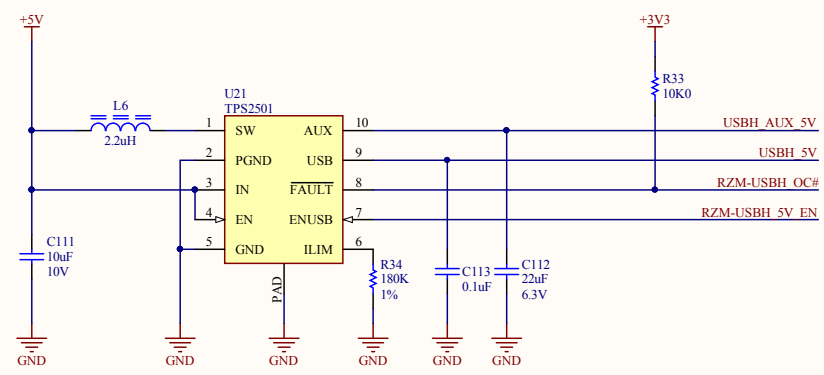

Program for Mode 0
 Vout1 = 1.8000V
 Vout2 = 3.3000V
 PORB = PG1 & PG2

Renesas RZ Baseboard 100		Serious Integrated, Inc.		
TFT LCD Power Supplies, Backlight Booster		145 s 79th Street		
Author: Jorge Amodio	Revision: 02	Chandler, AZ 85226		
Date: 4/15/2015	Time: 4:01:09 PM	USA		
File: RZB100_02-LCD_Power.SchDoc	Sheet 2 of 12	www.seriousintegrated.com		

Renesas RZ Baseboard 100		Serious Integrated, Inc. 145 s 79th Street Chandler, AZ 85226		
eMMC Memory, SD Card, EEPROM, RTCC, Switches		USA		
Author: Jorge Amodio	Revision: 02	www.seriousintegrated.com		
Date: 4/15/2015	Time: 4:01:10 PM	Sheet 4 of 12		
File: r28100_02-MMC-SD-RTC.SchDoc				

Renesas RZ Baseboard 100
10/100 BaseT Ethernet Interface

Author: Jorge Amodio
Date: 4/15/2015 Time: 4:01:10 PM
File: r28100_02-Ethernet.SchDoc

Revision: 02
Sheet 5 of 12

Serious Integrated, Inc.
145 s 79th Street
Chandler, AZ 85226
USA
www.seriousintegrated.com