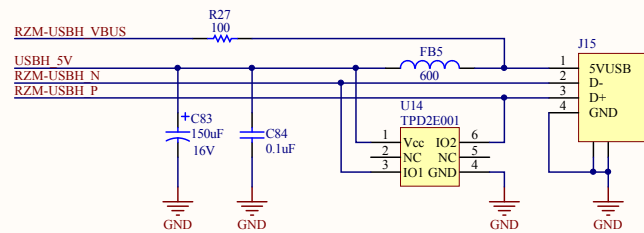

Program for Mode 0
 Vout1 = 1.8000V
 Vout2 = 3.3000V
 PORB = PG1 & PG2

Renesas RZ Baseboard 100		Serious Integrated, Inc.		
TFT LCD Power Supplies, Backlight Booster		145 s 79th Street		
Author: Jorge Amodio	Revision: 02	Chandler, AZ 85226		
Date: 4/15/2015	Time: 4:01:09 PM	USA		
File: RZB100_02-LCD_Power.SchDoc	Sheet 2 of 12	www.seriousintegrated.com		

Renesas RZ Baseboard 100		Serious Integrated, Inc. 145 s 79th Street Chandler, AZ 85226		
eMMC Memory, SD Card, EEPROM, RTCC, Switches		USA		
Author: Jorge Amodio	Revision: 02	www.seriousintegrated.com		
Date: 4/15/2015	Time: 4:01:10 PM	Sheet 4 of 12		
File: r28100_02-MMC-SD-RTC.SchDoc				

Renesas RZ Baseboard 100
10/100 BaseT Ethernet Interface

Author: Jorge Amodio
Date: 4/15/2015 Time: 4:01:10 PM
File: r28100_02-Ethernet.SchDoc

Revision: 02
Sheet 5 of 12

Serious Integrated, Inc.
145 s 79th Street
Chandler, AZ 85226
USA
www.seriousintegrated.com