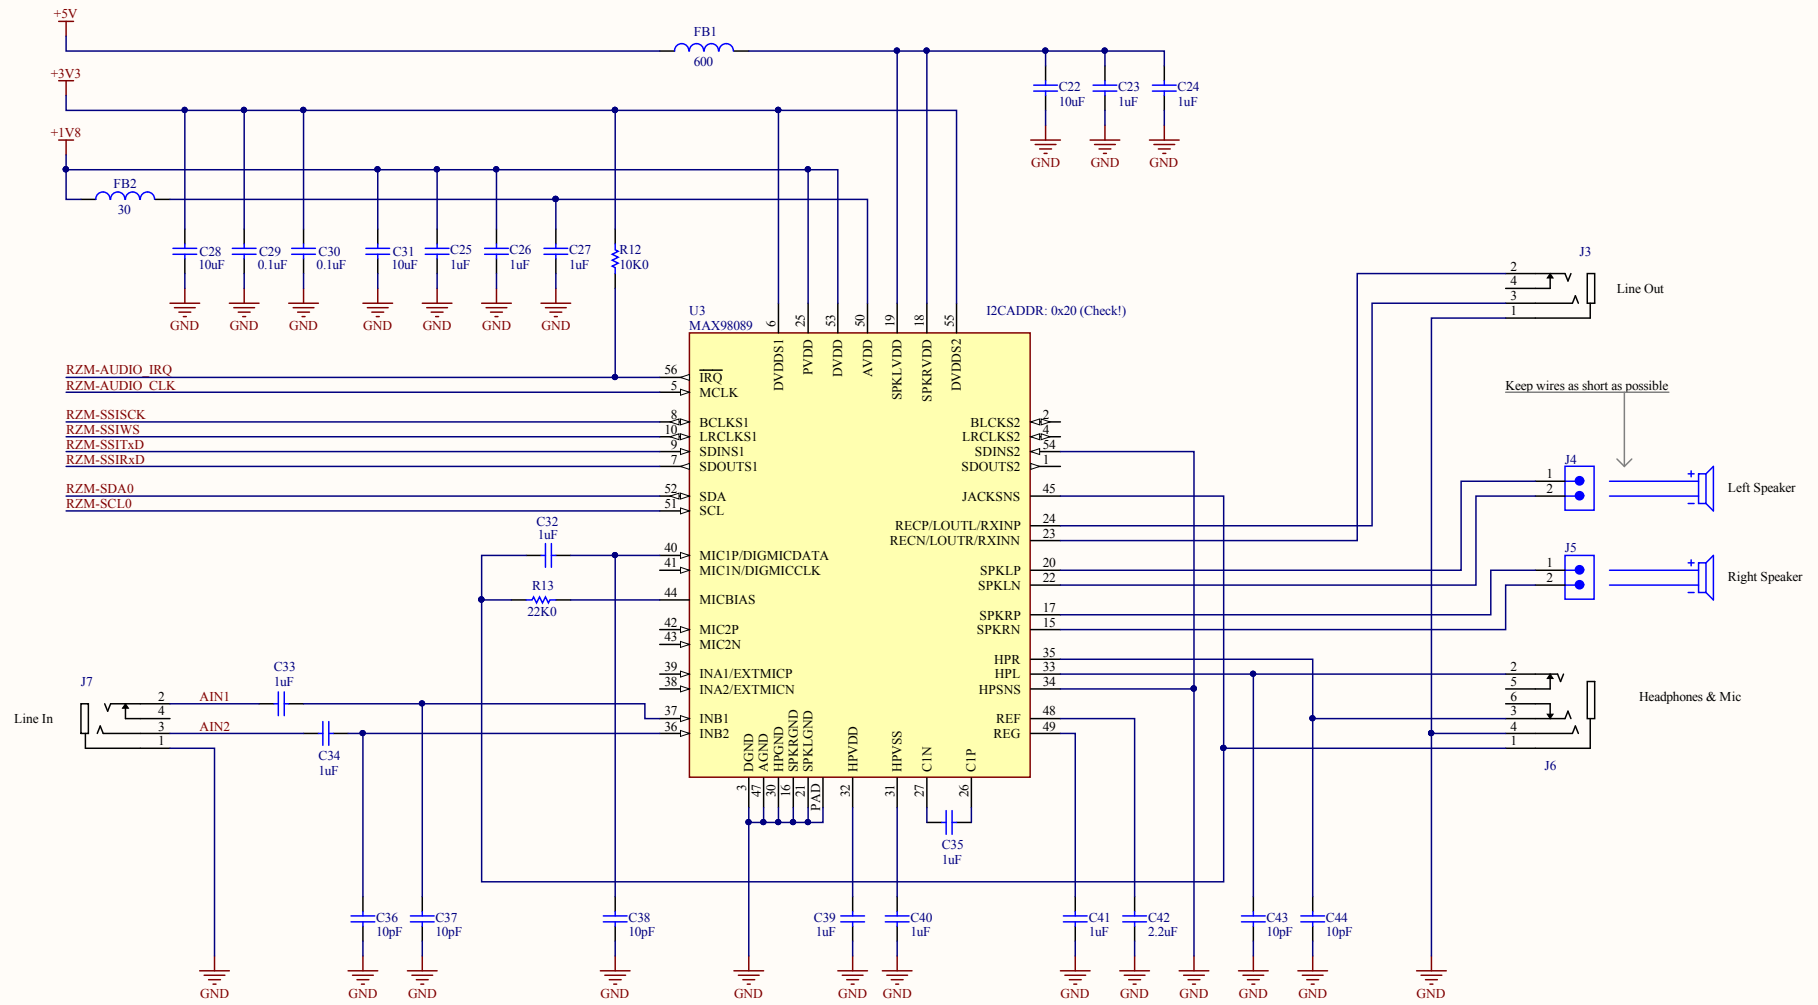

Renesas RZ Baseboard 100
10/100 BaseT Ethernet Interface

Author: Jorge Amodio
Date: 4/15/2015 Time: 4:01:10 PM
File: r28100_02-Ethernet.SchDoc

Revision: 02
Sheet 5 of 12

Serious Integrated, Inc.
145 s 79th Street
Chandler, AZ 85226
USA
www.seriousintegrated.com

Renesas RZ Baseboard 100
Camera/Image Capture

Author: Jorge Amodio

Date: 4/15/2015 Time: 4:01:10 PM

File: RZB100_02-Camera.SchDoc

Revision: 02

Sheet 7 of 12

Serious Integrated, Inc.
145 s 79th Street
Chandler, AZ 85226
USA
www.seriousintegrated.com

Renesas RZ Baseboard 100
 JTAG, Segger J-Link OB

Author: Jorge Amodio
 Date: 4/15/2015 Time: 4:01:10 PM
 File: RZB100_02-JTAG-JLink-SchDoc

Revision: 02
 Sheet 11 of 12

Serious Integrated, Inc.
 145 s 79th Street
 Chandler, AZ 85226
 USA
www.seriousintegrated.com

Board to Board connections via DDR2 SODIMM Socket

○ ○ ○ ○ ○ ○
S01 S02 S03 S04 S05 S06

Renesas RZ Baseboard 100		Serious Integrated, Inc.		
RZM100-RZB100 Interconnect		145 s 79th Street		
Author: Jorge Amodio	Revision: 02	Chandler, AZ 85226		
Date: 4/15/2015	Time: 4:01:10 PM	USA		
File: RZB100_02-Connectors.SchDoc		Sheet 12of 12	www.seriousintegrated.com	