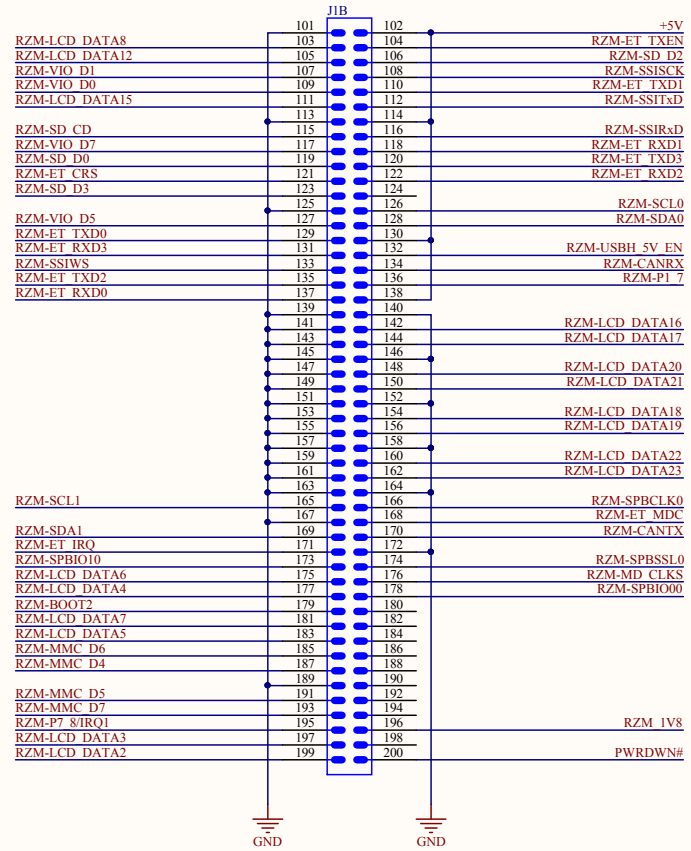

Board to Board connections via DDR2 SODIMM Socket

○ ○ ○ ○ ○ ○
S01 S02 S03 S04 S05 S06

Renesas RZ Baseboard 100		Serious Integrated, Inc. 145 s 79th Street Chandler, AZ 85226		
RZM100-RZB100 Interconnect		USA		
Author: Jorge Amodio	Revision: 02			
Date: 4/15/2015	Time: 4:01:10 PM	Sheet 12of 12	www.seriousintegrated.com	
File: RZB100_02-Connectors.SchDoc