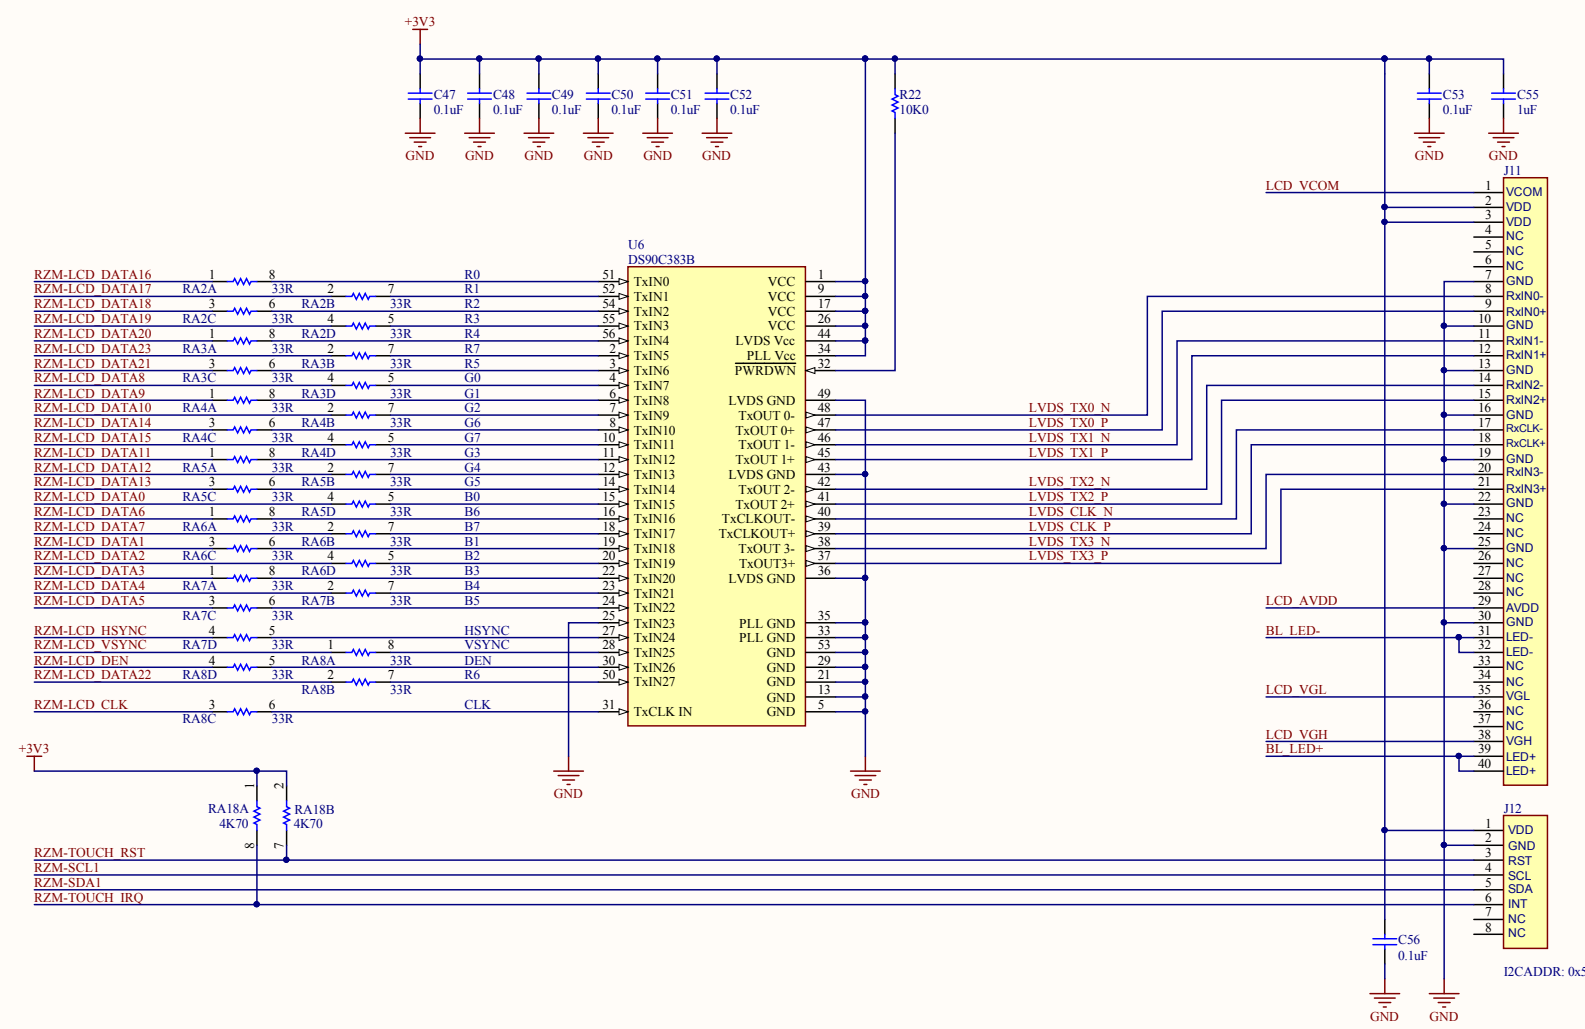

Renesas RZ Baseboard 100		Serious Integrated, Inc.		
TFT LCD Power Supplies, Backlight Booster		145 s 79th Street		
Author: Jorge Amodio	Revision: 02	Chandler, AZ 85226		
Date: 4/15/2015	Time: 4:01:09 PM	USA		
File: RZB100_02-LCD_Power.SchDoc	Sheet 2 of 12	www.seriousintegrated.com		

Renesas RZ Baseboard 100
10/100 BaseT Ethernet Interface

Author: Jorge Amodio
Date: 4/15/2015 Time: 4:01:10 PM
File: rz8100_02-Ethernet.SchDoc

Revision: 02
Sheet 5 of 12

Serious Integrated, Inc.
145 s 79th Street
Chandler, AZ 85226
USA
www.seriousintegrated.com

Renesas RZ Baseboard 100
Camera/Image Capture

Author: Jorge Amodio

Date: 4/15/2015

File: RZB100_02-Camera.SchDoc

Revision: 02

Time: 4:01:10 PM

Sheet 7 of 12

Serious Integrated, Inc.
145 s 79th Street
Chandler, AZ 85226
USA
www.seriousintegrated.com