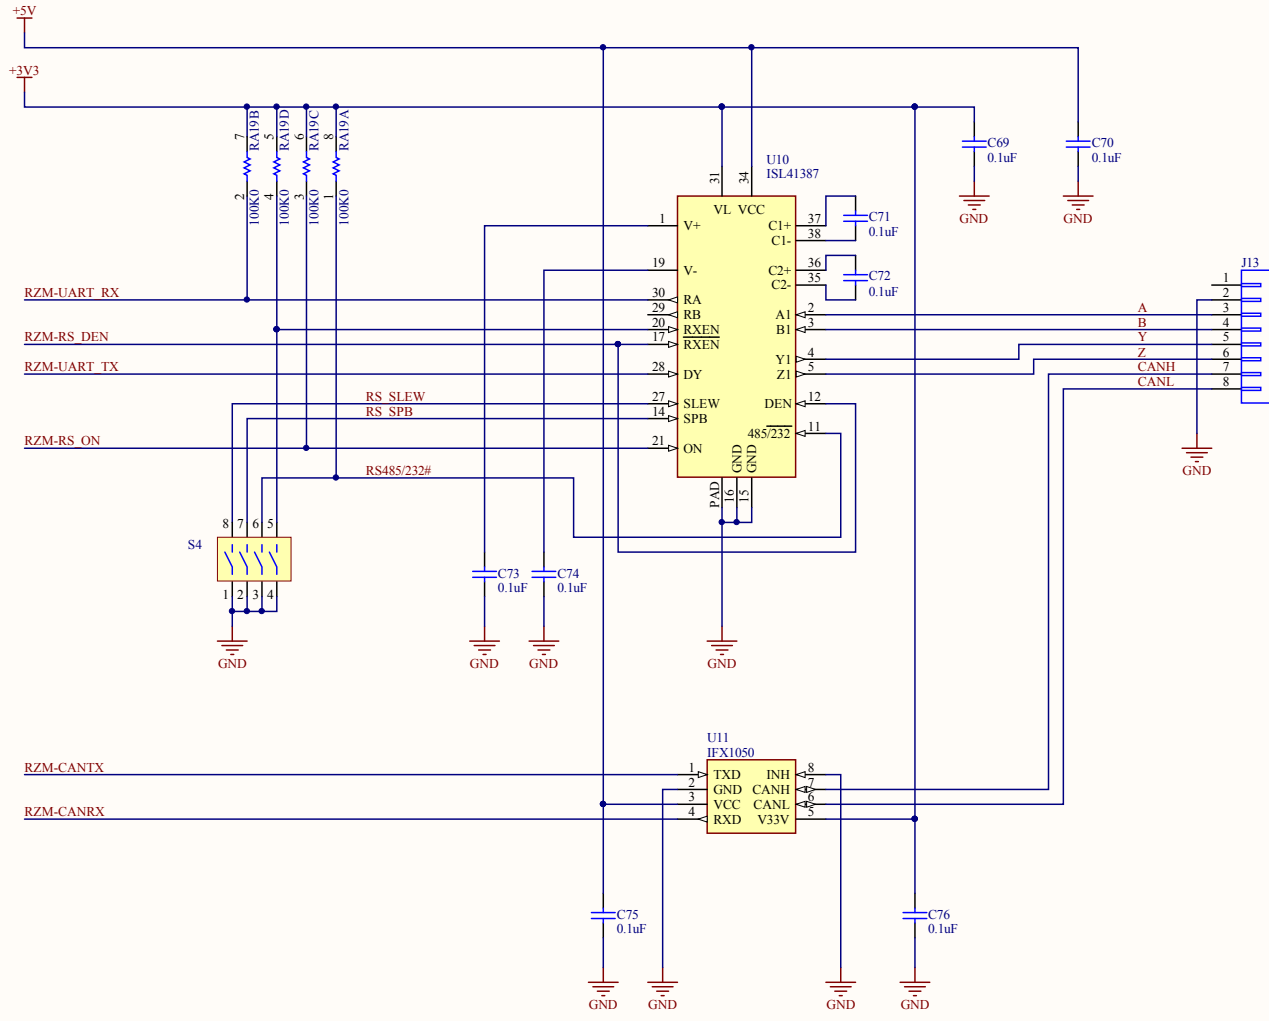

Renesas RZ Baseboard 100
10/100 BaseT Ethernet Interface

Author: Jorge Amodio
Date: 4/15/2015 Time: 4:01:10 PM
File: r28100_02-Ethernet.SchDoc

Revision: 02
Sheet 5 of 12

Serious Integrated, Inc.
145 s 79th Street
Chandler, AZ 85226
USA
www.seriousintegrated.com

Renesas RZ Baseboard 100
Camera/Image Capture

Author: Jorge Amodio

Date: 4/15/2015 Time: 4:01:10 PM

File: RZB100_02-Camera.SchDoc

Revision: 02

Sheet 7 of 12

Serious Integrated, Inc.
145 s 79th Street
Chandler, AZ 85226
USA
www.seriousintegrated.com

Renesas RZ Baseboard 100
 JTAG, Segger J-Link OB

Author: Jorge Amodio
 Date: 4/15/2015 Time: 4:01:10 PM
 File: RZB100_02-JTAG-JLink-SchDoc

Revision: 02
 Sheet 11 of 12

Serious Integrated, Inc.
 145 s 79th Street
 Chandler, AZ 85226
 USA
www.seriousintegrated.com

Board to Board connections via DDR2 SODIMM Socket

○ ○ ○ ○ ○ ○
S01 S02 S03 S04 S05 S06

Renesas RZ Baseboard 100		Serious Integrated, Inc.		
RZM100-RZB100 Interconnect		145 s 79th Street		
Author: Jorge Amodio	Revision: 02	Chandler, AZ 85226		
Date: 4/15/2015	Time: 4:01:10 PM	USA		
File: RZB100_02-Connectors.SchDoc		Sheet 12of 12	www.seriousintegrated.com	