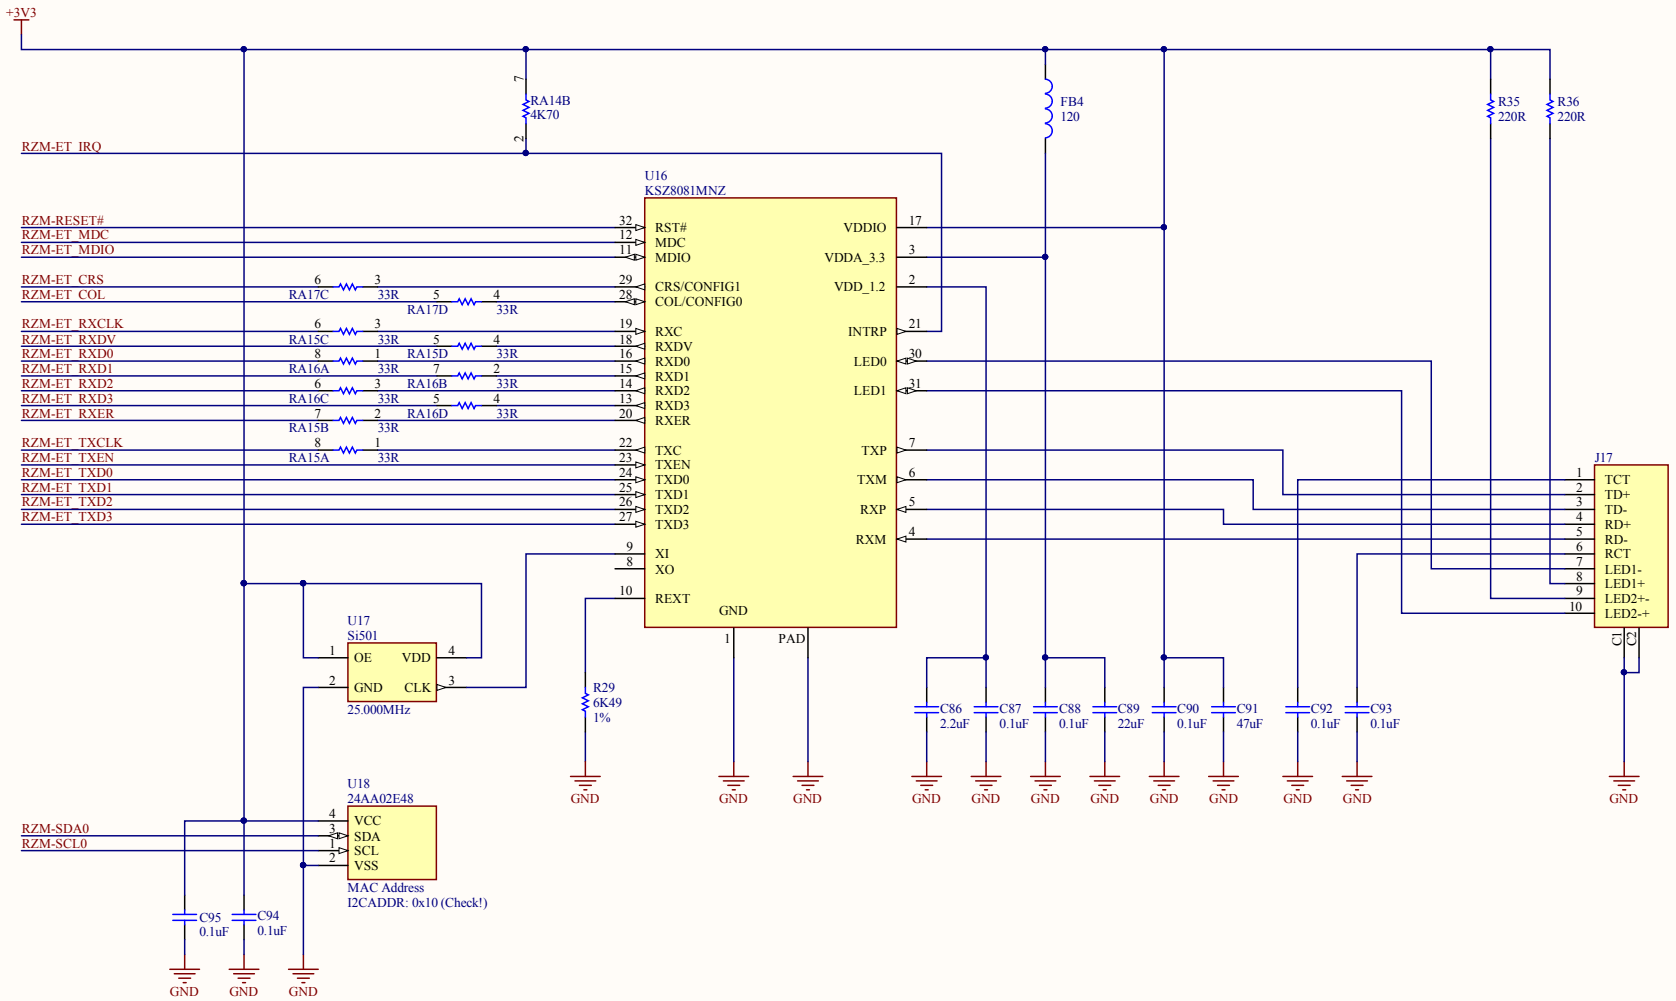

Renesas RZ Baseboard 100
10/100 BaseT Ethernet Interface

Revision: 02
Sheet 5 of 12

Serious Integrated, Inc.
145 s 79th Street
Chandler, AZ 85226
USA
www.seriousintegrated.com