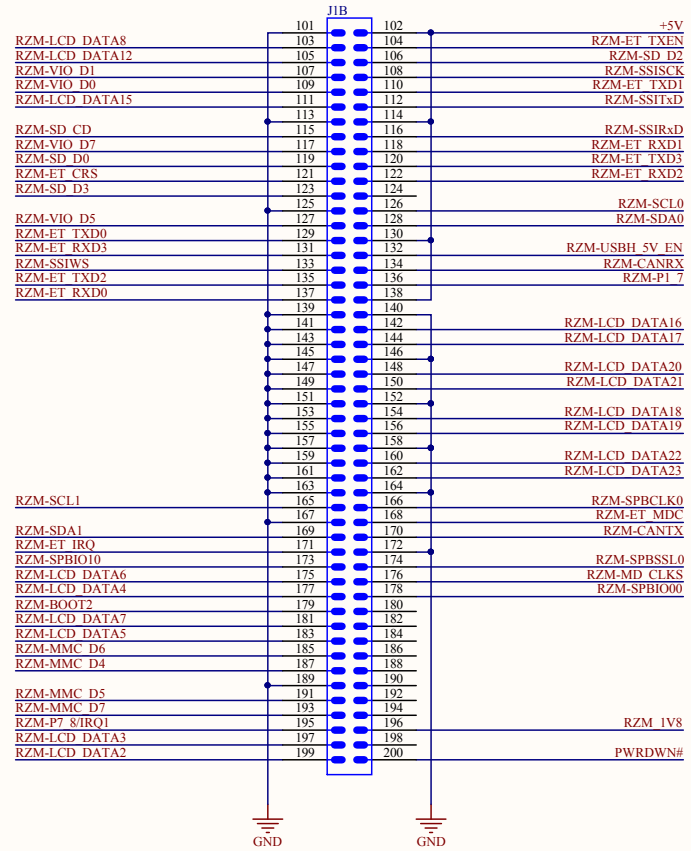

Renesas RZ Baseboard 100
10/100 BaseT Ethernet Interface

Author: Jorge Amodio
Date: 4/15/2015 Time: 4:01:10 PM
File: r28100_02-Ethernet.SchDoc

Revision: 02
Sheet 5 of 12

Serious Integrated, Inc.
145 s 79th Street
Chandler, AZ 85226
USA
www.seriousintegrated.com

Renesas RZ Baseboard 100
Camera/Image Capture

Author: Jorge Amodio

Date: 4/15/2015 Time: 4:01:10 PM

File: RZB100_02-Camera.SchDoc

Revision: 02

Sheet 7 of 12

Serious Integrated, Inc.
145 s 79th Street
Chandler, AZ 85226
USA
www.seriousintegrated.com

Renesas RZ Baseboard 100
 JTAG, Segger J-Link OB

Author: Jorge Amodio
 Date: 4/15/2015 Time: 4:01:10 PM
 File: RZB100_02-JTAG-JLink-SchDoc

Revision: 02
 Sheet 11 of 12

Serious Integrated, Inc.
 145 s 79th Street
 Chandler, AZ 85226
 USA
www.seriousintegrated.com

Board to Board connections via DDR2 SODIMM Socket

○ ○ ○ ○ ○ ○
S01 S02 S03 S04 S05 S06

Renesas RZ Baseboard 100		Serious Integrated, Inc.		
RZM100-RZB100 Interconnect		145 s 79th Street		
Author: Jorge Amodio	Revision: 02	Chandler, AZ 85226		
Date: 4/15/2015	Time: 4:01:10 PM	USA		
File: RZB100_02-Connectors.SchDoc		Sheet 12of 12	www.seriousintegrated.com	