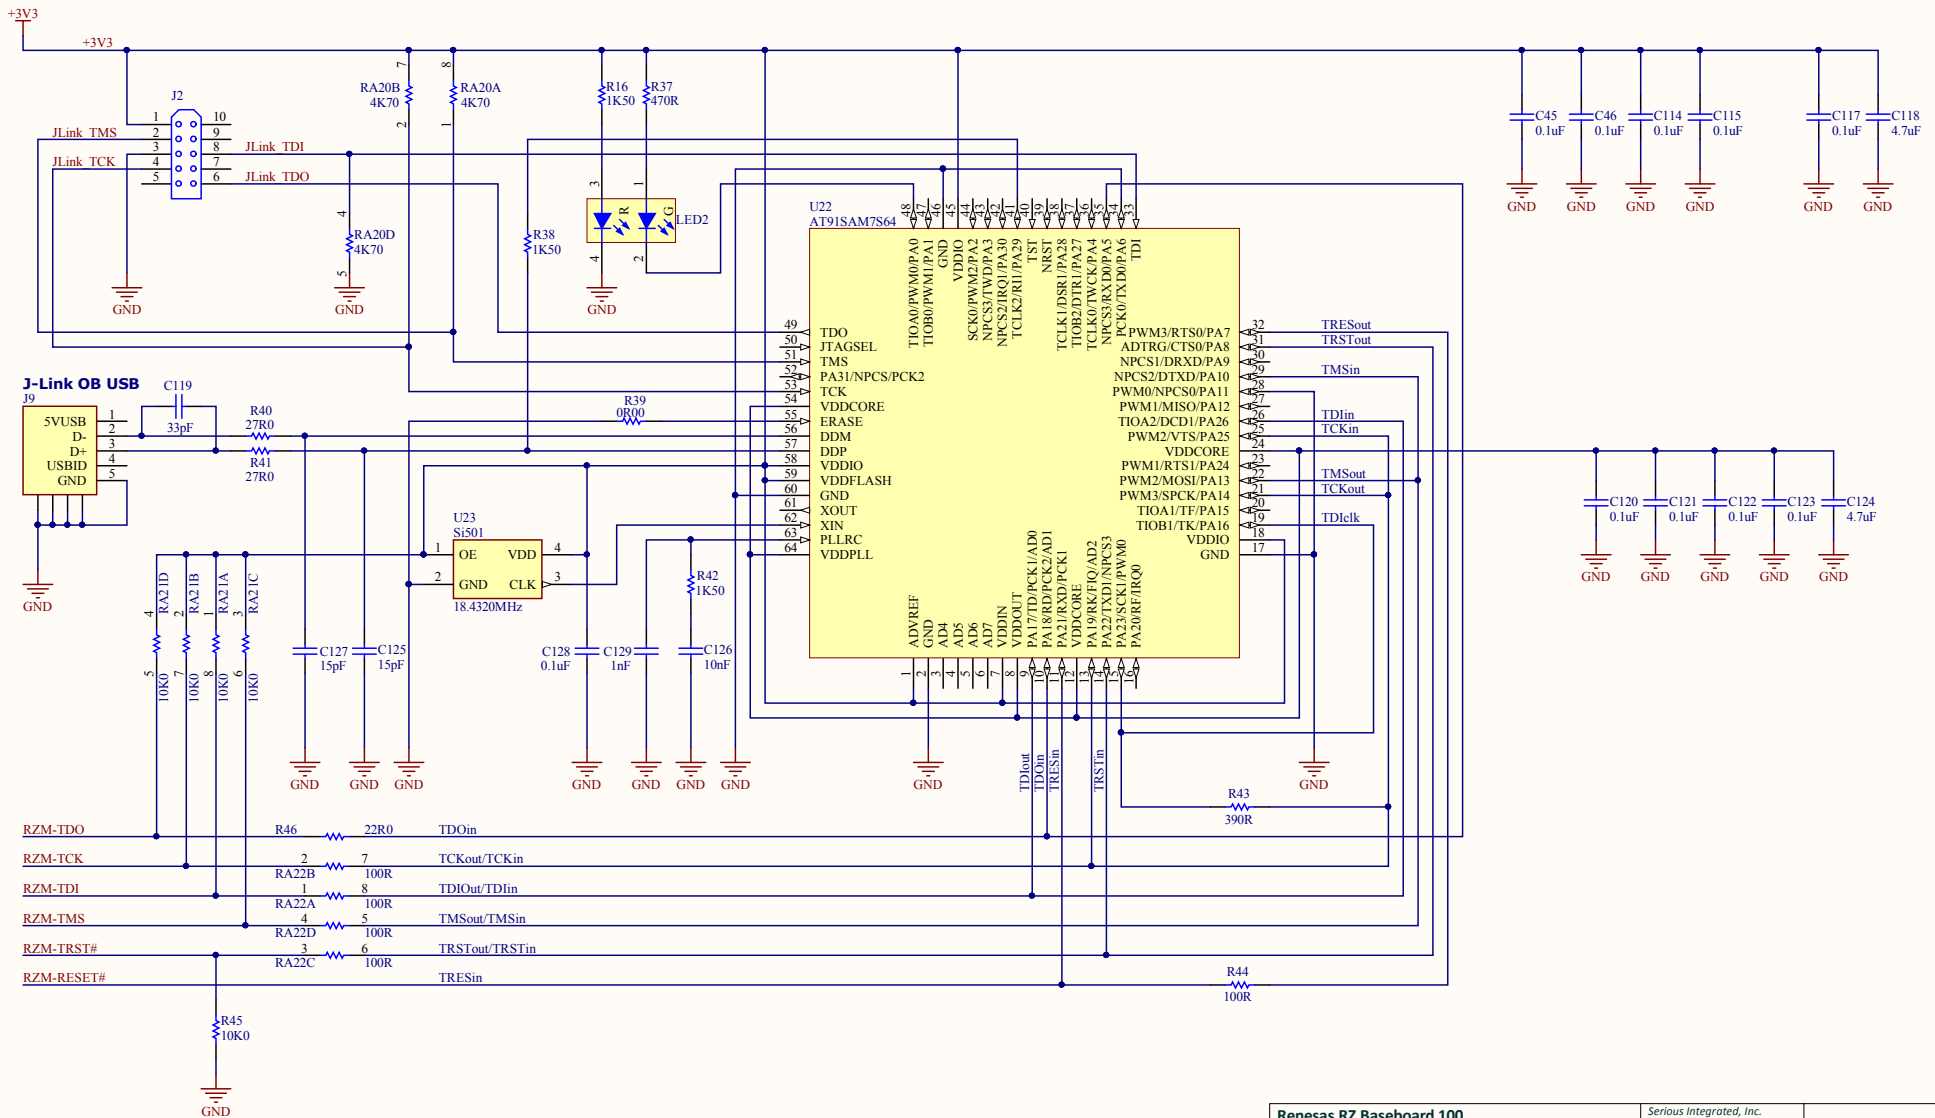

Renesas RZ Baseboard 100
10/100 BaseT Ethernet Interface

Author: Jorge Amodio
Date: 4/15/2015 Time: 4:01:10 PM
File: r28100_02-Ethernet.SchDoc

Revision: 02
Sheet 5 of 12

Serious Integrated, Inc.
145 s 79th Street
Chandler, AZ 85226
USA
www.seriousintegrated.com

Renesas RZ Baseboard 100
Camera/Image Capture

Author: Jorge Amodio

Date: 4/15/2015 Time: 4:01:10 PM

File: RZB100_02-Camera.SchDoc

Revision: 02

Sheet 7 of 12

Serious Integrated, Inc.
145 s 79th Street
Chandler, AZ 85226
USA
www.seriousintegrated.com

Renesas RZ Baseboard 100
 JTAG, Segger J-Link OB

Author: Jorge Amodio
 Date: 4/15/2015 Time: 4:01:10 PM
 File: RZB100_02-JTAG-JLink-SchDoc

Revision: 02
 Sheet 11 of 12

Serious Integrated, Inc.
 145 s 79th Street
 Chandler, AZ 85226
 USA
www.seriousintegrated.com

Board to Board connections via DDR2 SODIMM Socket

○ ○ ○ ○ ○ ○
S01 S02 S03 S04 S05 S06

Renesas RZ Baseboard 100		Serious Integrated, Inc.		
RZM100-RZB100 Interconnect		145 s 79th Street		
Author: Jorge Amodio	Revision: 02	Chandler, AZ 85226		
Date: 4/15/2015	Time: 4:01:10 PM	USA		
File: RZB100_02-Connectors.SchDoc		Sheet 12of 12	www.seriousintegrated.com	