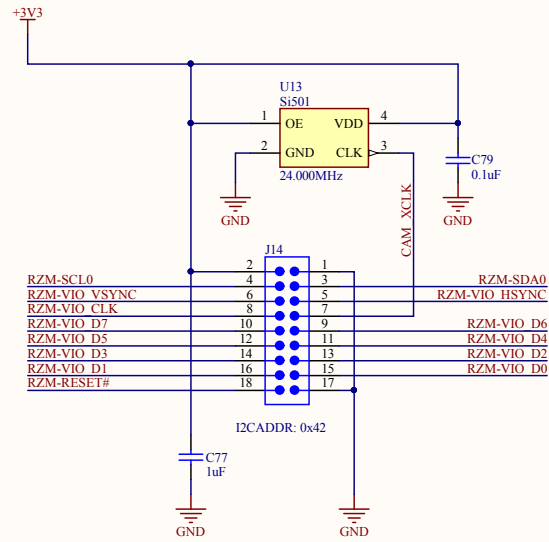

Renesas RZ Baseboard 100		Serious Integrated, Inc. 145 s 79th Street Chandler, AZ 85226		
eMMC Memory, SD Card, EEPROM, RTCC, Switches		USA		
Author: Jorge Amodio	Revision: 02	www.seriousintegrated.com		
Date: 4/15/2015	Time: 4:01:10 PM	Sheet 4 of 12		
File: r28100_02-MMC-SD-RTC.SchDoc				

Renesas RZ Baseboard 100
10/100 BaseT Ethernet Interface

Author: Jorge Amodio
Date: 4/15/2015 Time: 4:01:10 PM
File: r28100_02-Ethernet.SchDoc

Revision: 02
Sheet 5 of 12

Serious Integrated, Inc.
145 s 79th Street
Chandler, AZ 85226
USA
www.seriousintegrated.com

Renesas RZ Baseboard 100
Camera/Image Capture

Author: Jorge Amodio

Date: 4/15/2015 Time: 4:01:10 PM

File: RZB100_02-Camera.SchDoc

Revision: 02

Sheet 7 of 12

Serious Integrated, Inc.
145 s 79th Street
Chandler, AZ 85226
USA
www.seriousintegrated.com