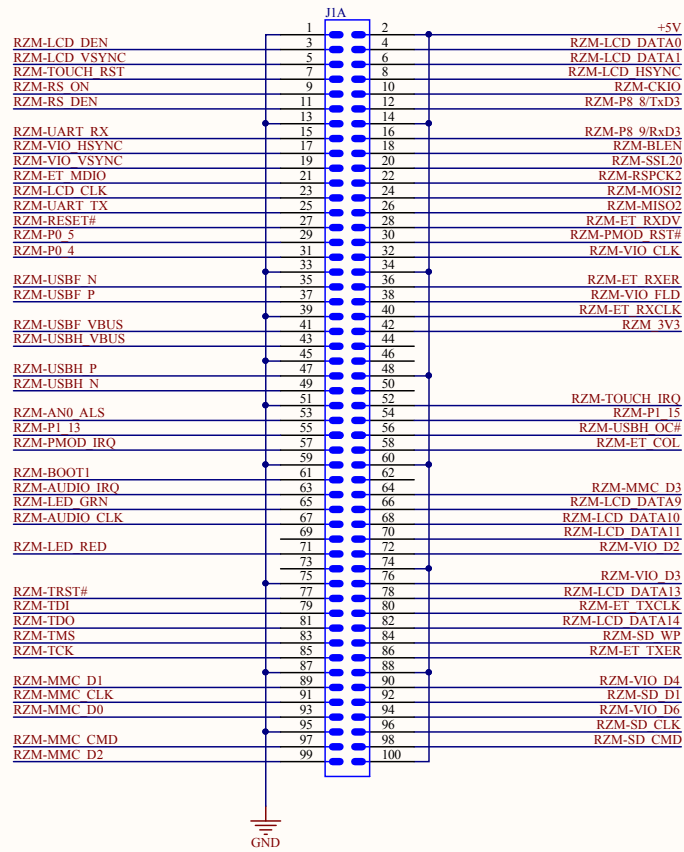

Renesas RZ Baseboard 100
10/100 BaseT Ethernet Interface

Author: Jorge Amodio
Date: 4/15/2015 Time: 4:01:10 PM
File: r28100_02-Ethernet.SchDoc

Revision: 02
Sheet 5 of 12

Serious Integrated, Inc.
145 s 79th Street
Chandler, AZ 85226
USA
www.seriousintegrated.com

Renesas RZ Baseboard 100
Camera/Image Capture

Author: Jorge Amodio

Date: 4/15/2015 Time: 4:01:10 PM

File: RZB100_02-Camera.SchDoc

Revision: 02

Sheet 7 of 12

Serious Integrated, Inc.
145 s 79th Street
Chandler, AZ 85226
USA
www.seriousintegrated.com

Renesas RZ Baseboard 100
 JTAG, Segger J-Link OB

Author: Jorge Amodio
 Date: 4/15/2015 Time: 4:01:10 PM
 File: RZB100_02-JTAG-JLink-SchDoc

Revision: 02
 Sheet 11 of 12

Serious Integrated, Inc.
 145 s 79th Street
 Chandler, AZ 85226
 USA
www.seriousintegrated.com

Board to Board connections via DDR2 SODIMM Socket

○ ○ ○ ○ ○ ○
S01 S02 S03 S04 S05 S06

Renesas RZ Baseboard 100		Serious Integrated, Inc.		
RZM100-RZB100 Interconnect		145 s 79th Street		
Author: Jorge Amodio	Revision: 02	Chandler, AZ 85226		
Date: 4/15/2015	Time: 4:01:10 PM	USA		
File: RZB100_02-Connectors.SchDoc		Sheet 12of 12	www.seriousintegrated.com	