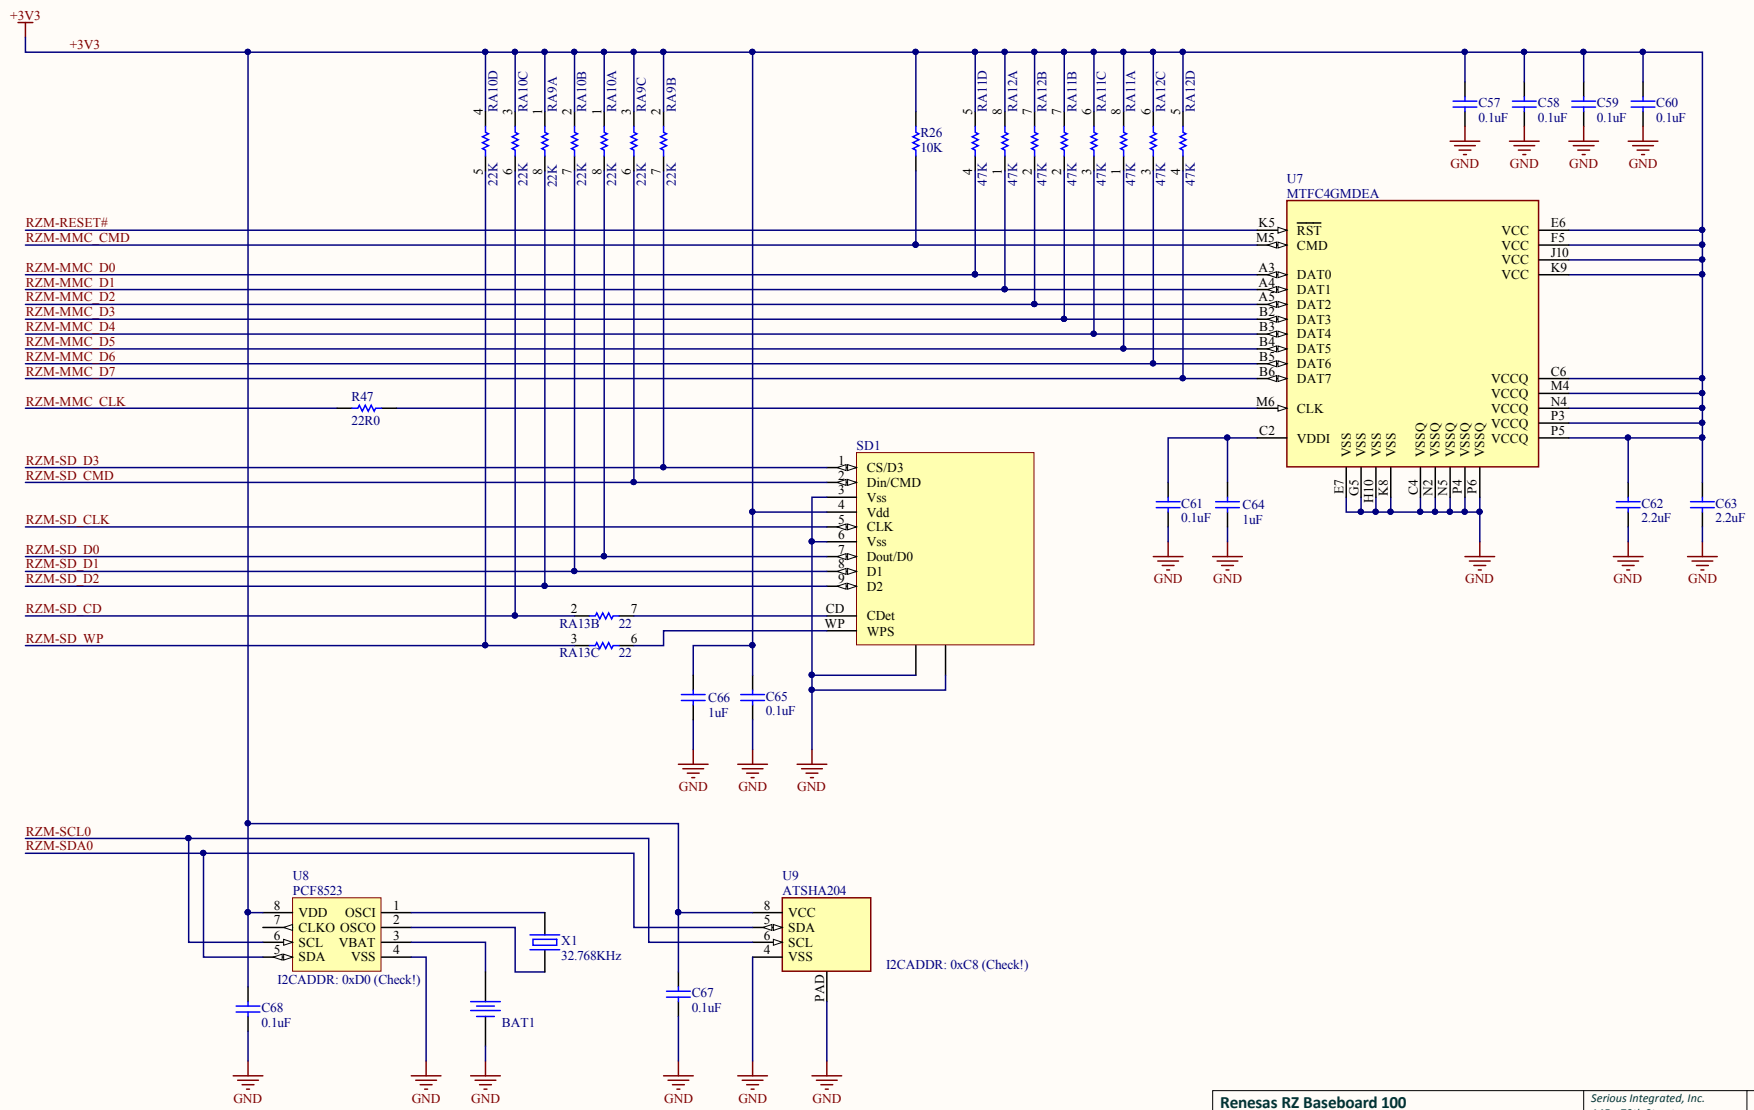

Renesas RZ Baseboard 100		Serious Integrated, Inc.		
TFT LCD Power Supplies, Backlight Booster		145 s 79th Street		
Author: Jorge Amodio	Revision: 02	Chandler, AZ 85226		
Date: 4/15/2015	Time: 4:01:09 PM	USA		
File: RZB100_02-LCD_Power.SchDoc	Sheet 2 of 12	www.seriousintegrated.com		

Renesas RZ Baseboard 100
10/100 BaseT Ethernet Interface

Author: Jorge Amodio
Date: 4/15/2015 Time: 4:01:10 PM
File: rz8100_02-Ethernet.SchDoc

Revision: 02
Sheet 5 of 12

Serious Integrated, Inc.
145 s 79th Street
Chandler, AZ 85226
USA
www.seriousintegrated.com

Renesas RZ Baseboard 100
Camera/Image Capture

Author: Jorge Amodio

Date: 4/15/2015

File: RZB100_02-Camera.SchDoc

Revision: 02

Time: 4:01:10 PM

Sheet 7 of 12

Serious Integrated, Inc.
145 s 79th Street
Chandler, AZ 85226
USA
www.seriousintegrated.com