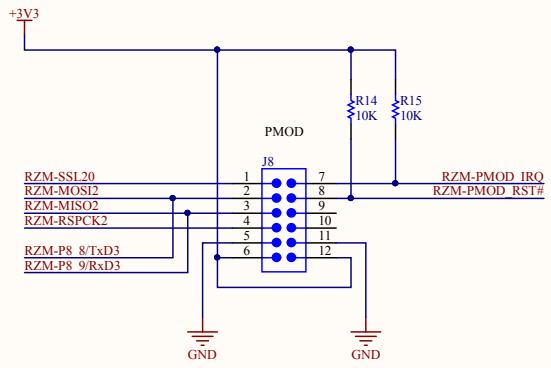

Renesas RZ Baseboard 100
10/100 BaseT Ethernet Interface

Author: Jorge Amodio
Date: 4/15/2015 Time: 4:01:10 PM
File: rz8100_02-Ethernet.SchDoc

Revision: 02
Sheet 5 of 12

Serious Integrated, Inc.
145 s 79th Street
Chandler, AZ 85226
USA
www.seriousintegrated.com

Renesas RZ Baseboard 100
Camera/Image Capture

Author: Jorge Amodio

Date: 4/15/2015

File: RZB100_02-Camera.SchDoc

Revision: 02

Time: 4:01:10 PM

Sheet 7 of 12

Serious Integrated, Inc.
145 s 79th Street
Chandler, AZ 85226
USA
www.seriousintegrated.com

Renesas RZ Baseboard 100		Serious Integrated, Inc.		
Audio Encoder, Decoder		145 s 79th Street		
Author: Jorge Amodio	Revision: 02	Chandler, AZ 85226		
Date: 4/15/2015	Time: 4:01:10 PM	USA		
File: RZB100_02-Audio_SchDoc	Sheet 9 of 12	www.seriousintegrated.com		