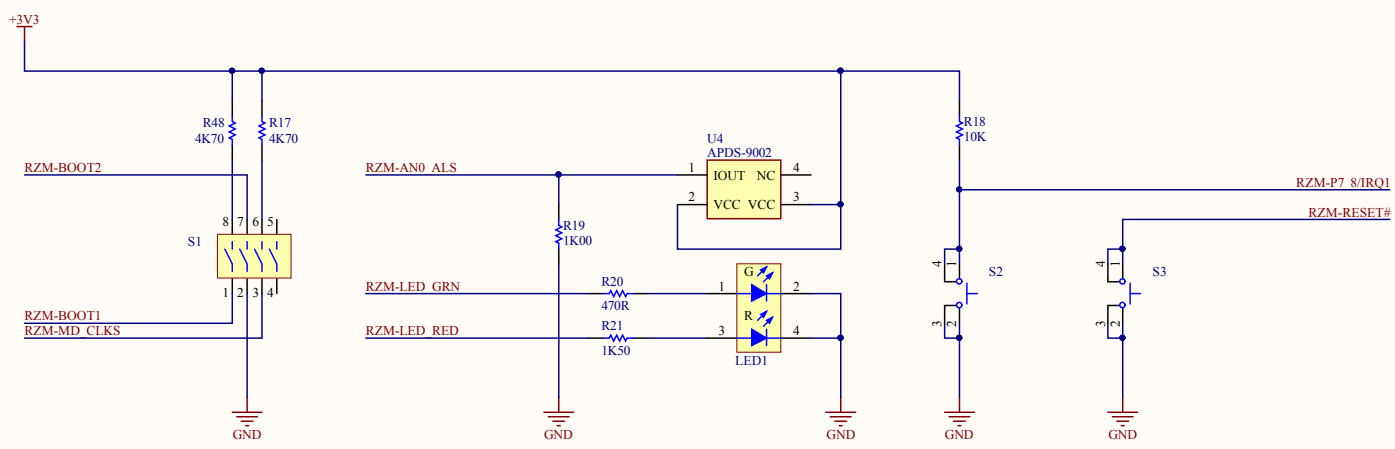

Renesas RZ Baseboard 100
10/100 BaseT Ethernet Interface

Author: Jorge Amodio
Date: 4/15/2015 Time: 4:01:10 PM
File: rz8100_02-Ethernet.SchDoc

Revision: 02
Sheet 5 of 12

Serious Integrated, Inc.
145 s 79th Street
Chandler, AZ 85226
USA
www.seriousintegrated.com

Renesas RZ Baseboard 100
Camera/Image Capture

Author: Jorge Amodio

Date: 4/15/2015

File: RZB100_02-Camera.SchDoc

Revision: 02

Time: 4:01:10 PM

Sheet 7 of 12

Serious Integrated, Inc.
145 s 79th Street
Chandler, AZ 85226
USA
www.seriousintegrated.com

Renesas RZ Baseboard 100		Serious Integrated, Inc.		
Audio Encoder, Decoder		145 s 79th Street		
Author: Jorge Amodio	Revision: 02	Chandler, AZ 85226		
Date: 4/15/2015	Time: 4:01:10 PM	USA		
File: RZB100_02-Audio_SchDoc	Sheet 9 of 12	www.seriousintegrated.com		

Board to Board connections via DDR2 SODIMM Socket

○ ○ ○ ○ ○ ○
S01 S02 S03 S04 S05 S06

Renesas RZ Baseboard 100		<small>Serious Integrated, Inc. 145 s 79th Street Chandler, AZ 85226</small>		
RZM100-RZB100 Interconnect		<small>USA</small>		
<small>Author: Jorge Amodio</small>	<small>Revision: 02</small>			
<small>Date: 4/15/2015</small>	<small>Time: 4:01:10 PM</small>	<small>Sheet 12of 12</small>	<small>www.seriousintegrated.com</small>	
<small>File: RZB100_02-Connectors.SchDoc</small>				