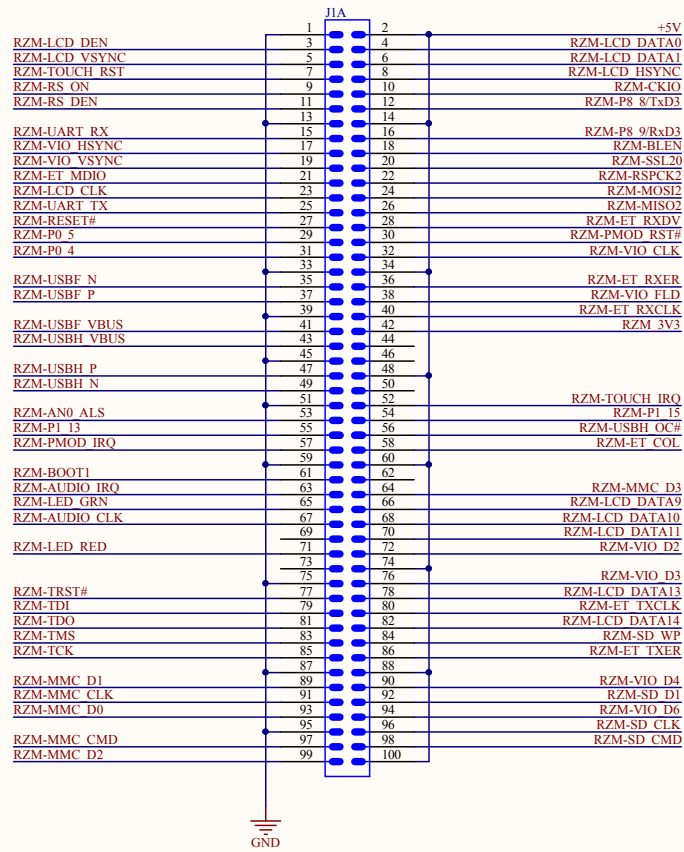

Board to Board connections via DDR2 SODIMM Socket

○ ○ ○ ○ ○ ○
S01 S02 S03 S04 S05 S06

Renesas RZ Baseboard 100		Serious Integrated, Inc. 145 s 79th Street Chandler, AZ 85226		
RZM100-RZB100 Interconnect		USA		
Author: Jorge Amodio	Revision: 02			
Date: 4/15/2015	Time: 4:01:10 PM	Sheet 12of 12	www.seriousintegrated.com	
File: RZB100_02-Connectors.SchDoc