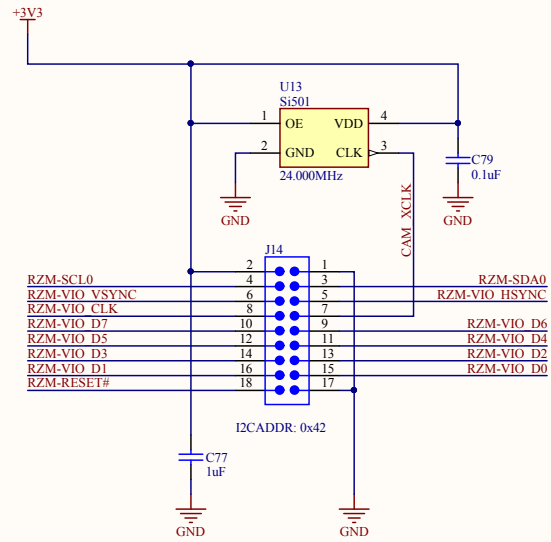

Renesas RZ Baseboard 100
10/100 BaseT Ethernet Interface

Author: Jorge Amodio
Date: 4/15/2015 Time: 4:01:10 PM
File: rz8100_02-Ethernet.SchDoc

Revision: 02
Sheet 5 of 12

Serious Integrated, Inc.
145 s 79th Street
Chandler, AZ 85226
USA
www.seriousintegrated.com

Renesas RZ Baseboard 100
Camera/Image Capture

Author: Jorge Amodio

Date: 4/15/2015

File: RZB100_02-Camera.SchDoc

Revision: 02

Time: 4:01:10 PM

Sheet 7 of 12

Serious Integrated, Inc.
145 s 79th Street
Chandler, AZ 85226
USA
www.seriousintegrated.com