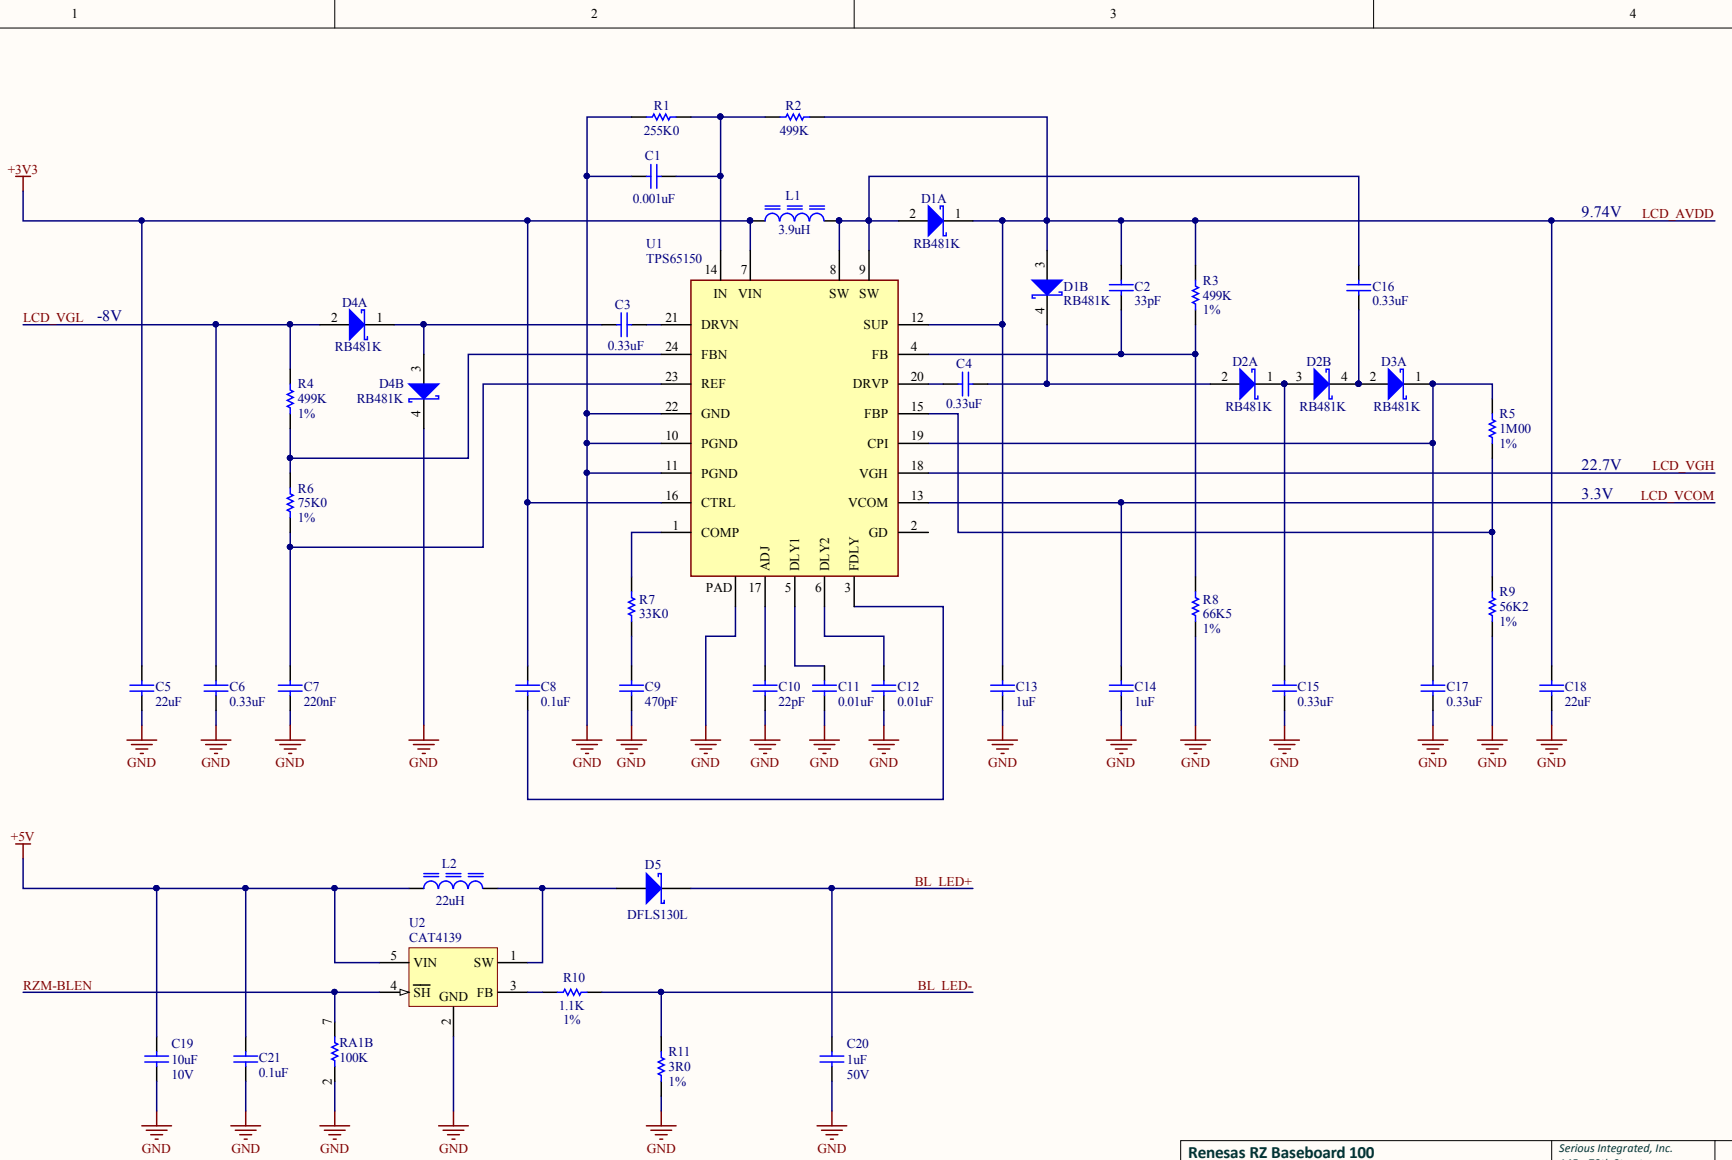

Program for Mode 0
 Vout1 = 1.8000V
 Vout2 = 3.3000V
 PORB = PG1 & PG2

Renesas RZ Baseboard 100		Serious Integrated, Inc.		
TFT LCD Power Supplies, Backlight Booster		145 s 79th Street		
Author: Jorge Amodio	Revision: 02	Chandler, AZ 85226		
Date: 4/15/2015	Time: 4:01:09 PM	USA		
File: RZB100_02-LCD_Power.SchDoc	Sheet 2 of 12	www.seriousintegrated.com		

Renesas RZ Baseboard 100		Serious Integrated, Inc. 145 s 79th Street Chandler, AZ 85226		
eMMC Memory, SD Card, EEPROM, RTCC, Switches		USA		
Author: Jorge Amodio	Revision: 02	www.seriousintegrated.com		
Date: 4/15/2015	Time: 4:01:10 PM	Sheet 4 of 12		
File: r28100_02-MMC-SD-RTC.SchDoc				

Renesas RZ Baseboard 100
10/100 BaseT Ethernet Interface

Author: Jorge Amodio
Date: 4/15/2015 Time: 4:01:10 PM
File: r28100_02-Ethernet.SchDoc

Revision: 02
Sheet 5 of 12

Serious Integrated, Inc.
145 s 79th Street
Chandler, AZ 85226
USA
www.seriousintegrated.com