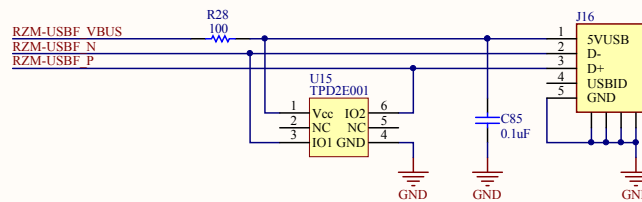

Renesas RZ Baseboard 100		Serious Integrated, Inc.		
TFT LCD Power Supplies, Backlight Booster		145 s 79th Street		
Author: Jorge Amodio	Revision: 02	Chandler, AZ 85226		
Date: 4/15/2015	Time: 4:01:09 PM	USA		
File: RZB100_02-LCD_Power.SchDoc	Sheet 2 of 12	www.seriousintegrated.com		

Renesas RZ Baseboard 100
10/100 BaseT Ethernet Interface

Author: Jorge Amodio
Date: 4/15/2015 Time: 4:01:10 PM
File: rz8100_02-Ethernet.SchDoc

Revision: 02
Sheet 5 of 12

Serious Integrated, Inc.
145 s 79th Street
Chandler, AZ 85226
USA
www.seriousintegrated.com