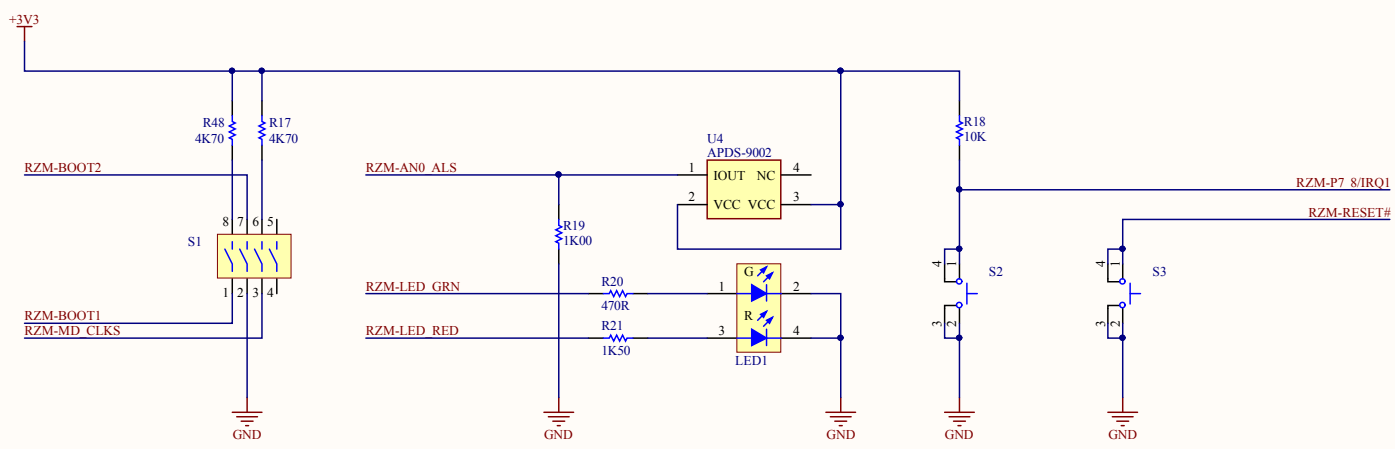

Renesas RZ Baseboard 100
10/100 BaseT Ethernet Interface

Author: Jorge Amodio
Date: 4/15/2015 Time: 4:01:10 PM
File: r28100_02-Ethernet.SchDoc

Revision: 02
Sheet 5 of 12

Serious Integrated, Inc.
145 s 79th Street
Chandler, AZ 85226
USA
www.seriousintegrated.com

Renesas RZ Baseboard 100
Camera/Image Capture

Author: Jorge Amodio

Date: 4/15/2015 Time: 4:01:10 PM

File: RZB100_02-Camera.SchDoc

Revision: 02

Sheet 7 of 12

Serious Integrated, Inc.
145 s 79th Street
Chandler, AZ 85226
USA
www.seriousintegrated.com

Renesas RZ Baseboard 100
 JTAG, Segger J-Link OB

Author: Jorge Amodio
 Date: 4/15/2015 Time: 4:01:10 PM
 File: RZB100_02-JTAG-JLink-SchDoc

Revision: 02
 Sheet 11 of 12

Serious Integrated, Inc.
 145 s 79th Street
 Chandler, AZ 85226
 USA
www.seriousintegrated.com

Board to Board connections via DDR2 SODIMM Socket

○ ○ ○ ○ ○ ○
S01 S02 S03 S04 S05 S06

Renesas RZ Baseboard 100		Serious Integrated, Inc.		
RZM100-RZB100 Interconnect		145 s 79th Street		
Author: Jorge Amodio	Revision: 02	Chandler, AZ 85226		
Date: 4/15/2015	Time: 4:01:10 PM	USA		
File: RZB100_02-Connectors.SchDoc		Sheet 12of 12	www.seriousintegrated.com	