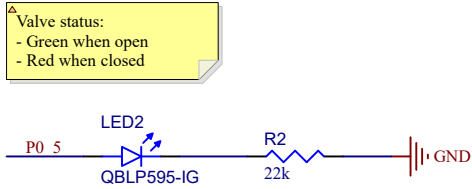

Title Smart Water Shutdown Valve			Renesas Electronics Europe Renesas Electronics Europe System Solutions Team EMEA Arcadiastraße 10 40472 Düsseldorf	
Size: A4	Number: EU154-1	Revision: V0.01		
Date: 4/26/2023	Time: 10:56:24	Sheet: 1 of 5		
File: Main.SchDoc				

Status LED

SWD Debug Connector

H-Bridges Output Connectors

Solar Panel Connector

USB Connector

Buttons

Battery Connector

Title **Smart Water Shutdown Valve**