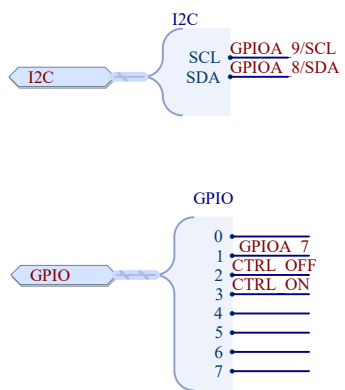

Status LED

SWD Debug Connector

H-Bridges Output Connectors

Solar Panel Connector

USB Connector

Buttons

Battery Connector

Title **Smart Water Shutdown Valve**

Renesas Electronics Europe
 Renesas Electronics Europe
 System Solutions Team EMEA
 Arcadiastraße 10
 40472 Düsseldorf

Size: A4

Number: EU154-1

Revision: V0.01

Date: 4/26/2023

Time: 10:56:24

Sheet: 2 of 5

File: Connectors.SchDoc

Boost Converter for the Solenoid

HVPAK for Solenoid Driving

Title Smart Water Shutdown Valve			Renesas Electronics Europe Renesas Electronics Europe System Solutions Team EMEA Arcadiastraße 10 40472 Düsseldorf	
Size: A4	Number: EU154-1	Revision: V0.01		
Date: 4/26/2023	Time: 10:56:24	Sheet: 4 of 5		
File: Power.SchDoc				