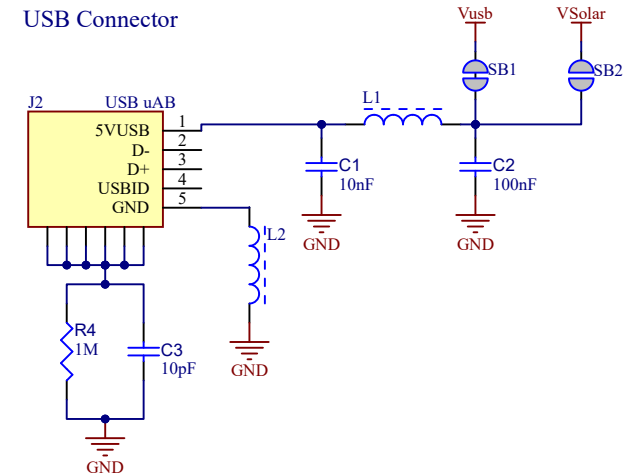

Status LED

SWD Debug Connector

H-Bridges Output Connectors

Solar Panel Connector

USB Connector

Buttons

Battery Connector

Title **Smart Water Shutdown Valve**