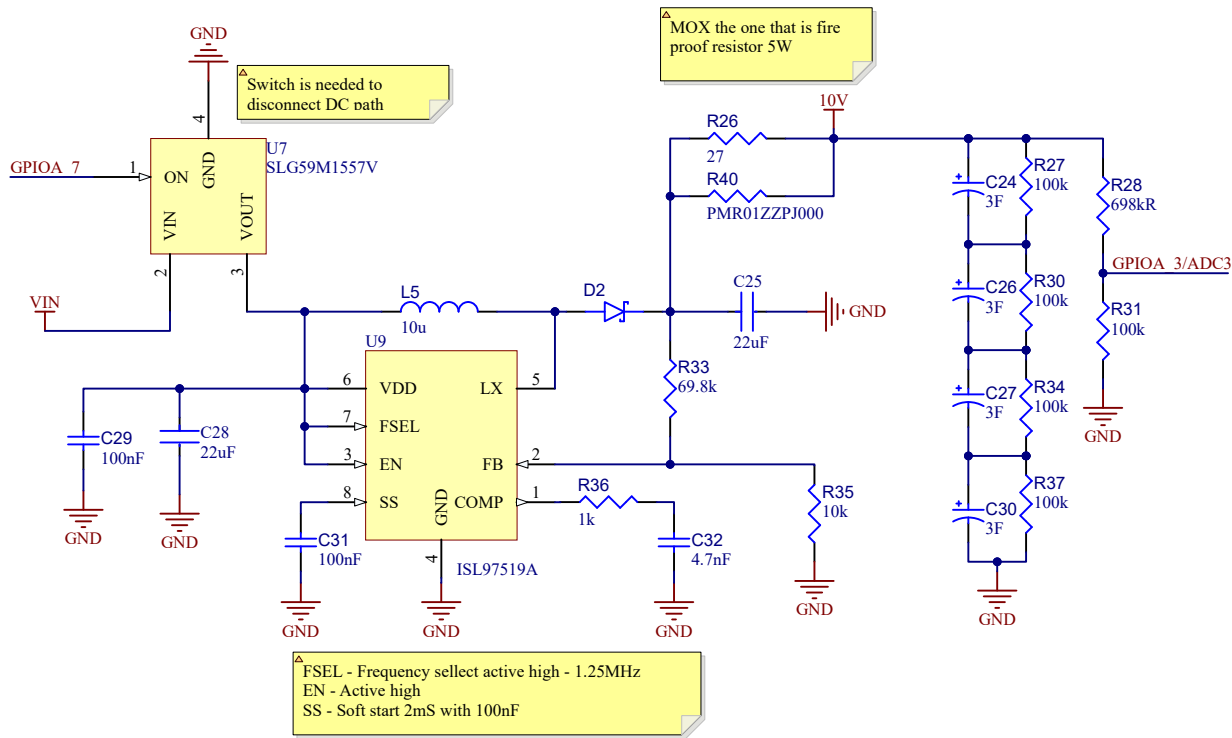

Status LED

SWD Debug Connector

H-Bridges Output Connectors

Solar Panel Connector

USB Connector

Buttons

Battery Connector

Title **Smart Water Shutdown Valve**

Boost Converter for the Solenoid

HVPAK for Solenoid Driving

Title Smart Water Shutdown Valve			Renesas Electronics Europe Renesas Electronics Europe System Solutions Team EMEA Arcadiastraße 10 40472 Düsseldorf	
Size: A4	Number: EU154-1	Revision: V0.01		
Date: 4/26/2023	Time: 10:56:24	Sheet: 4 of 5		
File: Power.SchDoc				

Title Smart Water Shutdown Valve			Renesas Electronics Europe Renesas Electronics Europe System Solutions Team EMEA Arcadiastraße 10 40472 Düsseldorf
Size: A4	Number: EU154-1	Revision: V0.01	
Date: 4/26/2023	Time: 10:56:25	Sheet: 5 of 5	
File: DA16600.SchDoc			