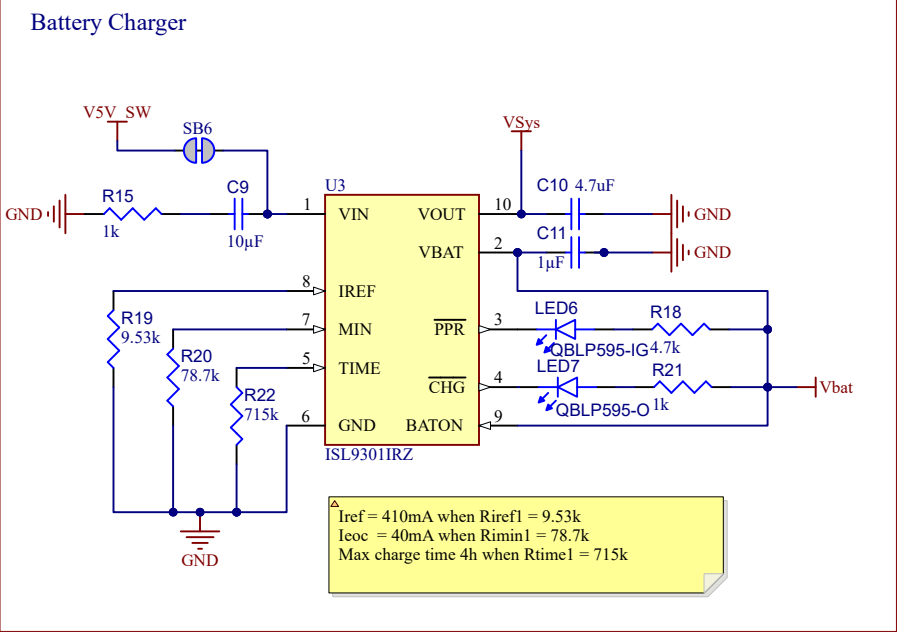

Status LED

SWD Debug Connector

H-Bridges Output Connectors

Solar Panel Connector

USB Connector

Buttons

Battery Connector

Title **Smart Water Shutdown Valve**

Boost Converter for the Solenoid

HVPAK for Solenoid Driving

Title Smart Water Shutdown Valve			Renesas Electronics Europe Renesas Electronics Europe System Solutions Team EMEA Arcadiastraße 10 40472 Düsseldorf	
Size: A4	Number: EU154-1	Revision: V0.01		
Date: 4/26/2023	Time: 10:56:24	Sheet: 4 of 5		
File: Power.SchDoc				