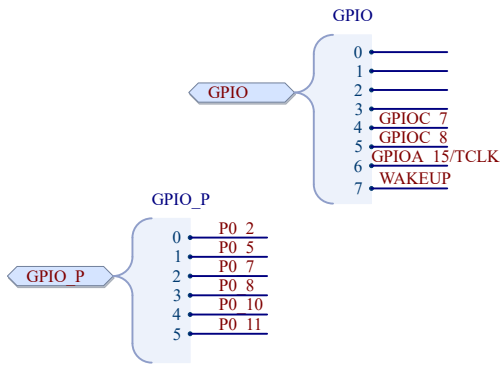

Title Smart Water Shutdown Valve			Renesas Electronics Europe Renesas Electronics Europe System Solutions Team EMEA Arcadiastraße 10 40472 Düsseldorf	
Size: A4	Number: EU154-1	Revision: V0.01		
Date: 4/26/2023	Time: 10:56:24	Sheet: 1 of 5		
File: Main.SchDoc				

Status LED

SWD Debug Connector

H-Bridges Output Connectors

Solar Panel Connector

USB Connector

Buttons

Battery Connector

Title **Smart Water Shutdown Valve**