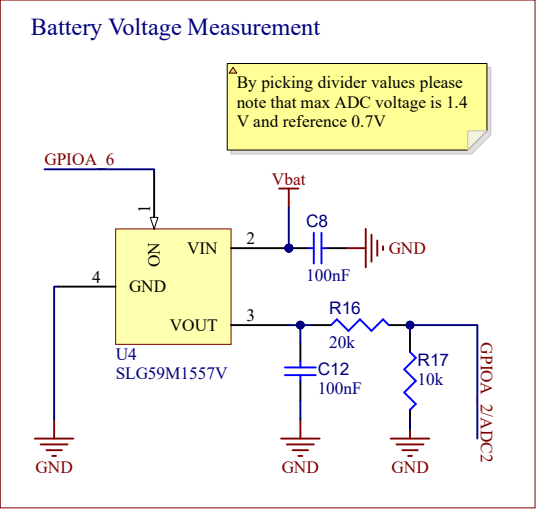

Title Smart Water Shutdown Valve			Renesas Electronics Europe Renesas Electronics Europe System Solutions Team EMEA Arcadiastraße 10 40472 Düsseldorf	
Size: A4	Number: EU154-1	Revision: V0.01		
Date: 4/26/2023	Time: 10:56:24	Sheet: 4 of 5		
File: Power.SchDoc