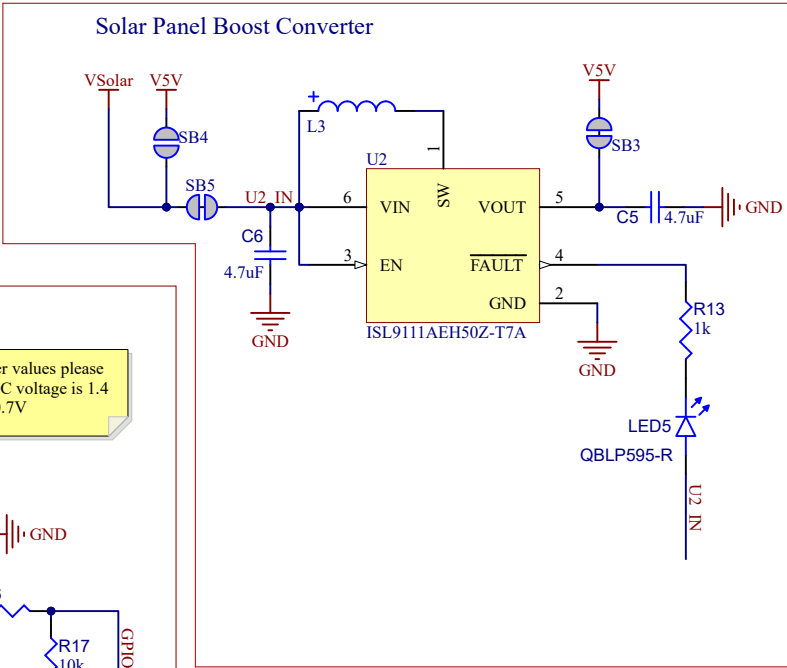

Title Smart Water Shutdown Valve			Renesas Electronics Europe Renesas Electronics Europe System Solutions Team EMEA Arcadiastraße 10 40472 Düsseldorf	
Size: A4	Number: EU154-1	Revision: V0.01		
Date: 4/26/2023	Time: 10:56:24	Sheet: 4 of 5		
File: Power.SchDoc