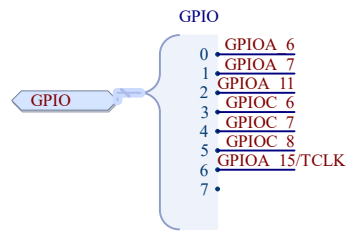

Title Smart Water Shutdown Valve			Renesas Electronics Europe Renesas Electronics Europe System Solutions Team EMEA Arcadiastraße 10 40472 Düsseldorf	
Size: A4	Number: EU154-1	Revision: V0.01		
Date: 4/26/2023	Time: 10:56:24	Sheet: 4 of 5		
File: Power.SchDoc