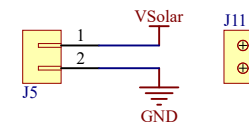

Status LED

SWD Debug Connector

H-Bridges Output Connectors

Solar Panel Connector

USB Connector

Buttons

Battery Connector

Title **Smart Water Shutdown Valve**