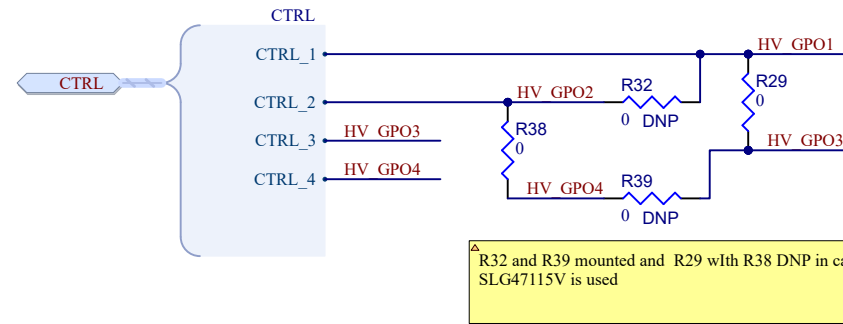

HVPAK for Solenoid Driving