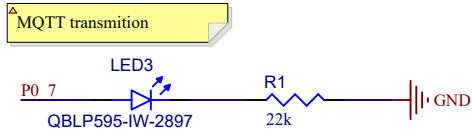

Status LED

SWD Debug Connector

H-Bridges Output Connectors

Solar Panel Connector

USB Connector

Buttons

Battery Connector

Title **Smart Water Shutdown Valve**

Renesas Electronics Europe
Renesas Electronics Europe
System Solutions Team EMEA
Arcadiastraße 10
40472 Düsseldorf

Size: A4

Number: EU154-1

Revision: V0.01

Date: 4/26/2023

Time: 10:56:24

Sheet: 2 of 5

File: Connectors.SchDoc