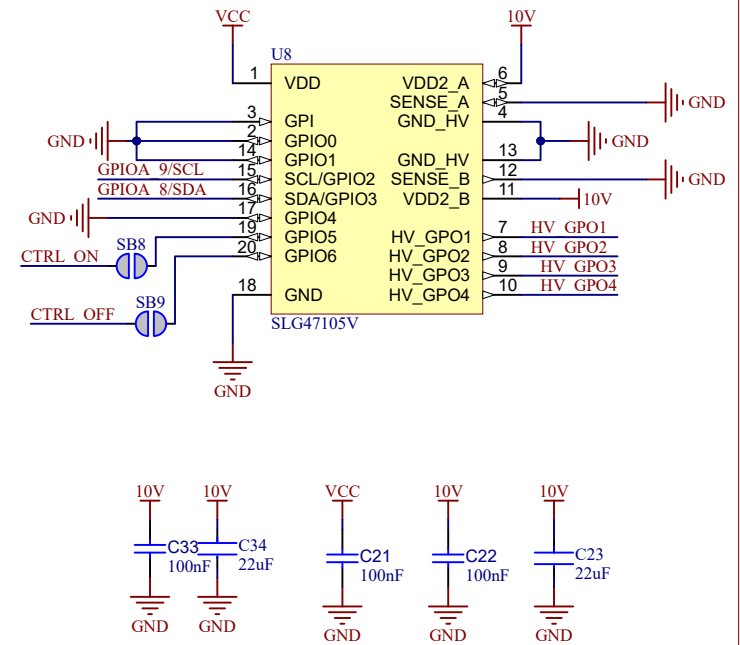

Status LED

SWD Debug Connector

H-Bridges Output Connectors

Solar Panel Connector

USB Connector

Buttons

Battery Connector

Title **Smart Water Shutdown Valve**

Renesas Electronics Europe
 Renesas Electronics Europe
 System Solutions Team EMEA
 Arcadiastraße 10
 40472 Düsseldorf

Size: A4

Number: EU154-1

Revision: V0.01

Date: 4/26/2023

Time: 10:56:24

Sheet: 2 of 5

File: Connectors.SchDoc

Boost Converter for the Solenoid

HVPAK for Solenoid Driving

Title Smart Water Shutdown Valve			Renesas Electronics Europe Renesas Electronics Europe System Solutions Team EMEA Arcadiastraße 10 40472 Düsseldorf	
Size: A4	Number: EU154-1	Revision: V0.01		
Date: 4/26/2023	Time: 10:56:24	Sheet: 4 of 5		
File: Power.SchDoc				