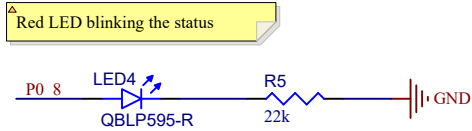

Status LED

SWD Debug Connector

H-Bridges Output Connectors

Solar Panel Connector

USB Connector

Buttons

Battery Connector

Title **Smart Water Shutdown Valve**

Renesas Electronics Europe
Renesas Electronics Europe
System Solutions Team EMEA
Arcadiastraße 10
40472 Düsseldorf

Size: A4

Number: EU154-1

Revision: V0.01

Date: 4/26/2023

Time: 10:56:24

Sheet: 2 of 5

File: Connectors.SchDoc