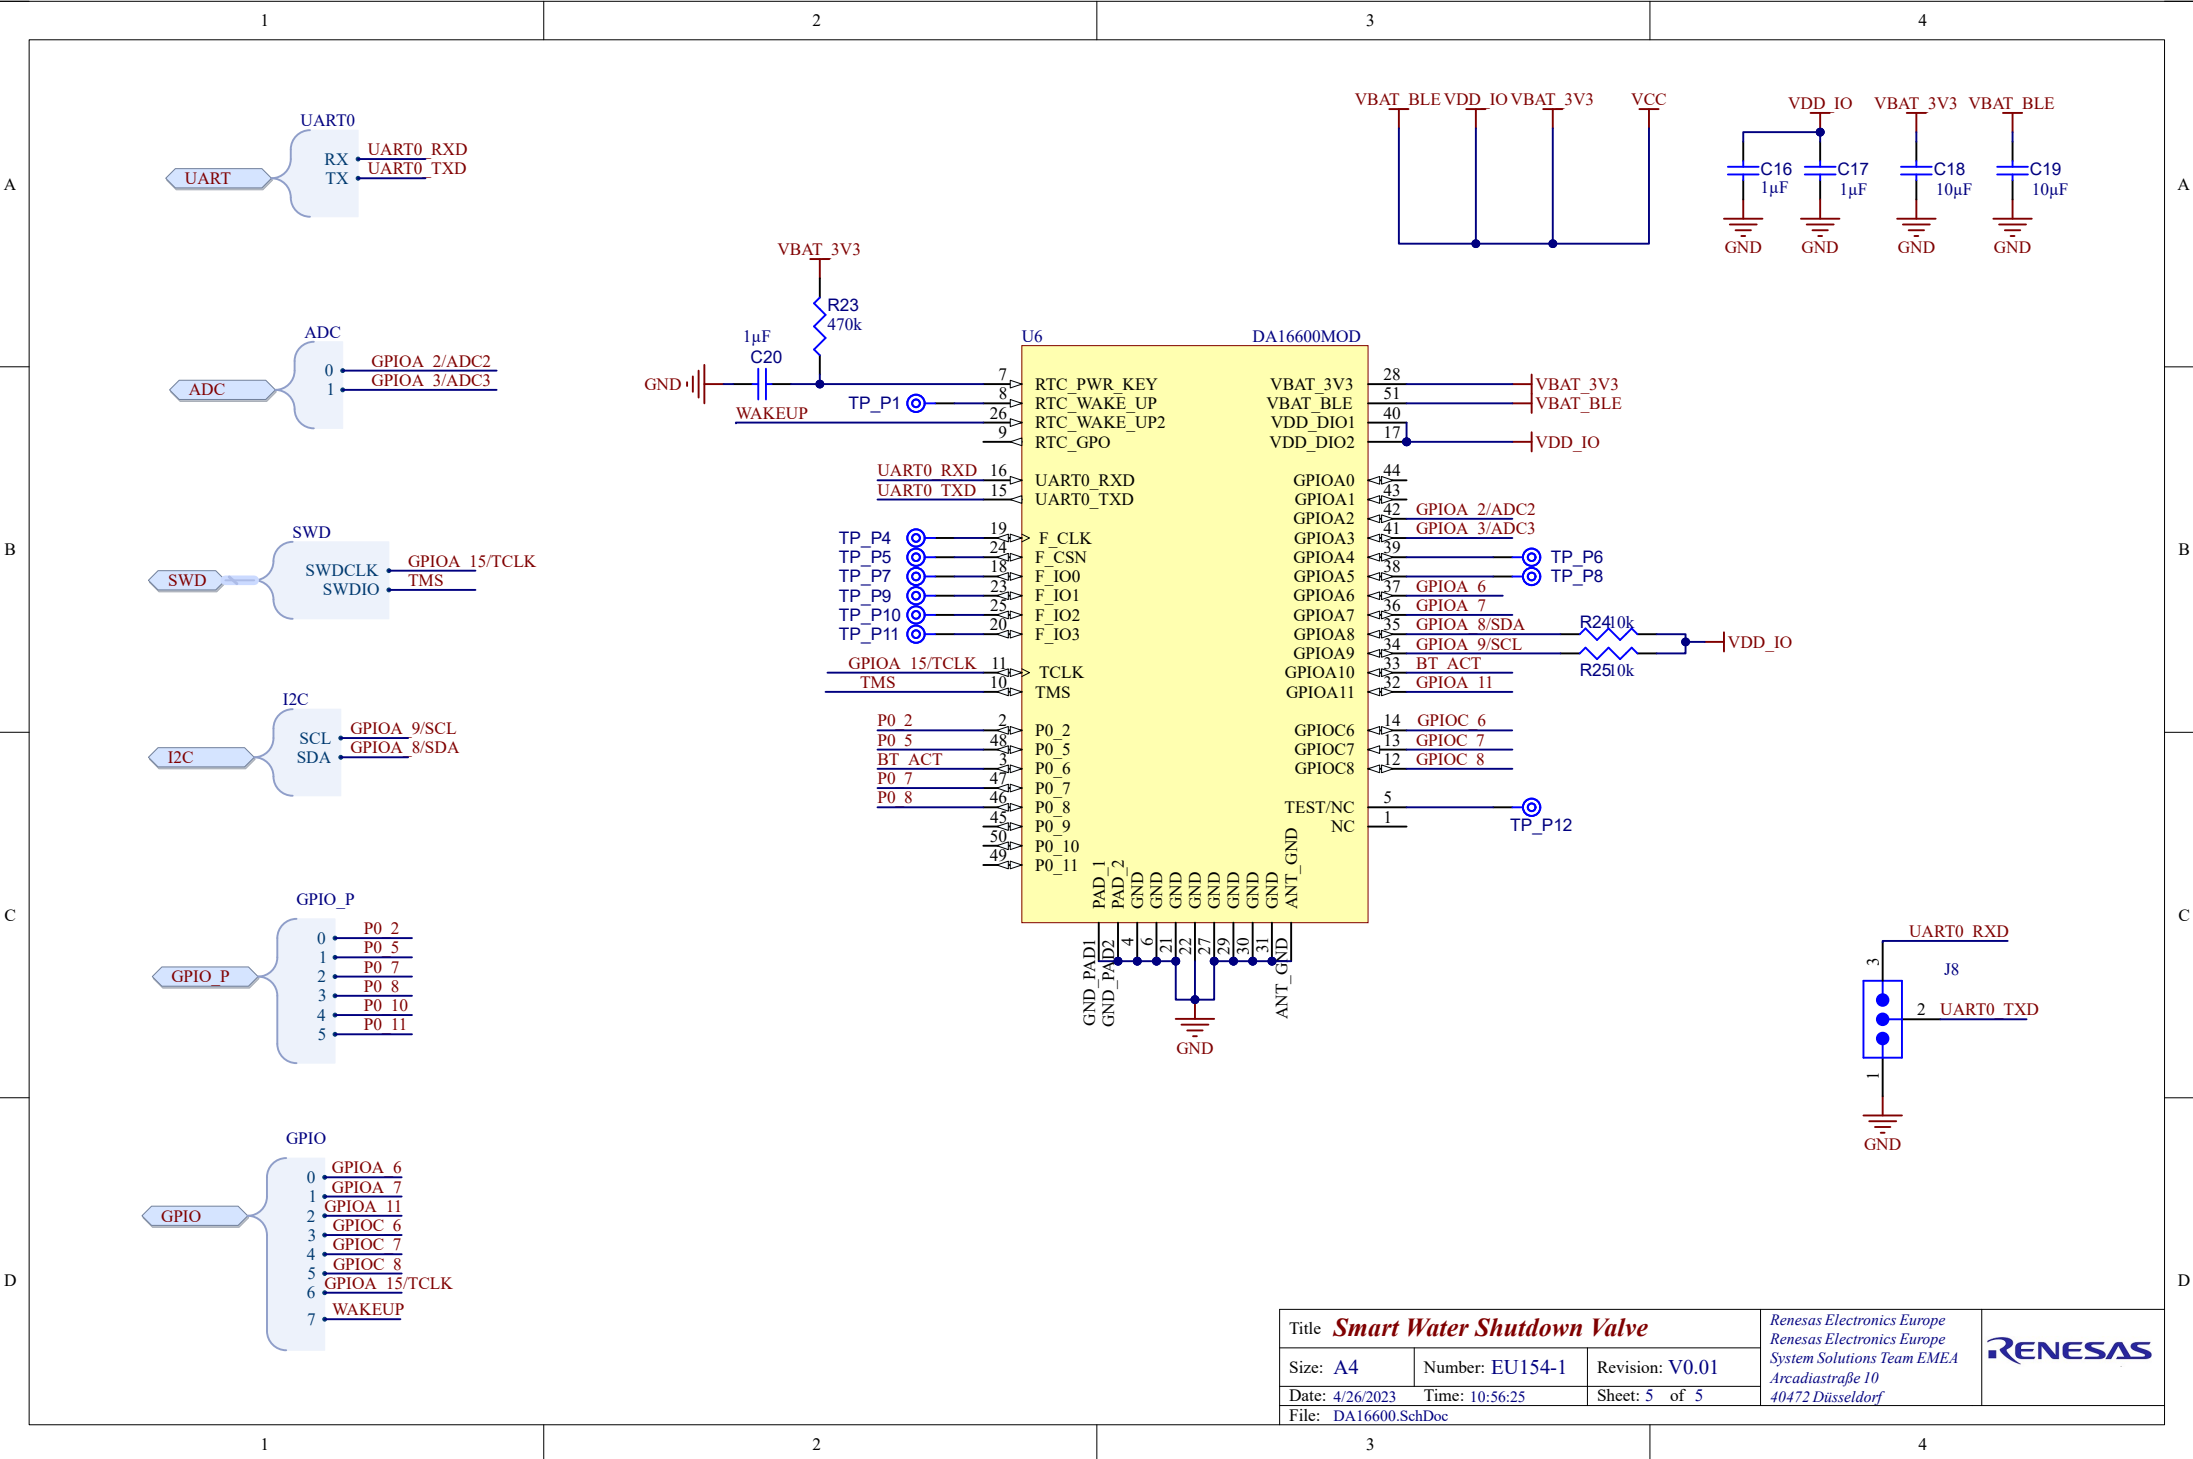

Renesas Electronics Europe
 Renesas Electronics Europe
 System Solutions Team EMEA
 Arcadiastraße 10
 40472 Düsseldorf

Size: A4

Number: EU154-1

Revision: V0.01

Date: 4/26/2023

Time: 10:56:24

Sheet: 2 of 5

File: Connectors.SchDoc

Boost Converter for the Solenoid

HVPAK for Solenoid Driving

Title Smart Water Shutdown Valve			Renesas Electronics Europe Renesas Electronics Europe System Solutions Team EMEA Arcadiastraße 10 40472 Düsseldorf	
Size: A4	Number: EU154-1	Revision: V0.01		
Date: 4/26/2023	Time: 10:56:24	Sheet: 4 of 5		
File: Power.SchDoc				

Title Smart Water Shutdown Valve			Renesas Electronics Europe Renesas Electronics Europe System Solutions Team EMEA Arcadiastraße 10 40472 Düsseldorf
Size: A4	Number: EU154-1	Revision: V0.01	
Date: 4/26/2023	Time: 10:56:25	Sheet: 5 of 5	
File: DA16600.SchDoc			