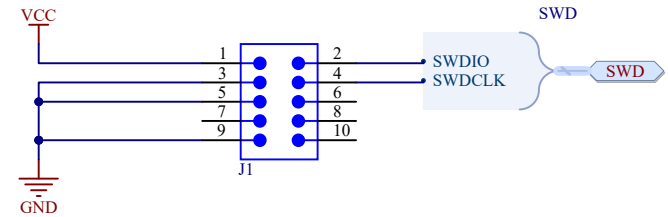

Title Smart Water Shutdown Valve			Renesas Electronics Europe Renesas Electronics Europe System Solutions Team EMEA Arcadiastraße 10 40472 Düsseldorf	
Size: A4	Number: EU154-1	Revision: V0.01		
Date: 4/26/2023	Time: 10:56:24	Sheet: 1 of 5		
File: Main.SchDoc				

Status LED

SWD Debug Connector

H-Bridges Output Connectors

Solar Panel Connector

USB Connector

Buttons

Battery Connector

Title **Smart Water Shutdown Valve**