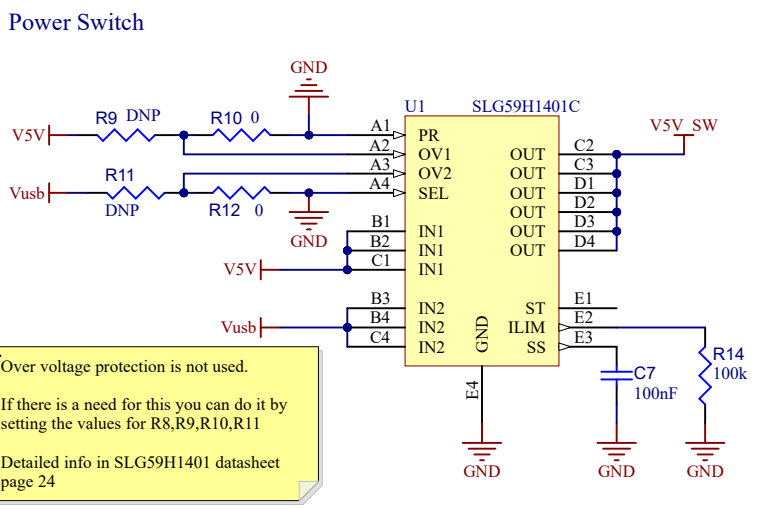

Status LED

SWD Debug Connector

H-Bridges Output Connectors

Solar Panel Connector

USB Connector

Buttons

Battery Connector

Title **Smart Water Shutdown Valve**

Boost Converter for the Solenoid

HVPAK for Solenoid Driving

Title Smart Water Shutdown Valve			Renesas Electronics Europe Renesas Electronics Europe System Solutions Team EMEA Arcadiastraße 10 40472 Düsseldorf	
Size: A4	Number: EU154-1	Revision: V0.01		
Date: 4/26/2023	Time: 10:56:24	Sheet: 4 of 5		
File: Power.SchDoc				