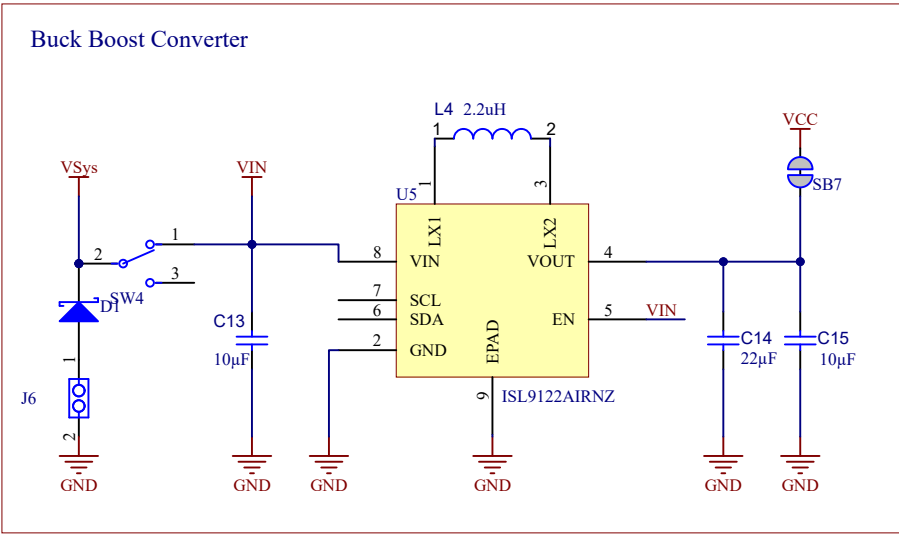

Boost Converter for the Solenoid

HVPAK for Solenoid Driving

Title Smart Water Shutdown Valve			Renesas Electronics Europe Renesas Electronics Europe System Solutions Team EMEA Arcadiastraße 10 40472 Düsseldorf	
Size: A4	Number: EU154-1	Revision: V0.01		
Date: 4/26/2023	Time: 10:56:24	Sheet: 4 of 5		
File: Power.SchDoc				