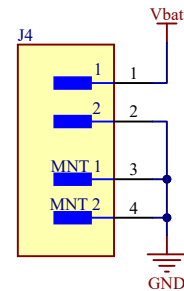

Status LED

SWD Debug Connector

H-Bridges Output Connectors

Solar Panel Connector

USB Connector

Buttons

Battery Connector

Title **Smart Water Shutdown Valve**