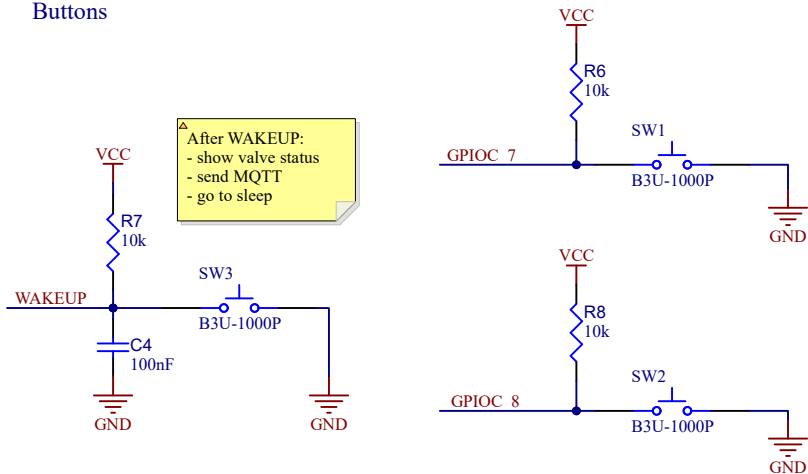

Status LED

SWD Debug Connector

H-Bridges Output Connectors

Solar Panel Connector

USB Connector

Buttons

Battery Connector

Title **Smart Water Shutdown Valve**