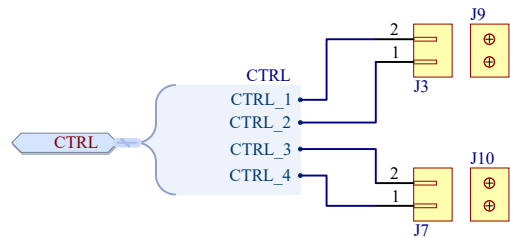

Title Smart Water Shutdown Valve			Renesas Electronics Europe Renesas Electronics Europe System Solutions Team EMEA Arcadiastraße 10 40472 Düsseldorf	
Size: A4	Number: EU154-1	Revision: V0.01		
Date: 4/26/2023	Time: 10:56:24	Sheet: 1 of 5		
File: Main.SchDoc				

Status LED

SWD Debug Connector

H-Bridges Output Connectors

Solar Panel Connector

USB Connector

Buttons

Battery Connector

Title **Smart Water Shutdown Valve**