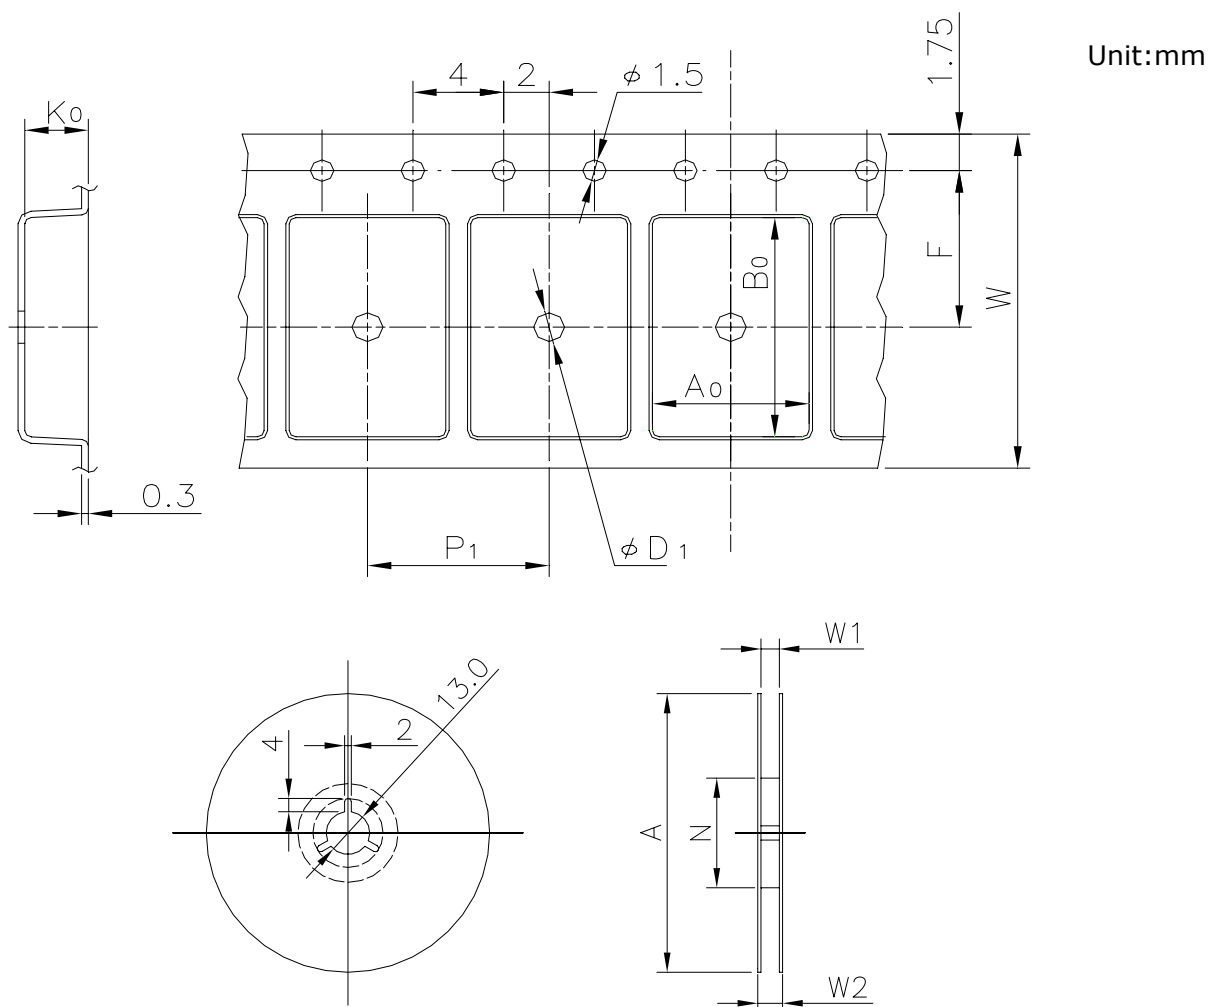

EMBOSSED TAPE

Taping Code	RENESAS Code	Previous Code
M5100P-939	PLSP0005ZA-A	SOT-25

Tape Dimensions (mm)	W	8.0
	P_1	4.0
	A_0	3.3
	B_0	3.2
	K_0	1.5
	F	3.5
	D_1	1.05
Reel Dimensions (mm)	A	180
	N	80
	W1	9
	W2	12.5
Maximum storage No. Transistor/Reel		3000
Packing form		Non dry pack