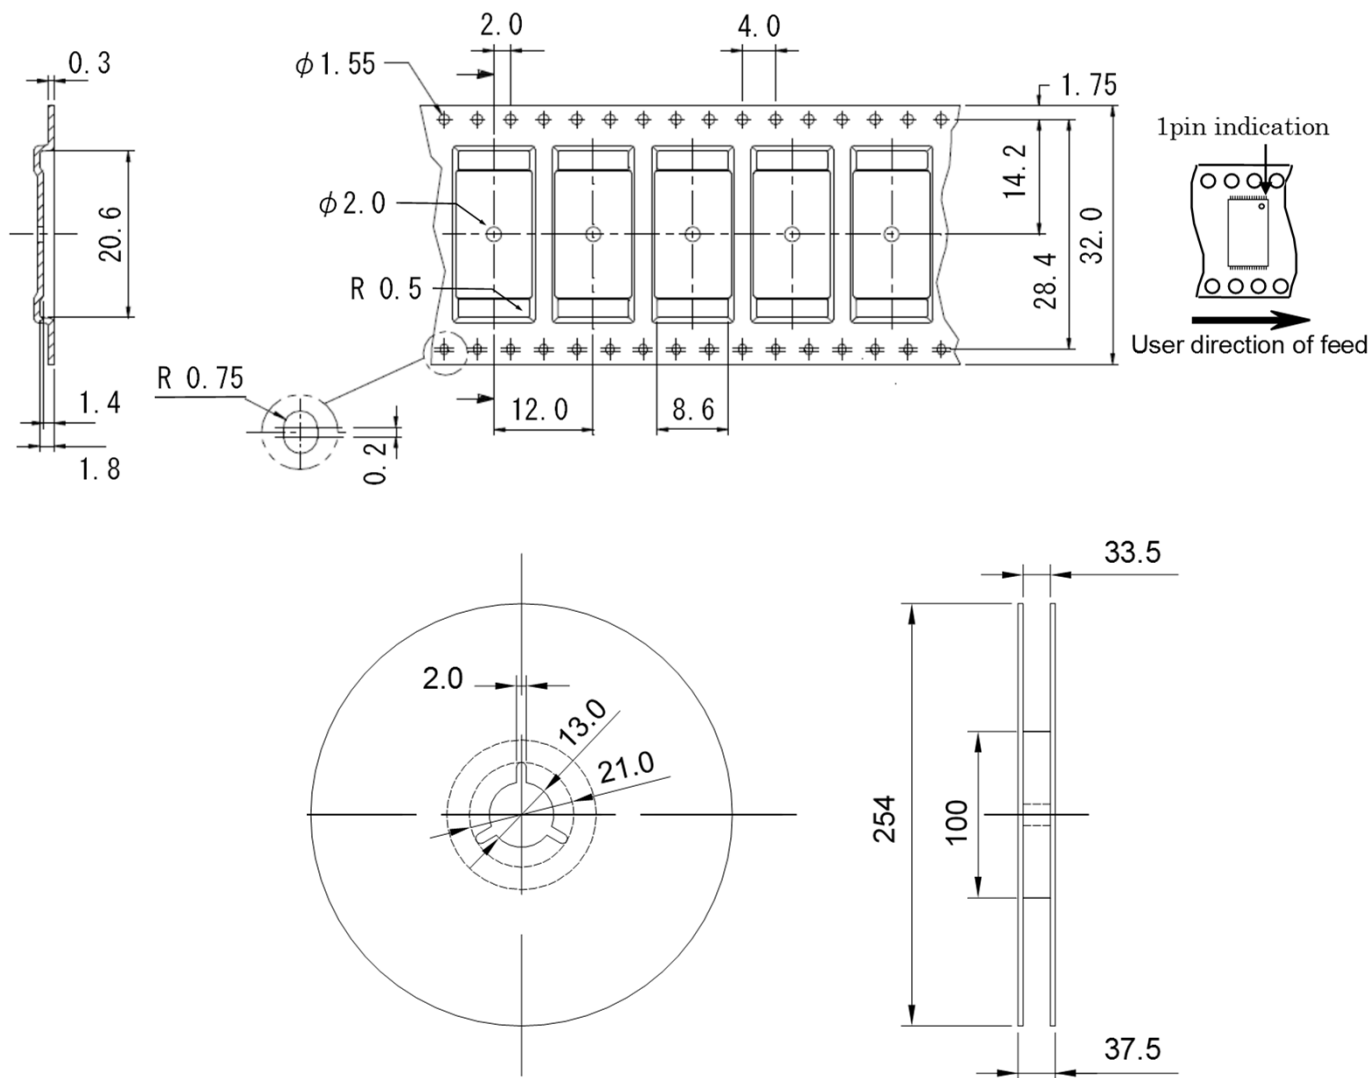

# EMBOSSED TAPE

JEITA Package Code	RENESAS Code
P-TSOP(1)32-8x18.4-0.50	PTSA0032KH-A

Figure : Embossed Carrier tape and Reel Dimensions (Unit : mm)

Table : Tape & Reel information

Maximum storage No. IC/Reel		1000
Material	Embossed Carrier tape	PS
	Top Cover tape	PET
	Tape Reel	PS
Surface resistance		$1 \times 10^5 \sim 1 \times 10^{11} \Omega/\square$
Packing form		Dry pack