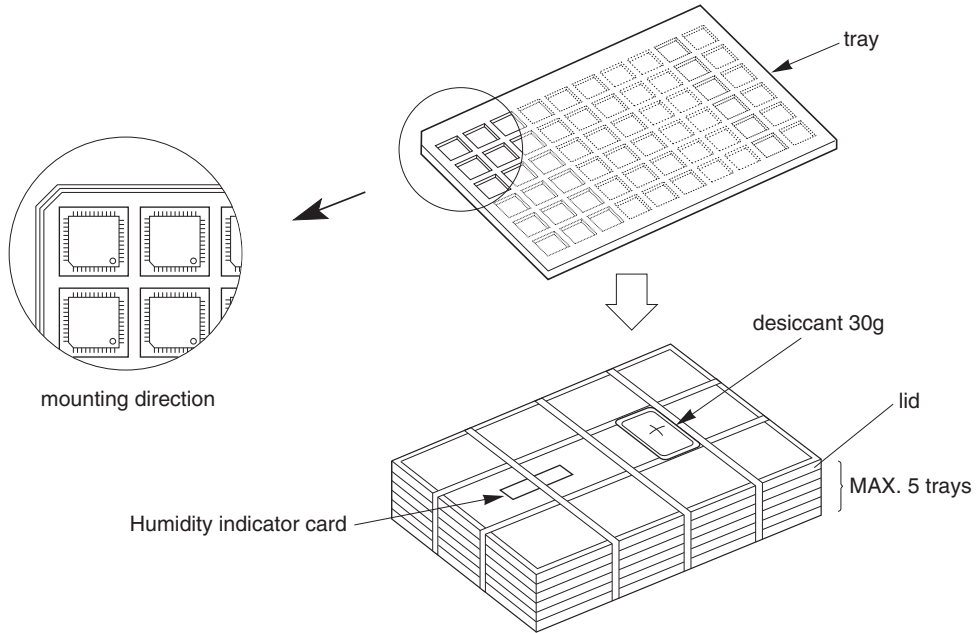

TRAY PACKING

1. CONTAINER

2. DRY PACK

3. INNER BOX

LABEL POSITION	SIDE OF BOX
INNER BOX	DIMENSION (W x L x H) 215 x 385 x 75 (mm)