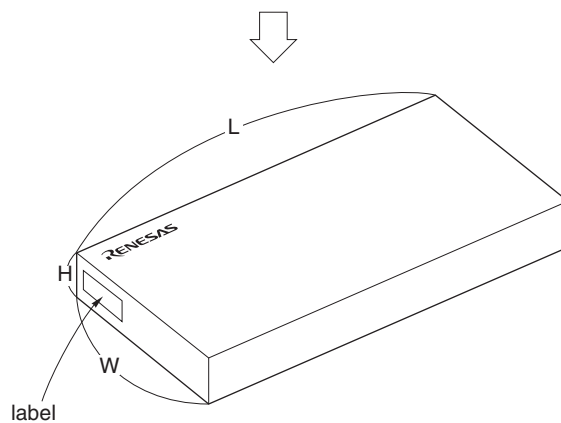

TRAY PACKING

1. CONTAINER

2. DRY PACK

3. INNER BOX

LABEL POSITION	SIDE OF BOX
INNER BOX	DIMENSION (W x L x H) 215 x 385 x 75 (mm)