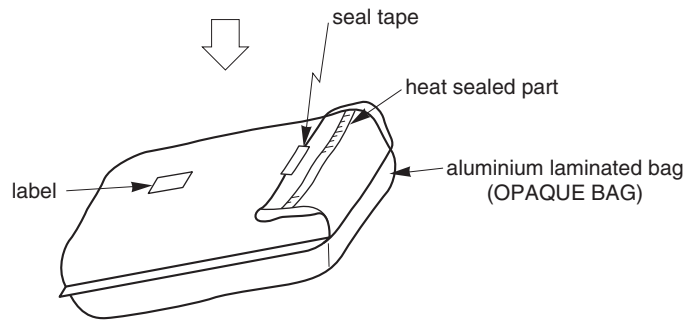

TRAY PACKING

1. CONTAINER

2. DRY PACK

3. INNER BOX

LABEL POSITION	SIDE OF BOX
INNER BOX	DIMENSION (W x L x H) 215 x 385 x 75 (mm)