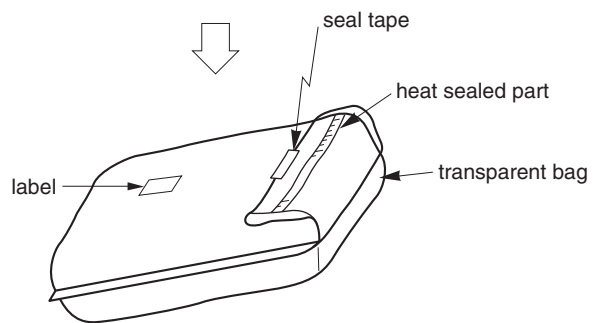

# TRAY PACKING

## 3. INNER BOX

LABEL POSITION	SIDE OF BOX
LABEL	PRODUCT NAME, QUANTITY, LOT NUMBER, CLASS
INNER BOX	DIMENSION (W x L x H) 215 x 385 x 75 (mm)