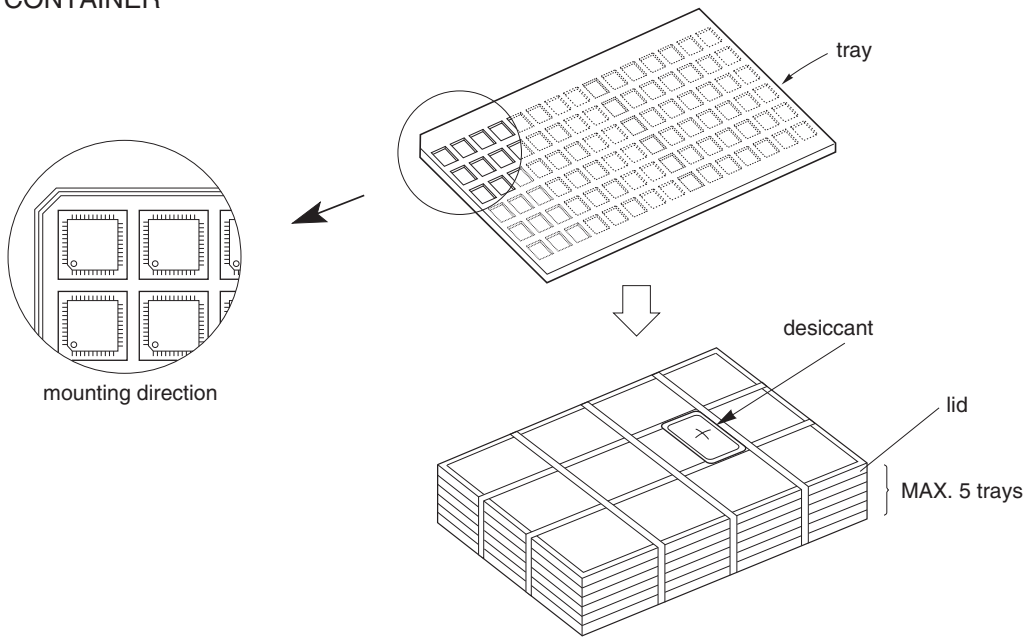

# TRAY PACKING

## 1. CONTAINER

## 2. PACKING

## 3. INNER BOX

LABEL POSITION	SIDE OF BOX
LABEL	PRODUCT NAME, QUANTITY, LOT NUMBER, CLASS
INNER BOX	DIMENSION (W x L x H) 215 x 385 x 75 (mm)