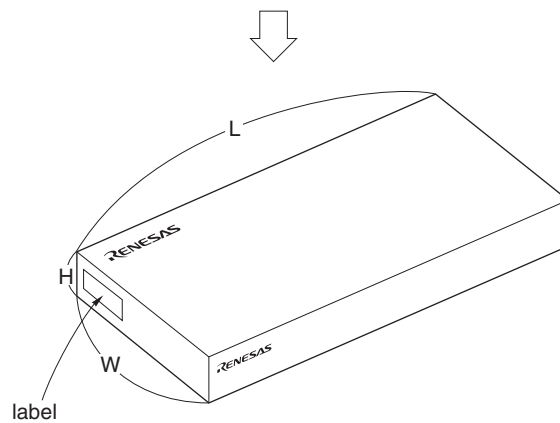

# TRAY PACKING

## 1. CONTAINER

## 3. INNER BOX

LABEL POSITION	SIDE OF BOX
LABEL	PRODUCT NAME, QUANTITY, LOT NUMBER, CLASS
INNER BOX	DIMENSION (W x L x H) 215 x 385 x 75 (mm)